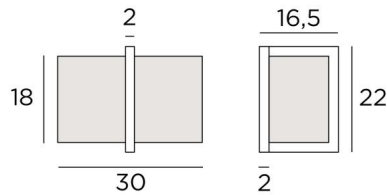

IKHEM

IKHEM in brushed chrome with lampshade in Trento Jute (fabric from category 3)

IKHEM is a surprising and very original wall light due to its technical design

Its contemporary design remains pure and timeless. She is perfect for decorating an interior with elegance

This wall light is also available as a table light, see **BASTET**

OVERALL SIZES

H22cm L30cm |→ 16,5cm

BASE

2 x 22 x 2cm

TECHNICAL DATA

One E27 fitting with ring

Dimmable wall light

LAMPSHADE : SIZES & CODE

30x12 - 30x12 - 18cm

Code: 1441 + fabric code

We propose more than 150 materials/colors for lampshades.