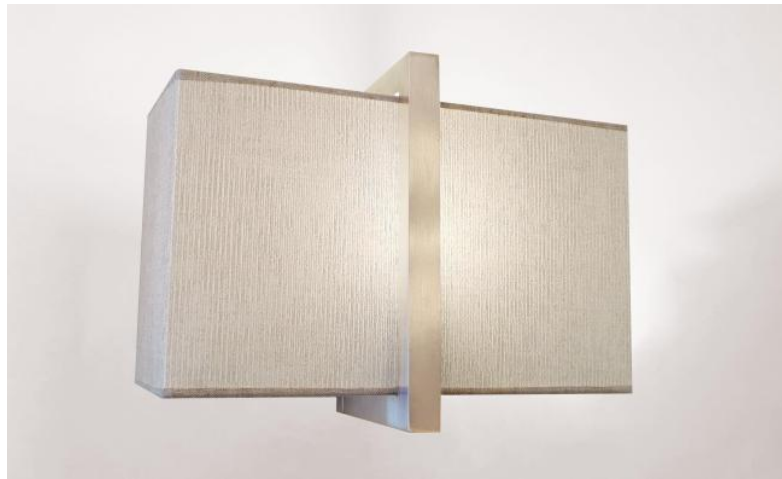

IKHEM

IKHEM in brushed chrome with lampshade in Trento Jute (fabric from category 3)

IKHEM is a surprising and very original wall light due to its technical design

Its contemporary design remains pure and timeless. She is perfect for decorating an interior with elegance

A beautiful rectangular lampshade dresses this wall light with perfection and we propose you to choose between many fabrics, materials and colors to create a warm atmosphere and a beautiful luminosity in your interior

This wall light is also available as a table light, see **BASTET**

OVERALL SIZES

H22cm L30cm |→ 16,5cm

BASE

2 x 22 x 2cm

TECHNICAL DATA

One E27 fitting with ring

Dimmable wall light