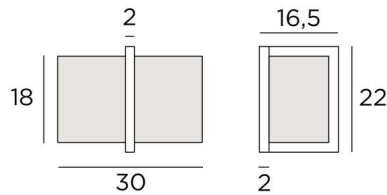

IKHEM

IKHEM in brushed chrome with lampshade in Trento Jute (fabric from category 3)

IKHEM is a surprising and very original wall light due to its technical design

Its contemporary design remains pure and timeless. She is perfect for decorating an interior with elegance

This wall light is also available as a table light, see **BASTET**

OVERALL SIZES

H22cm L30cm |→ 16,5cm

BASE

2 x 22 x 2cm

TECHNICAL DATA

One E27 fitting with ring

Dimmable wall light