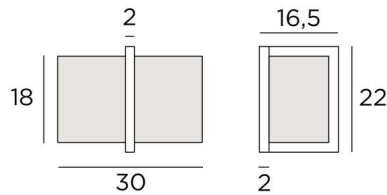

IKHEM

IKHEM in brushed chrome with lampshade in Trento Jute (fabric from category 3)

IKHEM is a surprising and very original wall light due to its technical design

Its contemporary design remains pure and timeless. She is perfect for decorating an interior with elegance

This wall light is also available as a table light, see **BASTET**

OVERALL SIZES

H22cm L30cm |→ 16,5cm

BASE

2 x 22 x 2cm

TECHNICAL DATA

One E27 fitting with ring

Dimmable wall light

LAMPSHADE : SIZES & CODE

30x12 - 30x12 - 18cm

Code: 1441 + fabric code

We propose more than 180 fabrics/materials/colors for lampshades