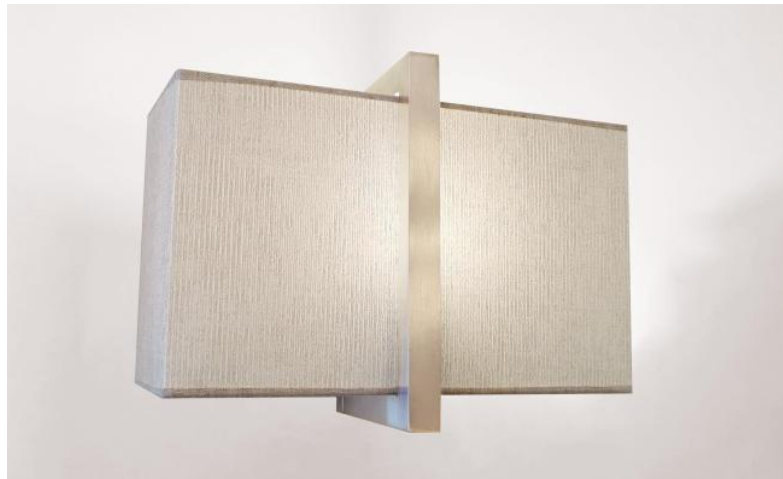

IKHEM

IKHEM in brushed chrome with lampshade in Trento Jute (fabric from category 3)

IKHEM is a surprising and very original wall light due to its technical design

Its contemporary design remains pure and timeless. She is perfect for decorating an interior with elegance

A beautiful rectangular lampshade dresses this wall light with perfection and we propose you to choose between many fabrics, materials and colors to create a warm atmosphere and a beautiful luminosity in your interior

This wall light is also available as a table light, see **BASTET**

OVERALL SIZES

H22cm L30cm |→ 16,5cm

BASE

2 x 22 x 2cm

TECHNICAL DATA

One E27 fitting with ring

Dimmable wall light