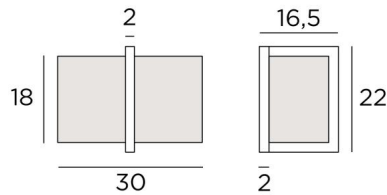

## IKHEM

IKHEM in brushed chrome with lampshade in Trento Jute (fabric from category 3)

**IKHEM** is a surprising and very original wall light due to its technical design

Its contemporary design remains pure and timeless. She is perfect for decorating an interior with elegance

### OVERALL SIZES

H22cm L30cm |→ 16,5cm

### BASE

2 x 22 x 2cm

### LAMPSHADE : SIZES & CODE

30x12 - 30x12 - 18cm

Code: 1441 + fabric code

We propose more than 180 fabrics/materials/colors for lampshades