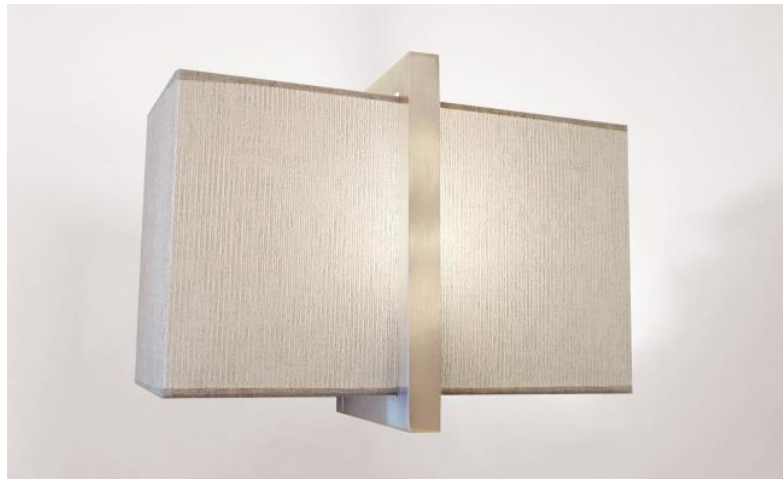

## IKHEM

IKHEM in brushed chrome with lampshade in Trento Jute (fabric from category 3)

**IKHEM** is a surprising and very original wall light due to its technical design

Its contemporary design remains pure and timeless. She is perfect for decorating an interior with elegance

A beautiful rectangular lampshade dresses this wall light with perfection and we propose you to choose between many fabrics, materials and colors to create a warm atmosphere and a beautiful luminosity in your interior

This wall light is also available as a table light, see **BASTET**

### OVERALL SIZES

H22cm L30cm |→ 16,5cm