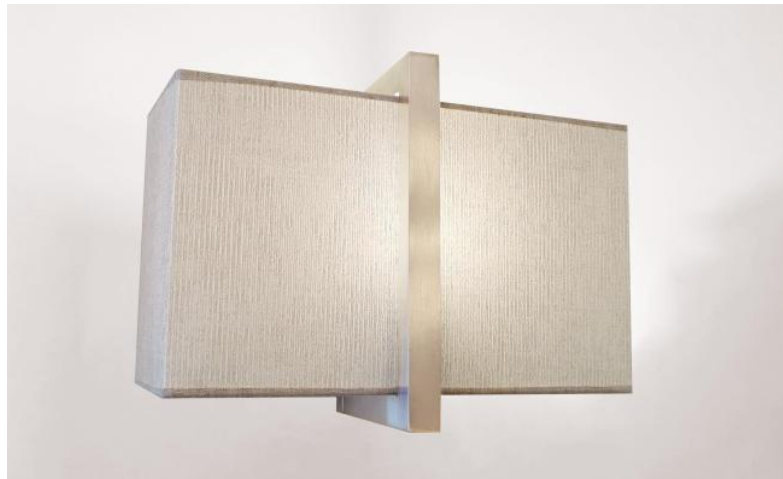

IKHEM

IKHEM in brushed chrome with lampshade in Trento Jute (fabric from category 3)

IKHEM is a surprising and very original wall light due to its technical design

Its contemporary design remains pure and timeless. She is perfect for decorating an interior with elegance

A beautiful rectangular lampshade dresses this wall light with perfection and we propose you to choose between many fabrics, materials and colors to create a warm atmosphere and a beautiful luminosity in your interior

This wall light is also available as a table light, see **BASTET**

OVERALL SIZES

H22cm L30cm |→ 16,5cm

BASE

2 x 22 x 2cm

TECHNICAL DATA

One E27 fitting with ring

Dimmable wall light

A fixing plate for the wall box ([plan in PDF](#))

AVAILABLE METAL FINISHES AND CODES

28 - Light bronze - 1441 028

29 - Brushed bronze - 1441 029

32 - Brushed chrome - 1441 032

LAMPSHADE : SIZES & CODE

30x12 - 30x12 - 18cm