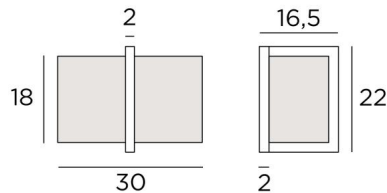

IKHEM

IKHEM in brushed chrome with lampshade in Trento Jute (fabric from category 3)

IKHEM is a surprising and very original wall light due to its technical design

Its contemporary design remains pure and timeless. She is perfect for decorating an interior with elegance

This wall light is also available as a table light, see **BASTET**

OVERALL SIZES

H22cm L30cm |→ 16,5cm

BASE

2 x 22 x 2cm

TECHNICAL DATA

One E27 fitting with ring

Dimmable wall light

LAMPSHADE : SIZES & CODE

30x12 - 30x12 - 18cm

Code: 1441 + fabric code

We propose more than 180 fabrics/materials/colors for lampshades