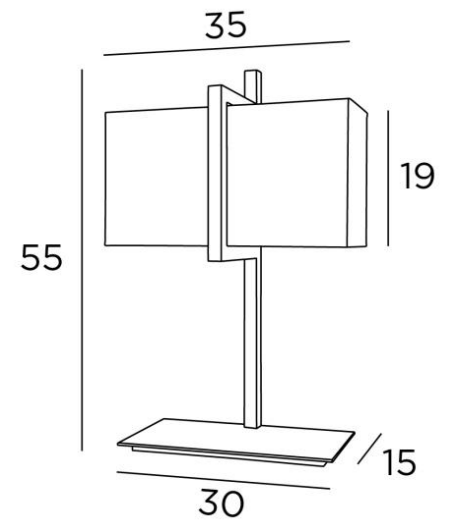

## BASTET

BASTET in brushed bronze with lampshade in Seta Anthracite (fabric from category 3)

Table light with rectangular lampshade

**BASTET** is a remarkable table light in terms of his design and realisation, with the lampshade, fixed in an imposing rectangular arch

### OVERALL SIZES

H55cm L35 x 16cm

### BASE

Solid brass base : 30 x 15 x 1,5cm

### LAMP SHADE : SIZES & CODE

35x12 - 35x12 - 19cm

Code: 2420 + fabric code

We propose more than 150 materials/colors for lampshades.

SWITCH  
ON  
CABLE