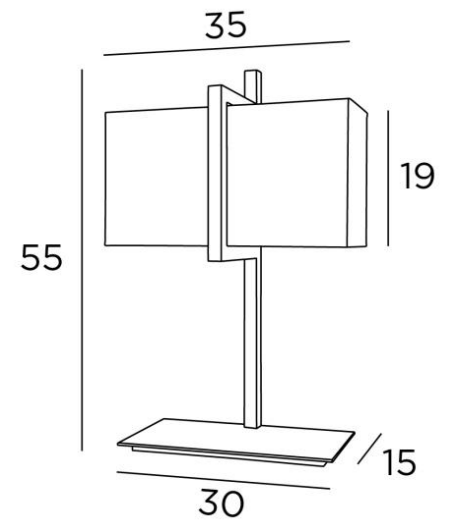

## BASTET

BASTET in brushed bronze with lampshade in Seta Anthracite (fabric from category 3)

Table light with rectangular lampshade

**BASTET** is a remarkable table light in terms of his design and realisation, with the lampshade, fixed in an imposing rectangular arch

### OVERALL SIZES

H55cm L35 x 16cm

### BASE

Solid brass base : 30 x 15 x 1,5cm

### LAMPSHADE : SIZES & CODE

35x12 - 35x12 - 19cm

Code: 2420 + fabric code

We propose more than 180 fabrics/materials/colors for lampshades

**LIGHTING COLLECTION**