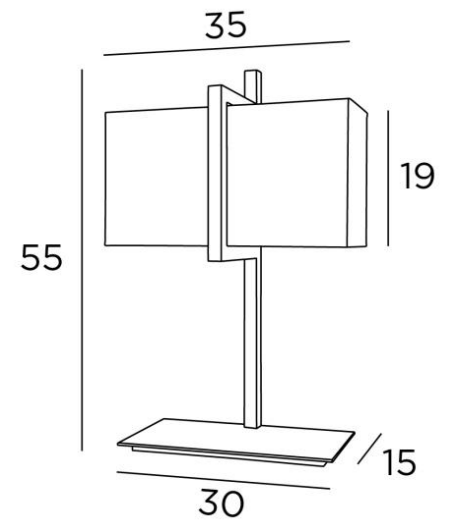

BASTET

BASTET in brushed bronze with lampshade in Seta Anthracite (fabric from category 3)

Table light with rectangular lampshade

BASTET is a remarkable table light in terms of his design and realisation, with the lampshade, fixed in an imposing rectangular arch

This table light is also available as a wall lamp, see **IKHEM**

OVERALL SIZES

H55cm L35 x 16cm

BASE

Solid brass base : 30 x 15 x 1,5cm

TECHNICAL DATA

E27 fitting with ring

Switch on the cable

AVAILABLE METAL FINISHES AND CODES

28 - Light bronze - 2420 028

29 - Brushed bronze - 2420 029

32 - Brushed chrome - 2420 032

LAMPSHADE : SIZES & CODE

35x12 - 35x12 - 19cm

Code: 2420 + fabric code

We propose more than 180 fabrics/materials/colors for lampshades