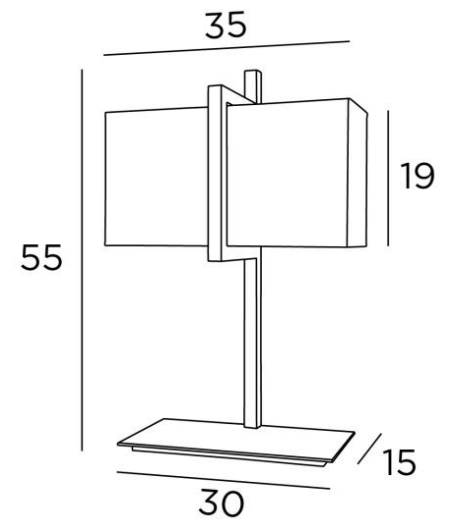

BASTET

BASTET in brushed bronze with lampshade in Seta Anthracite (fabric from category 3)

Table light with rectangular lampshade

BASTET is a remarkable table light in terms of his design and realisation, with the lampshade, fixed in an imposing rectangular arch

This table light is also available as a wall lamp, see **IKHEM**

OVERALL SIZES

H55cm L35 x 16cm

BASE

Solid brass base : 30 x 15 x 1,5cm

TECHNICAL DATA

E27 fitting with ring

Switch on the cable

AVAILABLE METAL FINISHES AND CODES

28 - Light bronze - 2420 028

29 - Brushed bronze - 2420 029

33 - Brushed nickel - 2420 033

LAMPSHADE : SIZES & CODE

35x12 - 35x12 - 19cm

Code: 2420 + fabric code

We propose more than 180 fabrics/materials/colors for lampshades