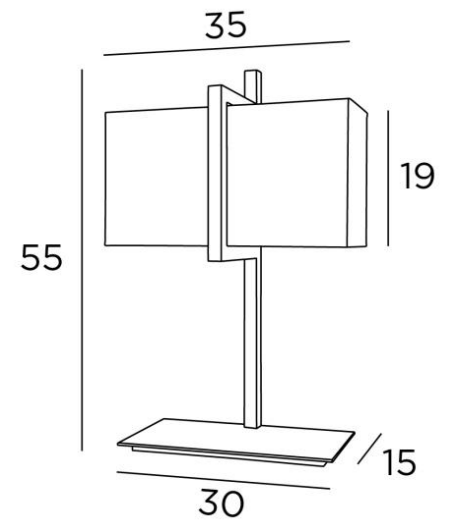

## BASTET

BASTET in brushed bronze with lampshade in Seta Anthracite (fabric from category 3)

Table light with rectangular lampshade

**BASTET** is a remarkable table light in terms of his design and realisation, with the lampshade, fixed in an imposing rectangular arch

### OVERALL SIZES

H55cm L35 x 16cm

### BASE

Solid brass base : 30 x 15 x 1,5cm

### LAMPSHADE : SIZES & CODE

35x12 - 35x12 - 19cm

Code: 2420 + fabric code

We propose more than 150 materials/colors for lampshades.

LIGHTING COLLECTION