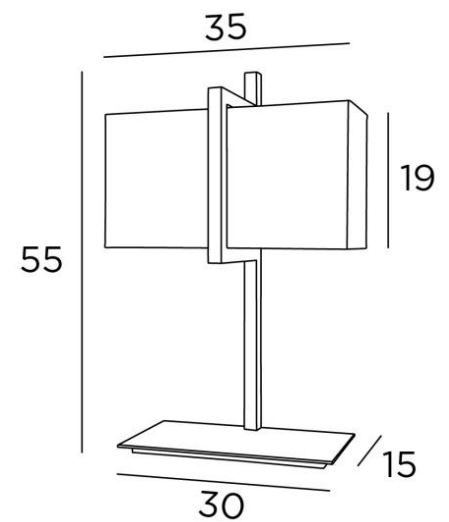

BASTET

BASTET in brushed bronze with lampshade in Seta Anthracite (fabric from category 3)

Table light with rectangular lampshade

BASTET is a remarkable table light in terms of his design and realisation, with the lampshade, fixed in an imposing rectangular arch

This table light is also available as a wall lamp, see **IKHEM**

OVERALL SIZES

H55cm L35 x 16cm

BASE

Solid brass base : 30 x 15 x 1,5cm

TECHNICAL DATA

E27 fitting with ring

Switch on the cable

AVAILABLE METAL FINISHES AND CODES

28 - Light bronze - 2420 028

29 - Brushed bronze - 2420 029

32 - Brushed chrome - 2420 032

LAMPSHADE : SIZES & CODE

35x12 - 35x12 - 19cm

Code: 2420 + fabric code

We propose more than 180 fabrics/materials/colors for lampshades