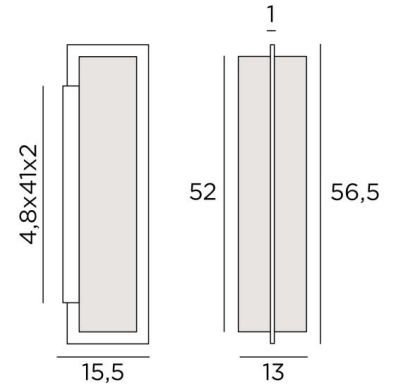

SEHEL

SEHEL in brushed bronze with lampshade in Seta Argent (fabric from category 3)

SEHEL is an imposing wall light with a rectangular screen

A beautiful rectangular profile elegantly surrounds the lampshade at full height

OVERALL SIZES

H56,5cm L13cm |→15,5cm

BASE

4,8 x 41 x 2cm

TECHNICAL DATA

Two E27 fittings

Dimmable wall light

A fixing plate for the wall box ([plan in PDF](#))

AVAILABLE METAL FINISHES AND CODES

28 - Light bronze - 1582 028

29 - Brushed bronze - 1582 029

LAMPSHADE : SIZES & CODE

11x13x11 - 11x13x11 - 52cm

Code: 1582 + fabric code

We propose more than 180 fabrics/materials/colors for lampshades