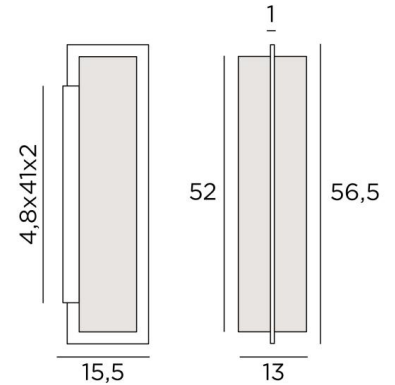

SEHEL

SEHEL in brushed bronze with lampshade in Seta Argent (fabric from category 3)

SEHEL is an imposing wall light with a rectangular screen

A beautiful rectangular profile elegantly surrounds the lampshade at full height

OVERALL SIZES

H56,5cm L13cm |→15,5cm

BASE

4,8 x 41 x 2cm

TECHNICAL DATA

Two E27 fittings

Dimmable wall light

A fixing plate for the wall box ([plan in PDF](#))

AVAILABLE METAL FINISHES AND CODES

28 - Light bronze - 1582 028

29 - Brushed bronze - 1582 029

32 - Brushed chrome - 1582 032

LAMPSHADE : SIZES & CODE

11x13x11 - 11x13x11 - 52cm

Code: 1582 + fabric code

We propose more than 180 fabrics/materials/colors for lampshades