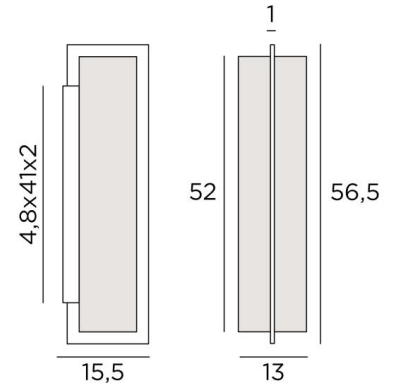

## SEHEL

SEHEL in brushed bronze with lampshade in Seta Argent (fabric from category 3)

**SEHEL** is an imposing wall light with a rectangular screen

A beautiful rectangular profile elegantly surrounds the lampshade at full height

### OVERALL SIZES

H56,5cm L13cm |→15,5cm

### BASE

4,8 x 41 x 2cm

### LAMPSHADE : SIZES & CODE

11x13x11 - 11x13x11 - 52cm

Code: 1582 + fabric code

We propose more than 180 fabrics/materials/colors for lampshades

E27

DIM

F

I