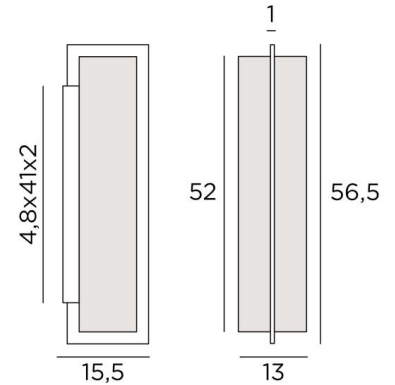

## SEHEL

SEHEL in brushed bronze with lampshade in Seta Argent (fabric from category 3)

**SEHEL** is an imposing wall light with a rectangular screen

A beautiful rectangular profile elegantly surrounds the lampshade at full height

### OVERALL SIZES

H56,5cm L13cm |→15,5cm

### BASE

4,8 x 41 x 2cm

### LAMPSHADE : SIZES & CODE

11x13x11 - 11x13x11 - 52cm

Code: 1582 + fabric code

We propose more than 150 materials/colors for lampshades.