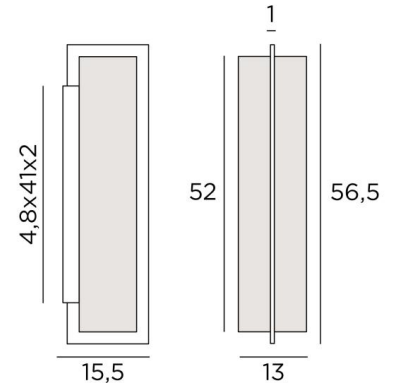

SEHEL

SEHEL in brushed bronze with lampshade in Seta Argent (fabric from category 3)

SEHEL is an imposing wall light with a rectangular screen

A beautiful rectangular profile elegantly surrounds the lampshade at full height

OVERALL SIZES

H56,5cm L13cm |→15,5cm

BASE

4,8 x 41 x 2cm

TECHNICAL DATA

Two E27 fittings

Dimmable wall light

A fixing plate for the wall box ([plan in PDF](#))

AVAILABLE METAL FINISHES AND CODES

28 - Light bronze - 1582 028

29 - Brushed bronze - 1582 029

32 - Brushed chrome - 1582 032

LAMPSHADE : SIZES & CODE

11x13x11 - 11x13x11 - 52cm

Code: 1582 + fabric code

We propose more than 180 fabrics/materials/colors for lampshades