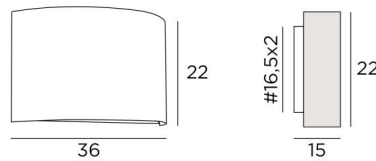

ABOUSIR

ABOUSIR is a wall light with a large half-round screen lampshade

Its sobriety makes it easy to integrate her in a classic or contemporary interior and she can be installed in a bedroom, a living room, an office or a corridor

A beautiful and timeless design and with a good LED bulb, can she be very, very effective.

A large choice of fabrics, materials and colors is available to manufacture the lampshade that will bring a nice warm atmosphere in your home

OVERALL SIZES

H22cm L36cm |→15cm

BASE

Plate : 35 x 21cm

Box : #16,5 x 2cm

TECHNICAL DATA

One E27 fitting

Dimmable wall light

A fixing plate for the wall box ([plan in PDF](#))

AVAILABLE METAL FINISHES AND CODES

28 - Light bronze - 1511 028

29 - Brushed bronze - 1511 029

32 - Brushed chrome - 1511 032

LAMP SHADE : SIZES & CODE

Ø36x13 - 36x13 - 22cm

Code: 1511 + fabric code

We propose more than 180 fabrics/materials/colors for lampshades