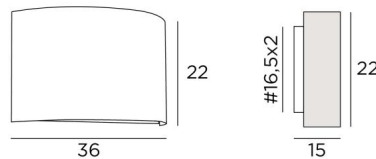

ABOUSIR

ABOUSIR in brushed bronze with lampshade in Jacinthe Miel Noir (material from category 5)

ABOUSIR is a wall light with a large half-round screen lampshade

Its sobriety makes it easy to integrate her in a classic or contemporary interior and she can be installed in a bedroom, a living room, an office or a corridor

OVERALL SIZES

H22cm L36cm |→15cm

BASE

Plate : 35 x 21cm

Box : #16,5 x 2cm

TECHNICAL DATA

One E27 fitting

Dimmable wall light