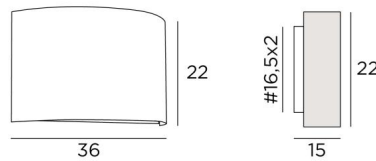

ABOUSIR

ABOUSIR in brushed bronze with lampshade in Jacinthe Miel Noir (material from category 5)

ABOUSIR is a wall light with a large half-round screen lampshade

Its sobriety makes it easy to integrate her in a classic or contemporary interior and she can be installed in a bedroom, a living room, an office or a corridor

OVERALL SIZES

H22cm L36cm |→15cm

BASE

Plate : 35 x 21cm

Box : #16,5 x 2cm

TECHNICAL DATA

One E27 fitting

Dimmable wall light