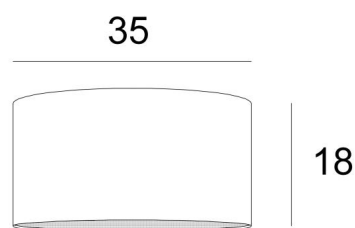

Lampshade KENTIKA 35 in Coton Chamois (fabric from category 1)

Lampshade KENTIKA 35 is a round cylindrical lampshade of 35cm diameter which brings elegance and a beautiful presence in your decoration

A **KENTIKA 35 lampshade** has an attachment to be placed only on an E27 fitting, so it is advisable to choose a suspension with E27 and its attachment ring

Available in eight other sizes and in a choice of more than 160 fabrics, materials and colors, this lampshade is delivered with an integral diffuser that closes it completely at the bottom

A **KENTIKA 35 lampshade** will bring color, light and warmth to your home

OVERALL SIZES

Ø35cm H18cm

TECHNICAL DATA

Under the category **SUSPENSIONS**, we offer you for this lampshade :

- with **one E27 fitting**, a choice between 11 suspensions

The lampshade and the diffuser can easily be placed after the suspension has been mounted

LAMPSHADE : SIZES & CODE

Ø35 - 35 - 18cm (1xE27)

+ *integral diffuser*

Code: 4535 + fabric code

We propose more than 180 fabrics/materials/colors for lampshades