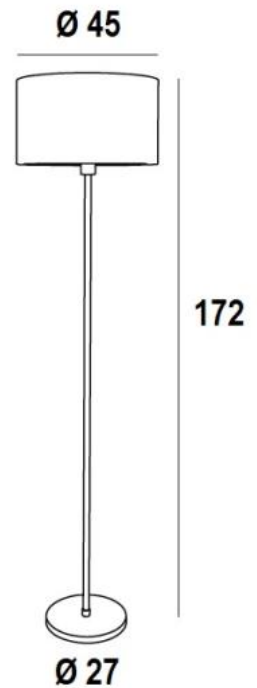

IMAT

IMAT in brushed bronze with lampshade in Coton Calcaire (fabric from category 1)

**IMAT** is an elegant floor light with a cylindrical lampshade

Carefully crafted in a contemporary style with a clean and timeless design

#### OVERALL SIZES

H172cm Ø45cm

#### BASE

Ø27 x 2,5cm

#### LAMPSHADE : SIZES & CODE

Ø45 - 45 - 24cm

Code: 3242 + fabric code

We propose more than 180 fabrics/materials/colors for lampshades

LIGHTING COLLECTION