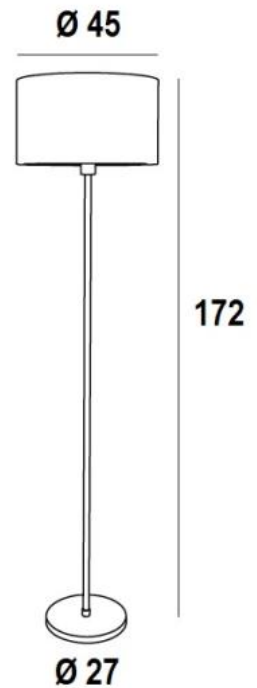

IMAT

IMAT in brushed bronze with lampshade in Coton Calcaire (fabric from category 1)

IMAT is an elegant floor light with a cylindrical lampshade

Carefully crafted in a contemporary style with a clean and timeless design

It is perfect for any interior

The lampshade will bring colour, a beautiful luminosity and a cosy atmosphere, it will sublimate your decoration

OVERALL SIZES

H172cm Ø45cm

BASE

Ø27 x 2,5cm

TECHNICAL DATA

One E27 fitting with ring

A foot switch on the cable (standard)

A foot dimmer on the cable (option)

AVAILABLE METAL FINISHES AND CODES

28 - Light bronze - 3242 028

29 - Brushed bronze - 3242 029

LAMPSHADE : SIZES & CODE

Ø45 - 45 - 24cm