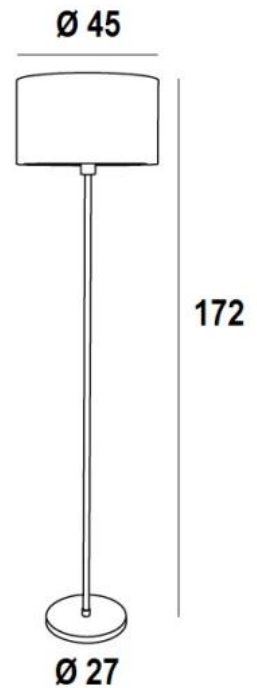

IMAT

IMAT in brushed bronze with lampshade in Coton Calcaire (fabric from category 1)

IMAT is an elegant floor light with a cylindrical lampshade

Carefully crafted in a contemporary style with a clean and timeless design

It is perfect for any interior

The lampshade will bring colour, a beautiful luminosity and a cosy atmosphere, it will sublimate your decoration

OVERALL SIZES

H172cm Ø45cm

BASE

Ø27 x 2,5cm

TECHNICAL DATA

One E27 fitting with ring

A foot switch on the cable (standard)

A foot dimmer on the cable (option)

AVAILABLE METAL FINISHES AND CODES

25 - Brushed brass - 3242 025

28 - Light bronze - 3242 028

29 - Brushed bronze - 3242 029

LAMPSHADE : SIZES & CODE

Ø45 - 45 - 24cm

Code: 3242 + fabric code

We propose more than 150 materials/colors for lampshades.

FOOT
SWITCH

LIGHTING COLLECTION