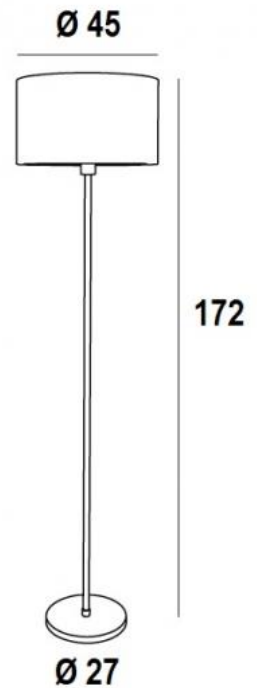

IMAT

IMAT in brushed bronze with lampshade in Bobby (fabric from category 3)

Floor lamp with round cylindrical lampshade. Foot switch. Sober, effective and discreet

#### OVERALL SIZES

H172cm Ø45cm

#### BASE

Ø27 x 2,5cm

#### LAMPSHADE : SIZES & CODE

Ø45 - 45 - 24cm

Code: 3242 + fabric code

We propose more than 150 materials/colors for lampshades.