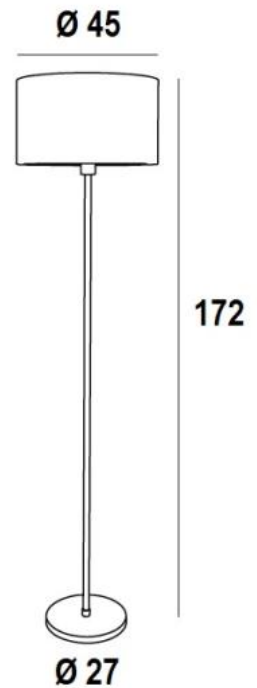

IMAT

IMAT in brushed bronze with lampshade in Coton Calcaire (fabric from category 1)

IMAT is an elegant floor light with a cylindrical lampshade

Carefully crafted in a contemporary style with a clean and timeless design

It is perfect for any interior

The lampshade will bring color, a beautiful luminosity and a cosy atmosphere, it will sublimate your decoration

OVERALL SIZES

H172cm Ø45cm

BASE

Ø27 x 2,5cm

TECHNICAL DATA

One E27 fitting with ring

A foot switch on the cable (standard)

A foot dimmer on the cable (option)

AVAILABLE METAL FINISHES AND CODES

29 - Brushed bronze - 3242 029

LAMPSHADE : SIZES & CODE

Ø45 - 45 - 24cm

Code: 3242 + fabric code

We propose more than 150 materials/colors for lampshades.