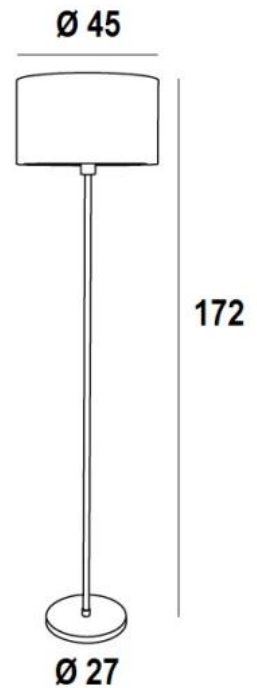

IMAT

IMAT in brushed bronze with lampshade in Coton Calcaire (fabric from category 1)

IMAT is an elegant floor light with a cylindrical lampshade

Carefully crafted in a contemporary style with a clean and timeless design

It is perfect for any interior

The lampshade will bring colour, a beautiful luminosity and a cosy atmosphere, it will sublimate your decoration

OVERALL SIZES

H172cm Ø45cm

BASE

Ø27 x 2,5cm

TECHNICAL DATA

One E27 fitting with ring

A foot switch on the cable (standard)

A foot dimmer on the cable (option)

AVAILABLE METAL FINISHES AND CODES

25 - Brushed brass - 3242 025

28 - Light bronze - 3242 028

29 - Brushed bronze - 3242 029

LAMPSHADE : SIZES & CODE

Ø45 - 45 - 24cm

Code: 3242 + fabric code

We propose more than 180 fabrics/materials/colors for lampshades

FOOT
SWITCH

LIGHTING COLLECTION