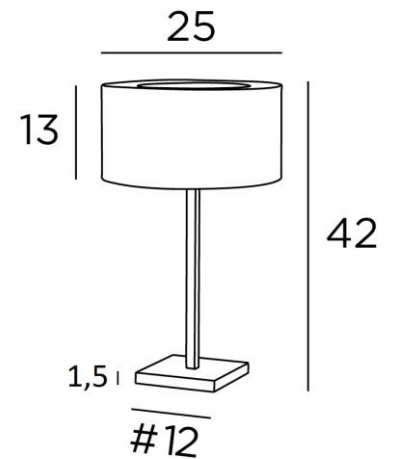

## MENNA 1 cyl

MENNA 1 in brushed bronze with lampshade in Seta Framboise (fabric from category 3)

**MENNA 1 cyl** is a beautiful table light with a round cylindrical lampshade

This table light is very trendy with its clean, sober and timeless design. She can easily be placed anywhere, especially since she is available in three sizes and with different shaped lampshades

### OVERALL SIZES

H42cm Ø25cm

### BASE

Solid brass base : #12 x 1,5cm

### LAMPSHADE : SIZES & CODE

Ø25 - 25 - 13cm + ring Ø16cm

Code: 2255 + fabric code

We propose more than 150 materials/colors for lampshades.