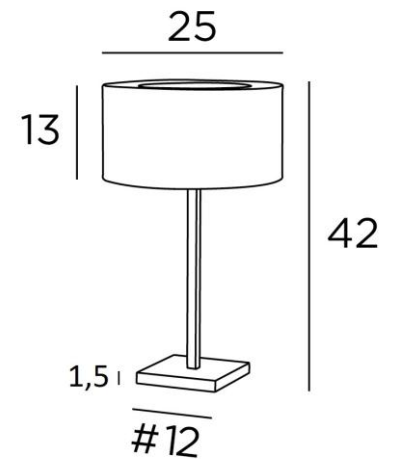

MENNA 1 cyl

MENNA 1 in brushed bronze with lampshade in Seta Framboise (fabric from category 3)

MENNA 1 cyl is a beautiful table light with a cylindrical lampshade. This table light is very trendy with its clean, sober and timeless design. She can easily be placed anywhere, especially since she is available in three sizes and with different shaped lampshades. This lamp is more than just a light, it is a way to bring colour and brightness into your home. Choose carefully the material or fabric of your lampshade from our wide range. **MENNA 1 cyl** is available in two larger sizes

OVERALL SIZES

H42cm Ø25cm

BASE

Solid brass base : #12 x 1,5cm

TECHNICAL DATA

E27 fitting with ring. Switch on the cable

Lampshade covered by a ring of the same fabric for not to see the bulb

AVAILABLE METAL FINISHES AND CODES

25 - Brushed brass - 2255 025

28 - Light bronze - 2255 028

29 - Brushed bronze - 2255 029

32 - Brushed chrome - 2255 032

LAMPSHADE : SIZES & CODE

Ø25 - 25 - 13cm + ring Ø16cm

Code: 2255 + fabric code

We propose more than 180 fabrics/materials/colors for lampshades