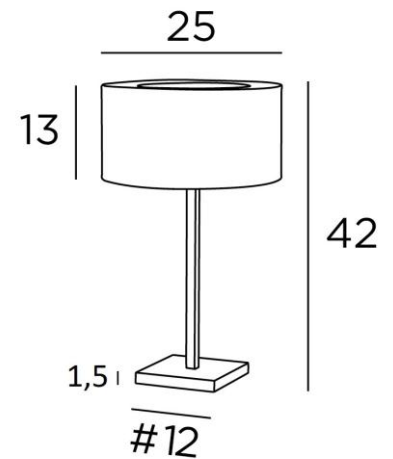

MENNA 1 cyl

MENNA 1 in brushed bronze with lampshade in Seta Framboise (fabric from category 3)

MENNA 1 cyl is a beautiful table light with a cylindrical lampshade. This table light is very trendy with its clean, sober and timeless design. She can easily be placed anywhere, especially since she is available in three sizes and with different shaped lampshades. This lamp is more than just a light, it is a way to bring colour and brightness into your home. Choose carefully the material or fabric of your lampshade from our wide range. **MENNA 1 cyl** is available in two larger sizes

OVERALL SIZES

H42cm Ø25cm

BASE

Solid brass base : #12 x 1,5cm

TECHNICAL DATA

E27 fitting with ring. Switch on the cable

Lampshade covered by a ring of the same fabric for not to see the bulb

AVAILABLE METAL FINISHES AND CODES

25 - Brushed brass - 2255 025

28 - Light bronze - 2255 028

29 - Brushed bronze - 2255 029

32 - Brushed chrome - 2255 032

LAMPSHADE : SIZES & CODE

Ø25 - 25 - 13cm + ring Ø16cm

Code: 2255 + fabric code

We propose more than 150 materials/colors for lampshades.