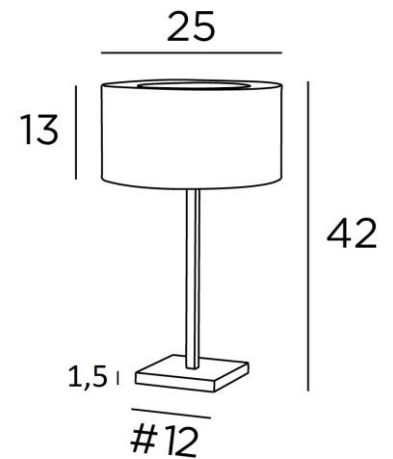

MENNA 1 cyl

MENNA 1 in brushed bronze with lampshade in Seta Framboise (fabric from category 3)

MENNA 1 cyl is a beautiful table light with a cylindrical lampshade. This table light is very trendy with its clean, sober and timeless design. She can easily be placed anywhere, especially since she is available in three sizes and with different shaped lampshades. This lamp is more than just a light, it is a way to bring colour and brightness into your home. Choose carefully the material or fabric of your lampshade from our wide range. **MENNA 1 cyl** is available in two larger sizes

OVERALL SIZES

H42cm Ø25cm

BASE

Solid brass base : #12 x 1,5cm

TECHNICAL DATA

E27 fitting with ring. Switch on the cable

Lampshade covered by a ring of the same fabric for not to see the bulb

AVAILABLE METAL FINISHES AND CODES

28 - Light bronze - 2255 028

29 - Brushed bronze - 2255 029

33 - Brushed nickel - 2255 033

LAMPSHADE : SIZES & CODE

Ø25 - 25 - 13cm + ring Ø16cm

Code: 2255 + fabric code

We propose more than 180 fabrics/materials/colors for lampshades