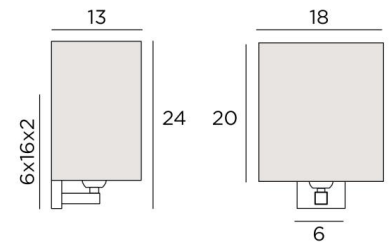

AMADA o is a wall light with a half-rounded lampshade (screen), equipped with a powerful incandescent bulb, she can be very effective

With its sleek design and minimal depth, she easily fits into a living room, bedroom or hallway

This wall light is easily to place in an interior and is a must in the **Lighting Collection**

To create a warm atmosphere and obtain a beautiful brightness, we suggest you to choose between many fabrics, materials and colors to make the lampshade.

This ingenious wall light, made of brass, is available in a range of remarkable finishes

OVERALL SIZES

H24cm L18cm |→13cm

BASE : 6 x 16 x 2cm

TECHNICAL DATA

One E27 fitting

Dimmable wall light

A fixing plate for the wall box ([plan in PDF](#))

AVAILABLE METAL FINISHES AND CODES

28 - Light bronze - 1519 028

29 - Brushed bronze - 1519 029

33 - Brushed nickel - 1519 033

LAMPSHADE : SIZES & CODE

Ø18x13 - 18x13 - 20cm

Code: 1519 + fabric code

We propose more than 180 fabrics/materials/colors for lampshades

LIGHTING COLLECTION