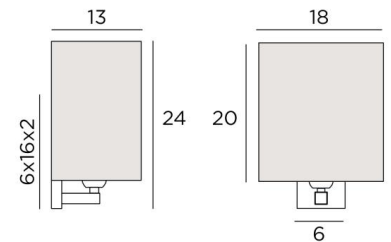

AMADA o

AMADA o is a wall light with a half-rounded lampshade (screen), equipped with a powerful incandescent bulb, she can be very effective

With its sleek design and minimal depth, she easily fits into a living room, bedroom or hallway

This wall light is easily to place in an interior and is a must in the **Lighting Collection**

To create a warm atmosphere and obtain a beautiful brightness, we suggest you to choose between many fabrics, materials and colors to make the lampshade.

This ingenious wall light, made of brass, is available in a range of remarkable finishes

OVERALL SIZES

H24cm L18cm |→13cm

BASE : 6 x 16 x 2cm

TECHNICAL DATA

One E27 fitting

Dimmable wall light

A fixing plate for the wall box ([plan in PDF](#))

AVAILABLE METAL FINISHES AND CODES

28 - Light bronze - 1519 028

29 - Brushed bronze - 1519 029

32 - Brushed chrome - 1519 032

LAMPSHADE : SIZES & CODE

Ø18x13 - 18x13 - 20cm

Code: 1519 + fabric code

We propose more than 150 materials/colors for lampshades.

LIGHTING COLLECTION