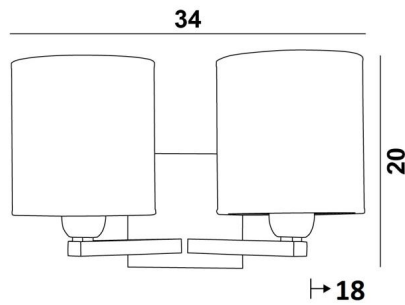

SECHAT cyl

SECHAT in brushed bronze with lampshades in Esmaria Avoine (fabric from category 3)

SECHAT cyl is the result of an original and successful assembly of two wall lights **RAMOSE cyl** with round cylindrical lampshades

Made entirely from brass, with great care, she is available in remarkable finishes.

OVERALL SIZES

H20cm L34cm |→18cm

BASE

Plate: #12cm Box: #10 x 2cm

TECHNICAL DATA

Two E27 fittings with ring

Dimmable wall light

LAMPSHADE : SIZES & CODE

Ø14 - 14 - 15cm (x2)

Code: 1202 + fabric code

We propose more than 180 fabrics/materials/colors for lampshades