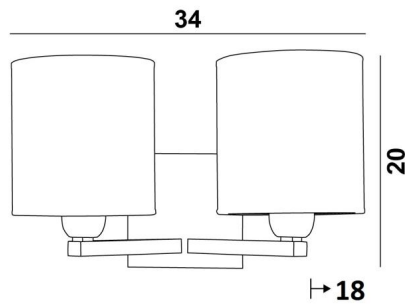

## SECHAT cyl

SECHAT in brushed bronze with lampshades in Esmaria Avoine (fabric from category 3)

**SECHAT cyl** is the result of an original and successful assembly of two wall lights **RAMOSE cyl** with round cylindrical lampshades

### OVERALL SIZES

H20cm L34cm |→18cm

### BASE

Plate : #12cm

Box : #10 x 2cm

### LAMPSHADE : SIZES & CODE

Ø14 - 14 - 15cm (x2)

Code: 1202 + fabric code

We propose more than 150 materials/colors for lampshades.