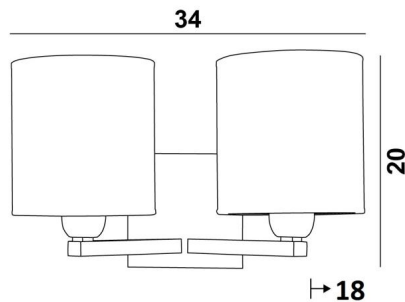

## SECHAT cyl

SECHAT in brushed bronze with lampshades in Esmaria Avoine (fabric from category 3)

**SECHAT cyl** is the result of an original and successful assembly of two wall lights **RAMOSE cyl** with round cylindrical lampshades

### OVERALL SIZES

H20cm L34cm |→18cm

### BASE

Plate: #12cm Box: #10 x 2cm

### LAMPSHADE : SIZES & CODE

Ø14 - 14 - 15cm (x2)

Code: 1202 + fabric code

We propose more than 150 materials/colors for lampshades.