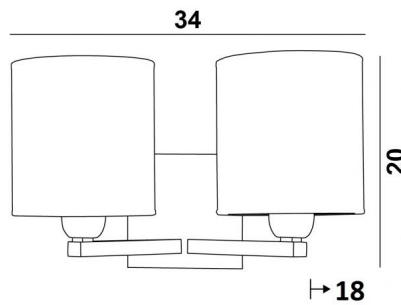

SECHAT cyl

Classic wall lamp with a modern look

Wall lamp with two round cylindrical lampshades. Very decorative and very efficient with good LED bulbs. It is very bright thanks to its double lighting

There is also a model with one lampshade, [RAMOSE 2 cyl](#)

OVERALL SIZES

H20cm L34cm |→18cm

BASE

Plate : #12cm

Box : #10 x 2cm

TECHNICAL DATA

Two E27 fittings with ring

Dimmable wall lamp

A fixing plate for the wall box (plan in PDF)

AVAILABLE METAL FINISHES AND CODES

29 - Brushed bronze - 1158 029

32 - Brushed chrome - 1158 032

LAMPSHADE : SIZES & CODE

Ø14 - 14 - 15cm (x2)

Code: 1202 + fabric code

We offer more than 150 materials and colors