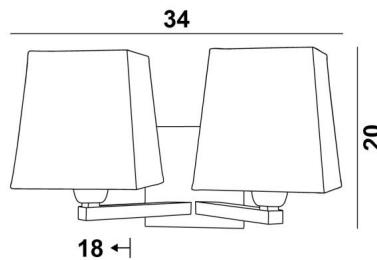

## SECHAT #

**SECHAT #** is the result of an original and successful assembly of two wall lights **RAMOSE #** with square lampshades. A classic fixture that we have revisited by adding a contemporary touch with a pure and timeless design. Very decorative and very bright, thanks to its double illumination, **SECHAT** is offered in different lampshade shapes. A wide choice of fabrics, materials and colors allows you to personalise this wall light to better integrate her into your decoration. Made entirely from brass, with great care, she is available in remarkable finishes

### OVERALL SIZES

H20cm L34cm |→18cm

### BASE

Plate: #12cm Box: #10 x 2cm