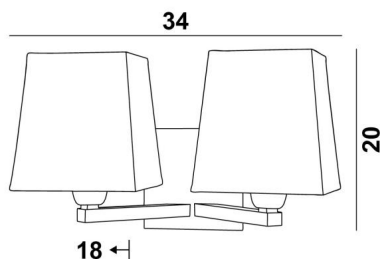

## SECHAT #

**SECHAT #** is the result of an original and successful assembly of two wall lights **RAMOSE #** with square lampshades. A classic fixture that we have revisited by adding a contemporary touch with a pure and timeless design. Very decorative and very bright, thanks to its double illumination, **SECHAT** is offered in different lampshade shapes. A wide choice of fabrics, materials and colors allows you to personalise this wall light to better integrate her into your decoration. Made entirely from brass, with great care, she is available in remarkable finishes

### OVERALL SIZES

H20cm L34cm |→18cm

### BASE

Plate: #12cm Box: #10 x 2cm