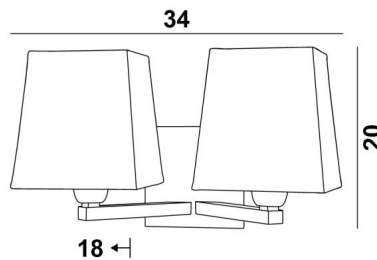

SECHAT in brushed bronze with lampshades in Raphia Banane (material from category 3)

SECHAT

SECHAT # is the result of an original and successful assembly of two wall lights **RAMOSE #** with square lampshades. A classic fixture that we have revisited by adding a contemporary touch with a pure and timeless design. Very decorative and very bright, thanks to its double illumination, **SECHAT** is offered in different lampshade shapes. A wide choice of fabrics, materials and colors allows you to personalise this wall light to better integrate her into your decoration. Made entirely from brass, with great care, she is available in remarkable finishes

OVERALL SIZES

H20cm L34cm |→18cm

BASE

Plate: #12cm Box: #10 x 2cm

TECHNICAL DATA

Two E27 fittings with ring

Dimmable wall light

A fixing plate for the wall box ([plan in PDF](#))