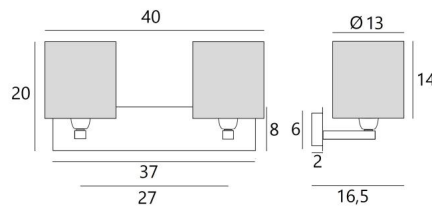

MONTOU cyl

MONTOU in brushed bronze with lampshades in Parma Cendré (fabric from category 4)

MONTOU cyl is the equivalent of two small wall lights **RAMOSE 1 cyl**

With her pure and timeless design, she will be perfect to embellish your interior with more brightness, but always with sobriety and elegance

OVERALL SIZES

H20cm L40cm |→16,5cm

BASE

Plate : 37 x 8cm

Box : 31 x 6 x 2cm

TECHNICAL DATA

Two E27 fittings with ring

Distance between fittings: 27cm

Dimmable wall light

A fixing plate for the wall box ([plan in PDF](#))

AVAILABLE METAL FINISHES AND CODES

28 - Light bronze - 1133 028

29 - Brushed bronze - 1133 029

LAMPSHADE : SIZES & CODE

Ø13 - 13 - 14cm (x2)