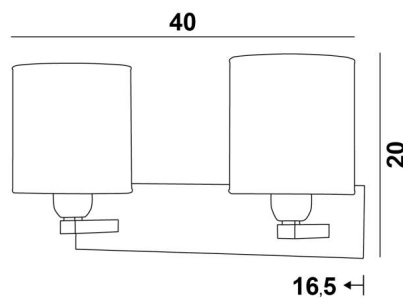

## MONTOU cyl

MONTOU in brushed bronze with lampshades in Parma Cendré (fabric from category 4)

**MONTOU cyl** is the equivalent of two small wall lights **RAMOSE 1 cyl**

With her pure and timeless design, she will be perfect to embellish your interior with more brightness, but always with sobriety and elegance

### OVERALL SIZES

H20cm L40cm |→16,5cm

### BASE

Plate : 37 x 8cm

Box : 31 x 6 x 2cm

### LAMP SHADE : SIZES & CODE

Ø13 - 13 - 14cm (x2)

Code: 1201 + fabric code

We propose more than 150 materials/colors for lampshades.