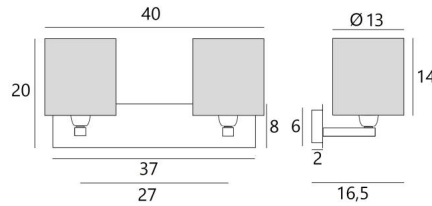

MONTOU in brushed bronze with lampshades in Parma Cendré (fabric from category 4)