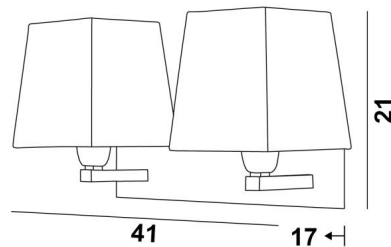

MONTOU

MONTOU in brushed bronze with lampshades in Stone Kaolin (fabric from category 4)

MONTOU # is the equivalent of two small wall lights **RAMOSE 1 #**

With her pure and timeless design, she will be perfect to embellish your interior with more brightness, but always with sobriety and elegance

OVERALL SIZES

H21cm L41cm |→17cm

BASE

Plate : 37 x 8cm

Box : 31 x 6 x 2cm

TECHNICAL DATA

Two E27 fittings with ring

Dimmable wall light