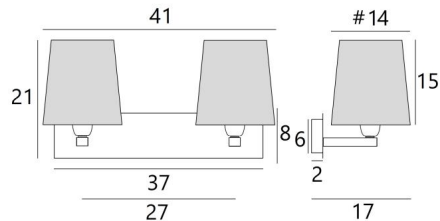

MONTOU in brushed bronze with lampshades in Stone Kaolin (fabric from category 4)

MONTOU # is the equivalent of two small wall lights **RAMOSE 1 #**

With her pure and timeless design, she will be perfect to embellish your interior with more brightness, but always with sobriety and elegance

For the two square lampshades, which will create a warm atmosphere and a beautiful brightness, we suggest you to choose between many fabrics, materials and colors. This will allow you to better integrate this elegant and beautiful wall light into your decoration

OVERALL SIZES

H21cm L41cm |→17cm

BASE

Plate : 37 x 8cm

Box : 31 x 6 x 2cm

TECHNICAL DATA

Two E27 fittings with ring

Distance between fittings: 27cm

Dimmable wall light

A fixing plate for the wall box ([plan in PDF](#))

AVAILABLE METAL FINISHES AND CODES

28 - Light bronze - 1133 028

29 - Brushed bronze - 1133 029

32 - Brushed chrome - 1133 032

LAMPSHADE : SIZES & CODE

#11 - 14 - 15cm (x2)

Code: 1302 + fabric code

We propose more than 180 fabrics/materials/colors for lampshades