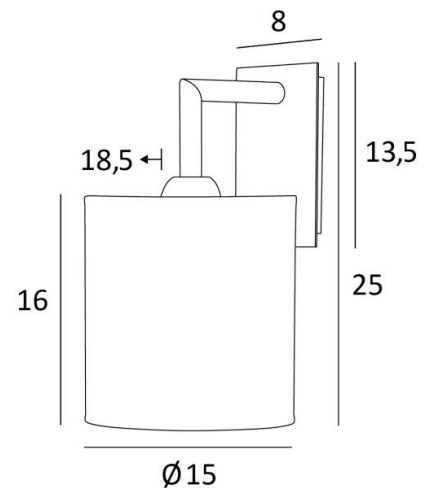

## EDFOU 2 cyl

EDFOU 2 in brushed bronze with lampshade in Arrow Casamance (fabric from category 4)

**EDFOU 2 cyl** is a simple wall light with a round cylindrical lampshade. It is well balanced and its elegance allows it to be easily integrated into an interior

### OVERALL SIZES

H25cm L15cm. |→18,5cm

### BASE

Plate : 8 x 13,5cm

Box : 6 x 11,5 x 2cm

### LAMPSHADE : SIZES & CODE

Ø15 - 15 - 16cm

Code: 1204 + fabric code

We propose more than 180 fabrics/materials/colors for lampshades