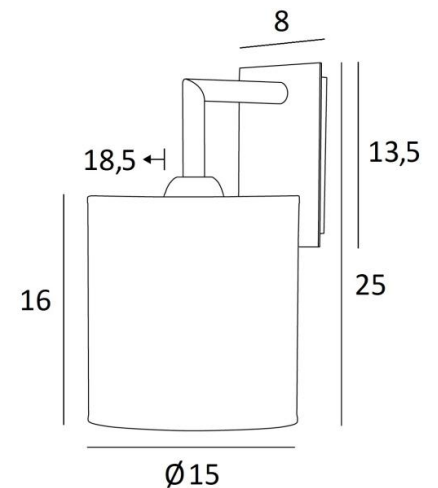

EDFOU 2 cyl

EDFOU 2 in brushed bronze with lampshade in Arrow Casamance (fabric from category 4)

EDFOU 2 cyl is a simple wall light with a round cylindrical lampshade. It is well balanced and its elegance allows it to be easily integrated into an interior

This fixture is made of brass and comes in two sizes. She is available in a variety of beautiful finishes

EDFOU 2 can be placed upside down but only with lampshades from our **RAMOSE** range

For the lampshade, which will create a warm atmosphere and a beautiful luminosity, we propose you to choose between many shapes, fabrics, materials and colors

There is a smaller model, see [EDFOU 1 cyl](#)

OVERALL SIZES

H25cm L15cm. |→18,5cm

BASE

Plate : 8 x 13,5cm

Box : 6 x 11,5 x 2cm

TECHNICAL DATA

One E27 fitting with ring

Ø15 - 15 - 16cm

Code: 1204 + fabric code

We propose more than 180 fabrics/materials/colors for lampshades