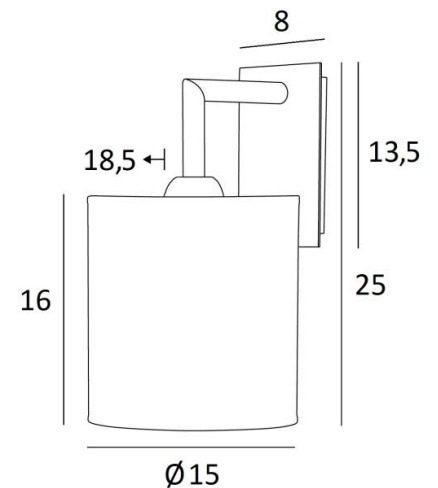

## EDFOU 2 cyl

EDFOU 2 in brushed bronze with lampshade in Arrow Casamance (fabric from category 4)

**EDFOU 2 cyl** is a simple wall light with a round cylindrical lampshade. It is well balanced and its elegance allows it to be easily integrated into an interior

### OVERALL SIZES

H25cm L15cm. |→18,5cm

### BASE

Plate : 8 x 13,5cm

Box : 6 x 11,5 x 2cm

### LAMPSHADE : SIZES & CODE

Ø15 - 15 - 16cm

Code: 1204 + fabric code

We propose more than 180 fabrics/materials/colors for lampshades