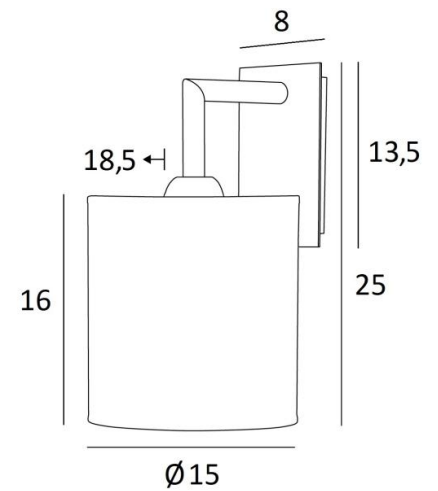

## EDFOU 2 cyl

EDFOU 2 in brushed bronze with lampshade in Arrow Casamance (fabric from category 4)

**EDFOU 2 cyl** is a simple wall light with a round cylindrical lampshade. It is well balanced and its elegance allows it to be easily integrated into an interior

### OVERALL SIZES

H25cm L15cm. |→18,5cm

### BASE

Plate : 8 x 13,5cm

Box : 6 x 11,5 x 2cm

### LAMPSHADE : SIZES & CODE

Ø15 - 15 - 16cm

Code: 1204 + fabric code

We propose more than 150 materials/colors for lampshades.