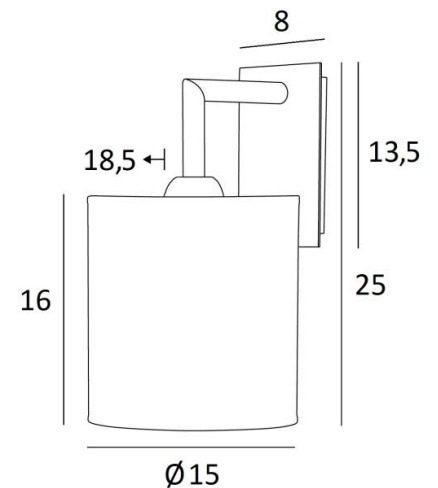

## EDFOU 2 cyl

EDFOU 2 in brushed bronze with lampshade in Arrow Casamance (fabric from category 4)

**EDFOU 2 cyl** is a simple wall light with a round cylindrical lampshade. It is well balanced and its elegance allows it to be easily integrated into an interior

### OVERALL SIZES

H25cm L15cm. |→18,5cm

### BASE

Plate : 8 x 13,5cm

Box : 6 x 11,5 x 2cm

### LAMPSHADE : SIZES & CODE

Ø15 - 15 - 16cm

Code: 1204 + fabric code

We propose more than 150 materials/colors for lampshades.