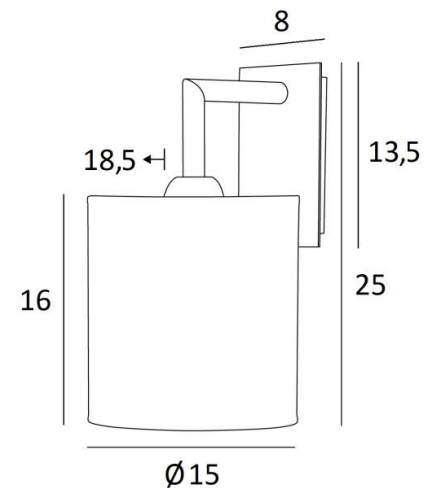

EDFOU 2 cyl

EDFOU 2 in brushed bronze with lampshade in Arrow Casamance (fabric from category 4)

EDFOU 2 cyl is a simple wall light with a round cylindrical lampshade. It is well balanced and its elegance allows it to be easily integrated into an interior

This fixture is made of brass and comes in two sizes. She is available in a variety of beautiful finishes

EDFOU 2 can be placed upside down but only with lampshades from our **RAMOSE** range

For the lampshade, which will create a warm atmosphere and a beautiful luminosity, we propose you to choose between many shapes, fabrics, materials and colors

There is a smaller model, see [EDFOU 1 cyl](#)

OVERALL SIZES

H25cm L15cm. |→18,5cm

BASE

Plate : 8 x 13,5cm

Box : 6 x 11,5 x 2cm

TECHNICAL DATA

One E27 fitting with ring

Ø15 - 15 - 16cm

Code: 1204 + fabric code

We propose more than 180 fabrics/materials/colors for lampshades