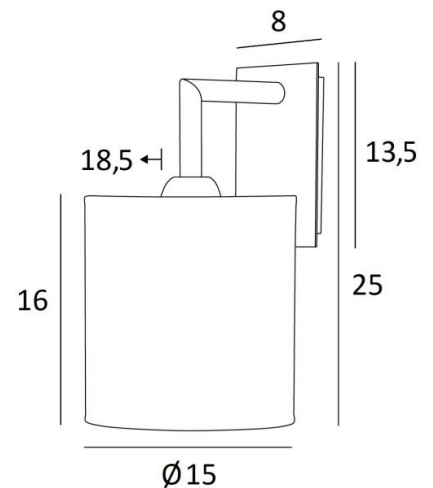

EDFOU 2 cyl

EDFOU 2 in brushed bronze with lampshade in Arrow Casamance (fabric from category 4)

EDFOU 2 cyl is a simple wall light with a round cylindrical lampshade. It is well balanced and its elegance allows it to be easily integrated into an interior

This fixture is made of brass and comes in two sizes. She is available in a variety of beautiful finishes

EDFOU 2 can be placed upside down but only with lampshades from our **RAMOSE** range

For the lampshade, which will create a warm atmosphere and a beautiful luminosity, we propose you to choose between many shapes, fabrics, materials and colors

There is a smaller model, see [EDFOU 1 cyl](#)

OVERALL SIZES

H25cm L15cm. |→18,5cm

BASE

Plate : 8 x 13,5cm

Box : 6 x 11,5 x 2cm

TECHNICAL DATA

One E27 fitting with ring

Ø15 - 15 - 16cm

Code: 1204 + fabric code

We propose more than 180 fabrics/materials/colors for lampshades