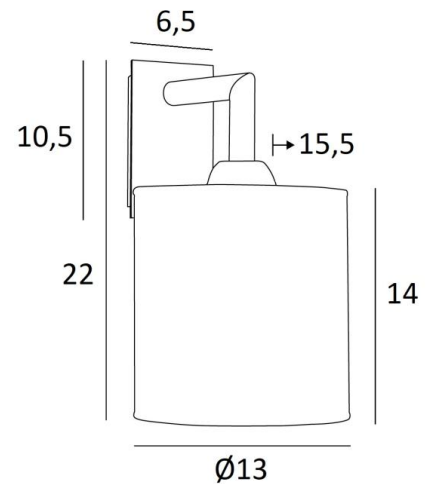

## EDFOU 1 cyl

EDFOU 1 in brushed bronze with lampshade in Parma Cendré (fabric from category 4)

**EDFOU 1 cyl** is a simple wall light with a round cylindrical lampshade. It is well balanced and its elegance allows it to be easily integrated into an interior

This fixture is made of brass and comes in two sizes. She is available in a variety of beautiful finishes

**EDFOU 1** can be placed upside down but only with lampshades from our **RAMOSE** range

For the lampshade, which will create a warm atmosphere and a beautiful luminosity, we propose you to choose between many shapes, fabrics, materials and colors

### OVERALL SIZES

H22cm L13cm |→15,5cm

### BASE

Plate : 6,5 x 10,5cm

Box : 4,5 x 8,5 x 2cm