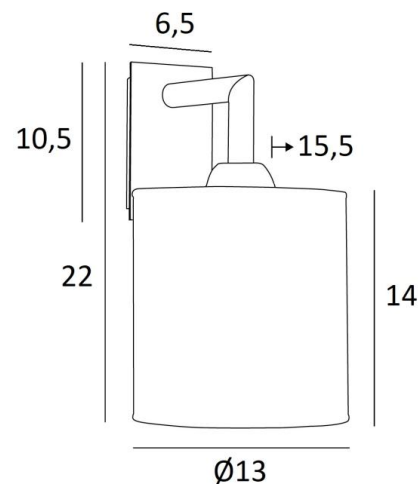

EDFOU 1 cyl

EDFOU 1 in brushed bronze with lampshade in Parma Cendré (fabric from category 4)

EDFOU 1 cyl is a simple wall light with a round cylindrical lampshade. It is well balanced and its elegance allows it to be easily integrated into an interior

This fixture is made of brass and comes in two sizes. She is available in a variety of beautiful finishes

EDFOU 1 can be placed upside down but only with lampshades from our **RAMOSE** range

For the lampshade, which will create a warm atmosphere and a beautiful luminosity, we propose you to choose between many shapes, fabrics, materials and colors

There is a larger model, see [EDFOU 2 cyl](#)

OVERALL SIZES

H22cm L13cm |→15,5cm

BASE

Plate : 6,5 x 10,5cm

Box : 4,5 x 8,5 x 2cm

TECHNICAL DATA

One E27 fitting with ring

Ø13 - 13 - 14cm

Code: 1201 + fabric code

We propose more than 180 fabrics/materials/colors for lampshades