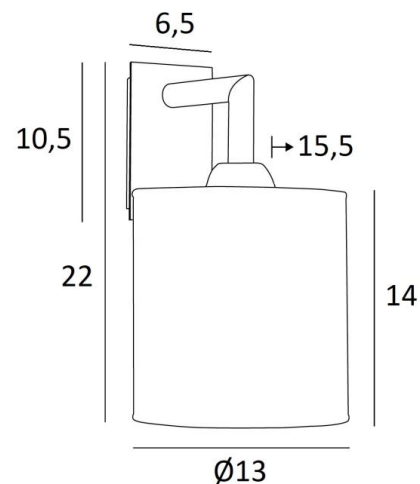

EDFOU 1 cyl

EDFOU 1 in brushed bronze with lampshade in Parma Cendré (fabric from category 4)

EDFOU 1 cyl is a simple wall light with a round cylindrical lampshade. It is well balanced and its elegance allows it to be easily integrated into an interior

This fixture is made of brass and comes in two sizes. She is available in a variety of beautiful finishes

EDFOU 1 can be placed upside down but only with lampshades from our **RAMOSE** range

For the lampshade, which will create a warm atmosphere and a beautiful luminosity, we propose you to choose between many shapes, fabrics, materials and colors

There is a larger model, see [EDFOU 2 cyl](#)

OVERALL SIZES

H22cm L13cm |→15,5cm

BASE

Plate : 6,5 x 10,5cm

Box : 4,5 x 8,5 x 2cm

TECHNICAL DATA

One E27 fitting with ring

Dimmable wall light

A fixing plate for the wall box ([plan in PDF](#))

AVAILABLE METAL FINISHES AND CODES

29 - Brushed bronze - 1125 029

32 - Brushed chrome - 1125 032

LAMPSHADE : SIZES & CODE

Ø13 - 13 - 14cm