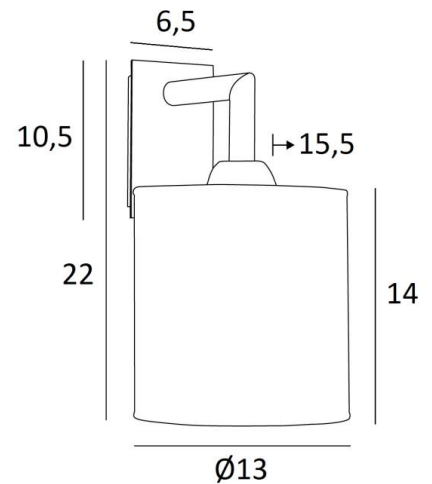

EDFOU 1 cyl

EDFOU 1 in brushed bronze with lampshade in Parma Cendré (fabric from category 4)

EDFOU 1 cyl is a simple wall light with a round cylindrical lampshade. It is well balanced and its elegance allows it to be easily integrated into an interior

This fixture is made of brass and comes in two sizes. She is available in a variety of beautiful finishes

EDFOU 1 can be placed upside down but only with lampshades from our **RAMOSE** range

For the lampshade, which will create a warm atmosphere and a beautiful luminosity, we propose you to choose between many shapes, fabrics, materials and colors

There is a larger model, see [EDFOU 2 cyl](#)

OVERALL SIZES

H22cm L13cm |→15,5cm

BASE

Plate : 6,5 x 10,5cm

Box : 4,5 x 8,5 x 2cm

TECHNICAL DATA

One E27 fitting with ring

Ø13 - 13 - 14cm

Code: 1201 + fabric code

We propose more than 180 fabrics/materials/colors for lampshades