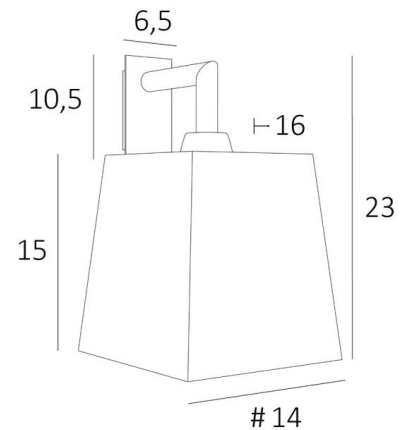

## EDFOU 1 #

EDFOU 1 in brushed bronze with lampshade in Stone Kaolin (fabric from category 4)

**EDFOU 1 #** is a simple wall light with a square lampshade. It is well balanced and its elegance allows it to be easily integrated into an interior

This fixture is made of brass and comes in two sizes. She is available in a variety of beautiful finishes

**EDFOU 1** can be placed upside down but only with lampshades from our **RAMOSE** range

For the lampshade, which will create a warm atmosphere and a beautiful luminosity, we propose you to choose between many shapes, fabrics, materials and colors

### OVERALL SIZES

H23cm L14cm |→16cm

### BASE

Plate : 6,5 x 10,5cm

Box : 4,5 x 8,5 x 2cm