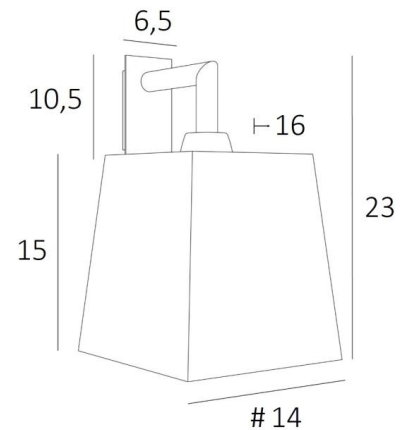

EDFOU 1

EDFOU 1 in brushed bronze with lampshade in Stone Kaolin (fabric from category 4)

EDFOU 1 # is a simple wall light with a square lampshade. It is well balanced and its elegance allows it to be easily integrated into an interior

This fixture is made of brass and comes in two sizes. She is available in a variety of beautiful finishes

EDFOU 1 can be placed upside down but only with lampshades from our **RAMOSE** range

For the lampshade, which will create a warm atmosphere and a beautiful luminosity, we propose you to choose between many shapes, fabrics, materials and colors

There is a larger model, see [EDFOU 2 #](#)

OVERALL SIZES

H23cm L14cm |→16cm

BASE

Plate : 6,5 x 10,5cm

Box : 4,5 x 8,5 x 2cm

TECHNICAL DATA

One E27 fitting with ring