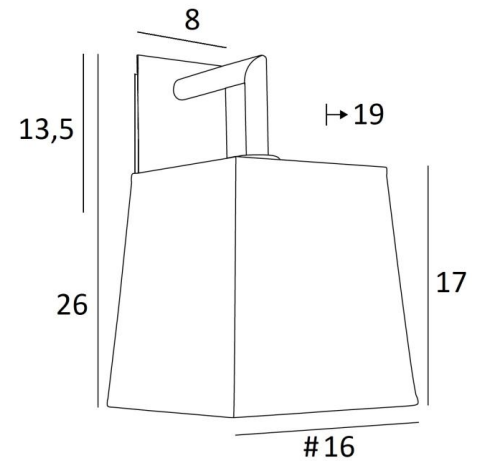

EDFOU 2

EDFOU 2 in brushed bronze with lampshade in Jacinthe Miel Noir
(material from category 5)

EDFOU 2 # is a simple wall light with a square lampshade. It is well balanced and its elegance allows it to be easily integrated into an interior

This fixture is made of brass and comes in two sizes. She is available in a variety of beautiful finishes

EDFOU 2 can be placed upside down but only with lampshades from our **RAMOSE** range

For the lampshade, which will create a warm atmosphere and a beautiful luminosity, we propose you to choose between many shapes, fabrics, materials and colors

There is a smaller model, see [EDFOU 1 #](#)

OVERALL SIZES

H26cm L16cm |→19cm

BASE

Plate : 8 x 13,5cm

Box : 6 x 11,5 x 2cm

TECHNICAL DATA

One E27 fitting with ring