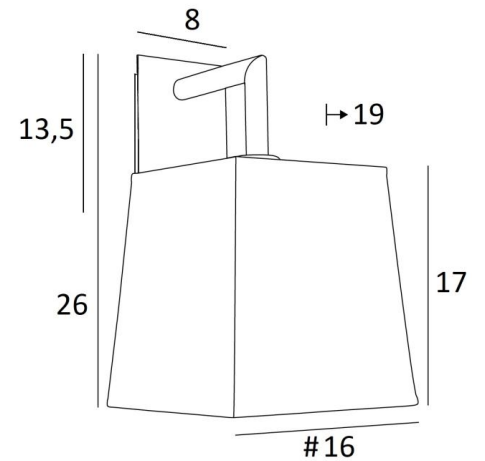

EDFOU 2

EDFOU 2 in brushed bronze with lampshade in Jacinthe Miel Noir
(material from category 5)

EDFOU 2 # is a simple wall light with a square lampshade. It is well balanced and its elegance allows it to be easily integrated into an interior

This fixture is made of brass and comes in two sizes. She is available in a variety of beautiful finishes

EDFOU 2 can be placed upside down but only with lampshades from our **RAMOSE** range

For the lampshade, which will create a warm atmosphere and a beautiful luminosity, we propose you to choose between many shapes, fabrics, materials and colors

There is a smaller model, see [EDFOU 1 #](#)

OVERALL SIZES

H26cm L16cm |→19cm

BASE

Plate : 8 x 13,5cm

Box : 6 x 11,5 x 2cm

TECHNICAL DATA

One E27 fitting with ring