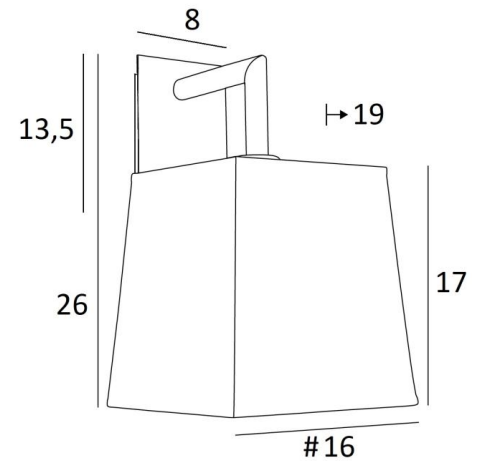

## EDFOU 2 #

EDFOU 2 in brushed bronze with lampshade in Jacinthe Miel Noir  
(material from category 5)

**EDFOU 2 #** is a simple wall light with a square lampshade. It is well balanced and its elegance allows it to be easily integrated into an interior

This fixture is made of brass and comes in two sizes. She is available in a variety of beautiful finishes

**EDFOU 2** can be placed upside down but only with lampshades from our **RAMOSE** range

For the lampshade, which will create a warm atmosphere and a beautiful luminosity, we propose you to choose between many shapes, fabrics, materials and colors

### OVERALL SIZES

H26cm L16cm |→19cm

### BASE

Plate : 8 x 13,5cm

Box : 6 x 11,5 x 2cm