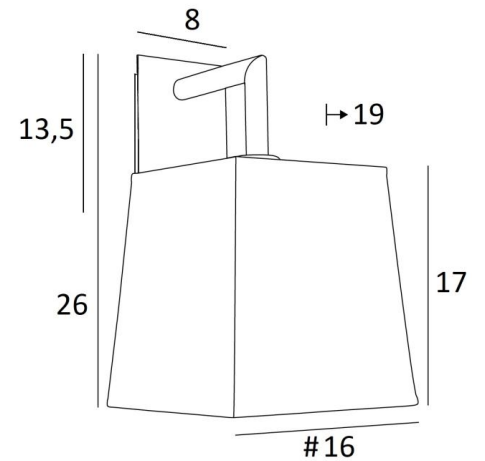

EDFOU 2

EDFOU 2 in brushed bronze with lampshade in Jacinthe Miel Noir
(material from category 5)

EDFOU 2 # is a simple wall light with a square lampshade. It is well balanced and its elegance allows it to be easily integrated into an interior

This fixture is made of brass and comes in two sizes. She is available in a variety of beautiful finishes

EDFOU 2 can be placed upside down but only with lampshades from our **RAMOSE** range

For the lampshade, which will create a warm atmosphere and a beautiful luminosity, we propose you to choose between many shapes, fabrics, materials and colors

There is a smaller model, see [EDFOU 1 #](#)

OVERALL SIZES

H26cm L16cm |→19cm

BASE

Plate : 8 x 13,5cm

Box : 6 x 11,5 x 2cm

TECHNICAL DATA

One E27 fitting with ring

Dimmable wall light

A fixing plate for the wall box ([plan in PDF](#))

AVAILABLE METAL FINISHES AND CODES

29 - Brushed bronze - 1126 029

32 - Brushed chrome - 1126 032

LAMPSHADE : SIZES & CODE

#13 - 16 - 17cm