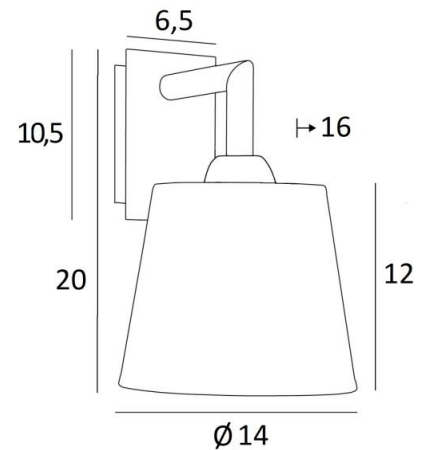

EDFOU 1 o

EDFOU 1 in brushed bronze with lampshade in Lin Bergen (fabric from category 2)

EDFOU 1 o is a small and simple wall light for a round conical lampshade

She is harmonious and its elegance makes it easy to find a place for her in an interior

There is a larger model, see [EDFOU 2 o](#)

OVERALL SIZES

H20cm L14cm |→16cm

BASE

Plate : 6,5 x 10,5cm

Box : 4,5 x 8,5 x 2cm

TECHNICAL DATA

One E27 fitting with ring

Ø10 - 14 - 12cm

Code: 1125 + fabric code

We propose more than 180 fabrics/materials/colors for lampshades