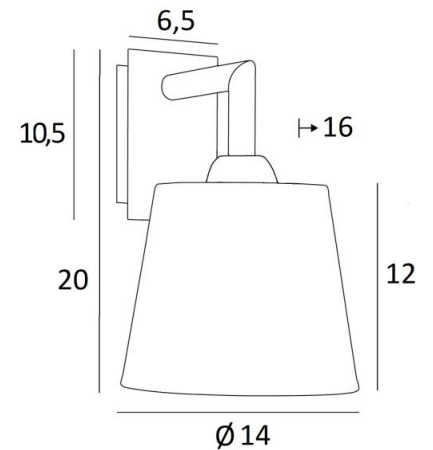

EDFOU 1 o

EDFOU 1 in brushed bronze with lampshade in Lin Bergen (fabric from category 2)

EDFOU 1 o is a small and simple wall light for a round conical lampshade

She is harmonious and its elegance makes it easy to find a place for her in an interior

There is a larger model, see [EDFOU 2 o](#)

OVERALL SIZES

H20cm L14cm |→16cm

BASE

Plate : 6,5 x 10,5cm

Box : 4,5 x 8,5 x 2cm

TECHNICAL DATA

One E27 fitting with ring

Dimmable wall light

A fixing plate for the wall box ([plan in PDF](#))

AVAILABLE METAL FINISHES AND CODES

29 - Brushed bronze - 1125 029

32 - Brushed chrome - 1125 032

LAMPSHADE : SIZES & CODE

Ø10 - 14 - 12cm