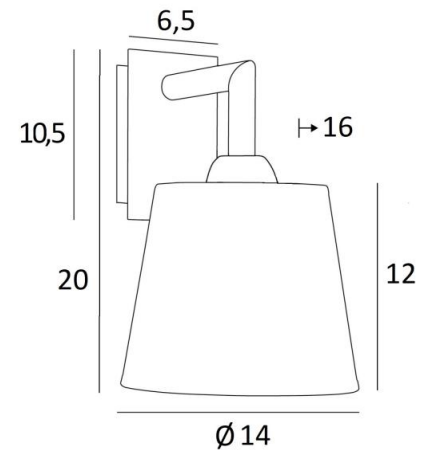

EDFOU 1 o

EDFOU 1 in brushed bronze with lampshade in Lin Bergen (fabric from category 2)

EDFOU 1 o is a small and simple wall light for a round conical lampshade. She is harmonious and its elegance makes it easy to find a place for her in an interior. This lamp, entirely in brass, is presented with beautiful finishes. For the lampshade, which will create a warm atmosphere and a beautiful brightness, we suggest you to choose between many fabrics, materials and colors. There is a larger model, see [EDFOU 2 o](#)

OVERALL SIZES

H20cm L14cm |→16cm

BASE

Plate : 6,5 x 10,5cm

Box : 4,5 x 8,5 x 2cm

TECHNICAL DATA

One E27 fitting with ring

Dimmable wall light

A fixing plate for the wall box ([plan in PDF](#))

AVAILABLE METAL FINISHES AND CODES

28 - Light bronze - 1125 028

29 - Brushed bronze - 1125 029

32 - Brushed chrome - 1125 032

LAMPSHADE : SIZES & CODE

Ø10 - 14 - 12cm