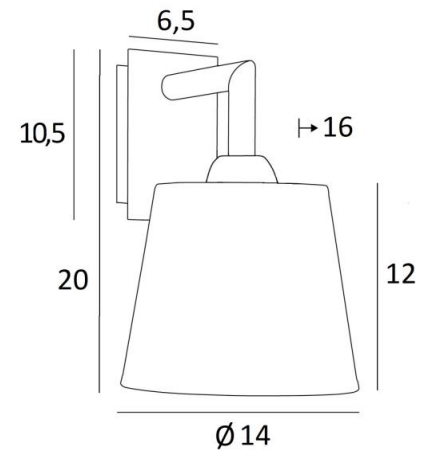

## EDFOU 1 o

EDFOU 1 in brushed bronze with lampshade in Lin Bergen (fabric from category 2)

**EDFOU 1 o** is a small and simple wall light for a round conical lampshade

She is harmonious and its elegance makes it easy to find a place for her in an interior

### OVERALL SIZES

H20cm L14cm |→16cm

### BASE

Plate : 6,5 x 10,5cm

Box : 4,5 x 8,5 x 2cm

### LAMPSHADE : SIZES & CODE

Ø10 - 14 - 12cm

Code: 1125 + fabric code

We propose more than 180 fabrics/materials/colors for lampshades