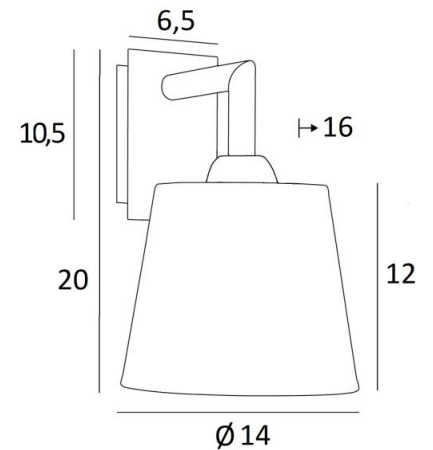

EDFOU 1 o

EDFOU 1 in brushed bronze with lampshade in Lin Bergen (fabric from category 2)

EDFOU 1 o is a small and simple wall light for a round conical lampshade

She is harmonious and its elegance makes it easy to find a place for her in an interior

There is a larger model, see [EDFOU 2 o](#)

OVERALL SIZES

H20cm L14cm |→16cm

BASE

Plate : 6,5 x 10,5cm

Box : 4,5 x 8,5 x 2cm

TECHNICAL DATA

One E27 fitting with ring

Ø10 - 14 - 12cm

Code: 1125 + fabric code

We propose more than 180 fabrics/materials/colors for lampshades