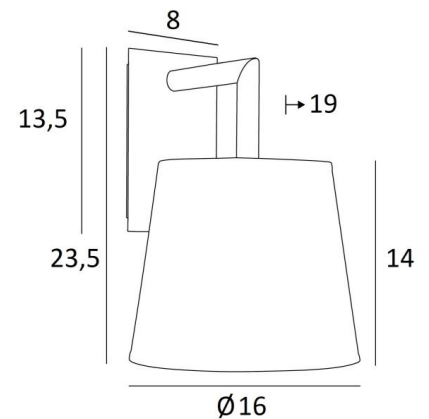

EDFOU 2 o

EDFOU 2 in brushed bronze with lampshade in Stone Calcite (fabric from category 4)

EDFOU 2 o is a simple wall light with a round conical lampshade. It is well balanced and its elegance allows it to be easily integrated into an interior

This fixture is made of brass and comes in two sizes. She is available in a variety of beautiful finishes

EDFOU 2 can be placed upside down but only with lampshades from our **RAMOSE** range

For the lampshade, which will create a warm atmosphere and a beautiful luminosity, we propose you to choose between many shapes, fabrics, materials and colors

There is a smaller model, see [EDFOU 1 o](#)

OVERALL SIZES

H23,5cm L16cm |→19cm

BASE

Plate : 8 x 13,5cm

Box : 6 x 11,5 x 2cm

TECHNICAL DATA

One E27 fitting with ring

Ø12 - 16 - 14cm

Code: 1126 + fabric code

We propose more than 150 materials/colors for lampshades.