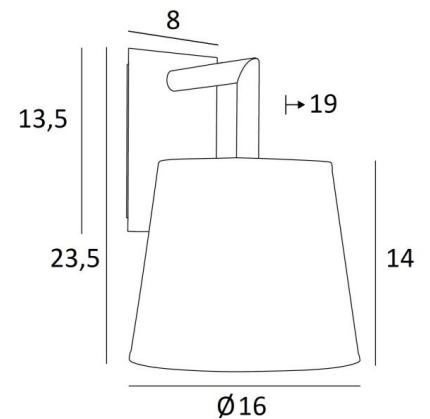

EDFOU 2 o

EDFOU 2 in brushed bronze with lampshade in Stone Calcite (fabric from category 4)

EDFOU 2 o is a simple wall light with a round conical lampshade. It is well balanced and its elegance allows it to be easily integrated into an interior

This fixture is made of brass and comes in two sizes. She is available in a variety of beautiful finishes

EDFOU 2 can be placed upside down but only with lampshades from our **RAMOSE** range

For the lampshade, which will create a warm atmosphere and a beautiful luminosity, we propose you to choose between many shapes, fabrics, materials and colors

There is a smaller model, see [EDFOU 1 o](#)

OVERALL SIZES

H23,5cm L16cm |→19cm

BASE

Plate : 8 x 13,5cm

Box : 6 x 11,5 x 2cm

TECHNICAL DATA

One E27 fitting with ring

Ø12 - 16 - 14cm

Code: 1126 + fabric code

We propose more than 150 materials/colors for lampshades.