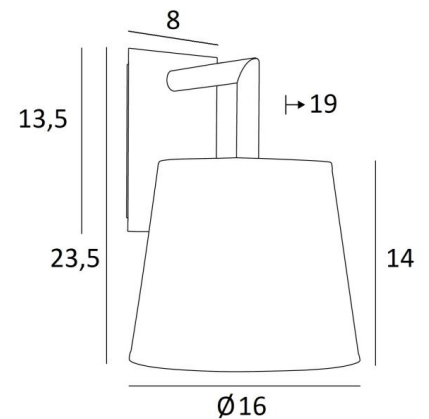

EDFOU 2 o

EDFOU 2 in brushed bronze with lampshade in Stone Calcite (fabric from category 4)

EDFOU 2 o is a simple wall light with a round conical lampshade. It is well balanced and its elegance allows it to be easily integrated into an interior

This fixture is made of brass and comes in two sizes. She is available in a variety of beautiful finishes

EDFOU 2 can be placed upside down but only with lampshades from our **RAMOSE** range

For the lampshade, which will create a warm atmosphere and a beautiful luminosity, we propose you to choose between many shapes, fabrics, materials and colors

There is a smaller model, see [EDFOU 1 o](#)

OVERALL SIZES

H23,5cm L16cm |→19cm

BASE

Plate : 8 x 13,5cm

Box : 6 x 11,5 x 2cm

TECHNICAL DATA

One E27 fitting with ring

Dimmable wall light

A fixing plate for the wall box ([plan in PDF](#))

AVAILABLE METAL FINISHES AND CODES

29 - Brushed bronze - 1126 029

32 - Brushed chrome - 1126 032

LAMPSHADE : SIZES & CODE

Ø12 - 16 - 14cm