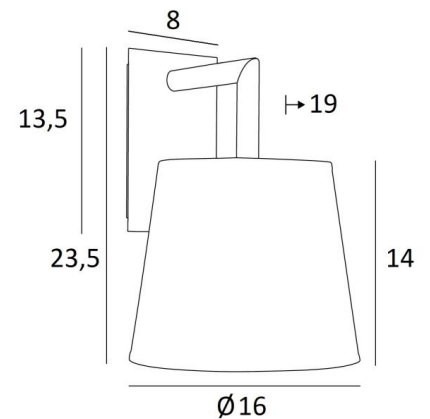

EDFOU 2 o

EDFOU 2 in brushed bronze with lampshade in Stone Calcite (fabric from category 4)

EDFOU 2 o is a simple wall light with a round conical lampshade. It is well balanced and its elegance allows it to be easily integrated into an interior

This fixture is made of brass and comes in two sizes. She is available in a variety of beautiful finishes

EDFOU 2 can be placed upside down but only with lampshades from our **RAMOSE** range

For the lampshade, which will create a warm atmosphere and a beautiful luminosity, we propose you to choose between many shapes, fabrics, materials and colors

There is a smaller model, see [EDFOU 1 o](#)

OVERALL SIZES

H23,5cm L16cm |→19cm

BASE

Plate : 8 x 13,5cm

Box : 6 x 11,5 x 2cm

TECHNICAL DATA

One E27 fitting with ring

Dimmable wall light

A fixing plate for the wall box ([plan in PDF](#))

AVAILABLE METAL FINISHES AND CODES

28 - Light bronze - 1126 028

29 - Brushed bronze - 1126 029

LAMPSHADE : SIZES & CODE

Ø12 - 16 - 14cm