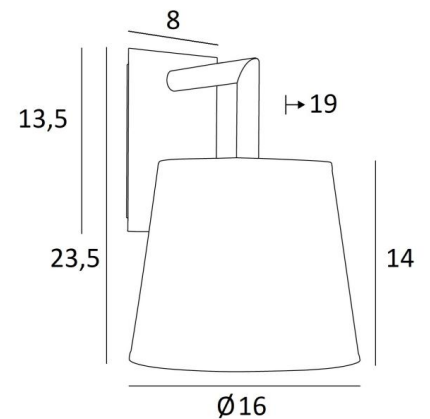

EDFOU 2 o

EDFOU 2 in brushed bronze with lampshade in Stone Calcite (fabric from category 4)

EDFOU 2 o is a simple wall light with a round conical lampshade. It is well balanced and its elegance allows it to be easily integrated into an interior

This fixture is made of brass and comes in two sizes. She is available in a variety of beautiful finishes

EDFOU 2 can be placed upside down but only with lampshades from our **RAMOSE** range

For the lampshade, which will create a warm atmosphere and a beautiful luminosity, we propose you to choose between many shapes, fabrics, materials and colors

There is a smaller model, see [EDFOU 1 o](#)

OVERALL SIZES

H23,5cm L16cm |→19cm

BASE

Plate : 8 x 13,5cm

Box : 6 x 11,5 x 2cm

TECHNICAL DATA

One E27 fitting with ring

Ø12 - 16 - 14cm

Code: 1126 + fabric code

We propose more than 180 fabrics/materials/colors for lampshades