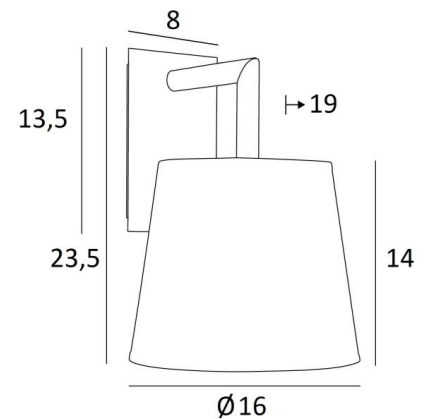

EDFOU 2 o

EDFOU 2 in brushed bronze with lampshade in Stone Calcite (fabric from category 4)

EDFOU 2 o is a simple wall light with a round conical lampshade. It is well balanced and its elegance allows it to be easily integrated into an interior

This fixture is made of brass and comes in two sizes. She is available in a variety of beautiful finishes

EDFOU 2 can be placed upside down but only with lampshades from our **RAMOSE** range

For the lampshade, which will create a warm atmosphere and a beautiful luminosity, we propose you to choose between many shapes, fabrics, materials and colors

There is a smaller model, see [EDFOU 1 o](#)

OVERALL SIZES

H23,5cm L16cm |→19cm

BASE

Plate : 8 x 13,5cm

Box : 6 x 11,5 x 2cm

TECHNICAL DATA

One E27 fitting with ring

Ø12 - 16 - 14cm

Code: 1126 + fabric code

We propose more than 180 fabrics/materials/colors for lampshades