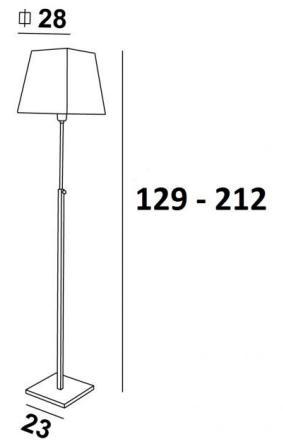

ZABARAH #

ZABARAH in brushed bronze with lampshade in Seta anthracite (fabric from category 3)

Reading lamp, adjustable in height with square lampshade. Foot switch. Sober and classic

OVERALL SIZES

H129→212cm #28cm

BASE

#23,5 x 2,5cm

TECHNICAL DATA

One E27 fitting with ring
A foot switch on the cable (standard)
A foot dimmer on the cable (option)
Floor lamp adjustable in height

AVAILABLE METAL FINISHES AND CODES

29 - Brushed bronze - 3191 029

32 - Brushed chrome - 3191 032

LAMPSHADE : SIZES & CODE

#20 - 28 - 28cm

Code: 3391 + fabric code

We offer more than 150 materials and colors

LIGHTING COLLECTION