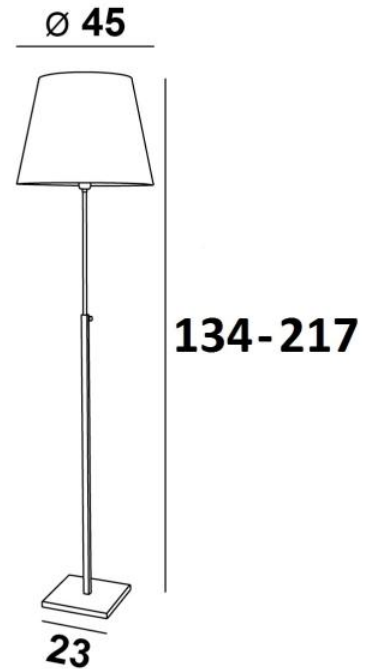

ZABARAH o

ZABARAH o in brushed bronze with lampshade in Seta Vermillon (fabric from category 3)

ZABARAH o is a floor light with round conical lampshade

This magnificent floor light is very modern thanks to its timeless and sober design, and can be easily integrated into any decor. One of the main assets of this lamp is its height adjustment which allows it to be varied over a distance of more than 80cm, allowing different and unexpected atmospheres. Mounted on a solid and heavy base for exceptional stability, this lamp is made of solid brass, this floor light is endowed with remarkable finishes. To make the lampshade that will filter the light of the bulb while creating a beautiful warm atmosphere, we offer you a large choice of colours, fabrics and materials. This luminaire is presented with different shaped lampshades

OVERALL SIZES

H134→217cm Ø45cm

BASE : #23 x 2,5cm

TECHNICAL DATA

One E27 fitting with ring. Floor lamp adjustable in height

A foot switch on the cable (standard). A foot dimmer on the cable (option)

AVAILABLE METAL FINISHES AND CODES

28 - Light bronze - 3191 028

29 - Brushed bronze - 3191 029

33 - Brushed nickel - 3191 033

LAMPSHADE : SIZES & CODE

Ø30 - 45 - 35cm

Code: 3191 + fabric code

We propose more than 180 fabrics/materials/colors for lampshades