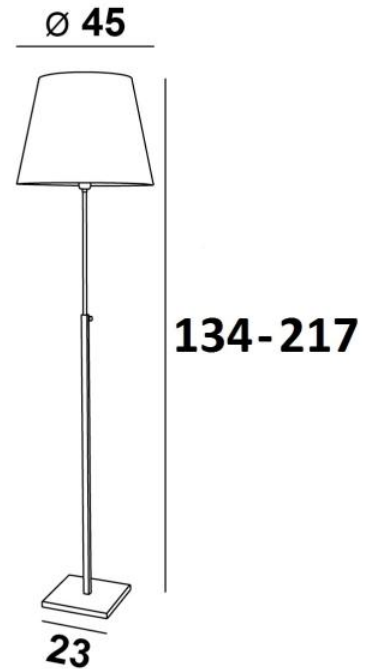

ZABARAH o

ZABARAH in brushed bronze with lampshade in Seta Vermillon (fabric from category 3)

ZABARAH o is a floor light with round conical lampshade

This magnificent floor light is very modern thanks to its timeless and sober design, and can be easily integrated into any decor. One of the main assets of this lamp is its height adjustment which allows it to be varied over a distance of more than 80cm, allowing different and unexpected atmospheres. Mounted on a solid and heavy base for exceptional stability, this lamp is made of solid brass, this floor light is endowed with remarkable finishes. To make the lampshade that will filter the light of the bulb while creating a beautiful warm atmosphere, we offer you a large choice of colours, fabrics and materials. This luminaire is presented with different shaped lampshades

OVERALL SIZES

H134→217cm Ø45cm

BASE : #23 x 2,5cm

TECHNICAL DATA

One E27 fitting with ring. Floor lamp adjustable in height

A foot switch on the cable (standard). A foot dimmer on the cable (option)

AVAILABLE METAL FINISHES AND CODES

28 - Light bronze - 3191 028

29 - Brushed bronze - 3191 029

32 - Brushed chrome - 3191 032

LAMPSHADE : SIZES & CODE

Ø30 - 45 - 35cm

Code: 3191 + fabric code

We propose more than 150 materials/colors for lampshades.