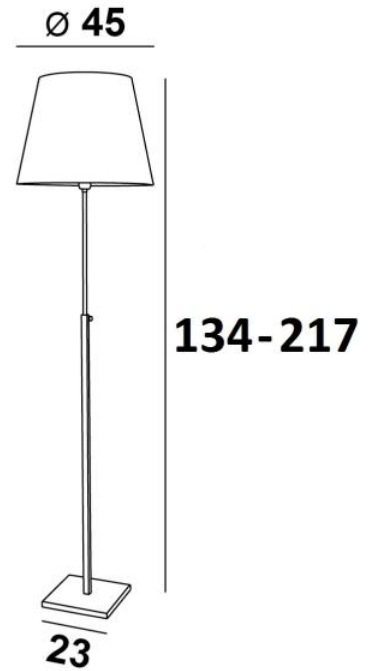

ZABARAH o

ZABARAH o in brushed bronze with lampshade in Seta Vermillon (fabric from category 3)

ZABARAH o is a floor light with round conical lampshade

This magnificent floor light is very modern thanks to its timeless and sober design, and can be easily integrated into any decor

One of the main assets of this lamp is its height adjustment which allows it to be varied over a distance of more than 80cm, allowing different and unexpected atmospheres

Mounted on a solid and heavy base for exceptional stability, this lamp is made of solid brass and is traditionally handcrafted by expert brassworkers, this floor light is endowed with remarkable finishes

OVERALL SIZES

H134→217cm Ø45cm

BASE : #23 x 2,5cm

TECHNICAL DATA

One E27 fitting with ring

A foot switch on the cable (standard). A foot dimmer on the cable (option)

Floor lamp adjustable in height

AVAILABLE METAL FINISHES AND CODES

29 - Brushed bronze - 3191 029

32 - Brushed chrome - 3191 032

LAMPSHADE : SIZES & CODE

Ø30 - 45 - 35cm

Code: 3191 + fabric code

We propose more than 150 materials/colors for lampshades.

LIGHTING COLLECTION