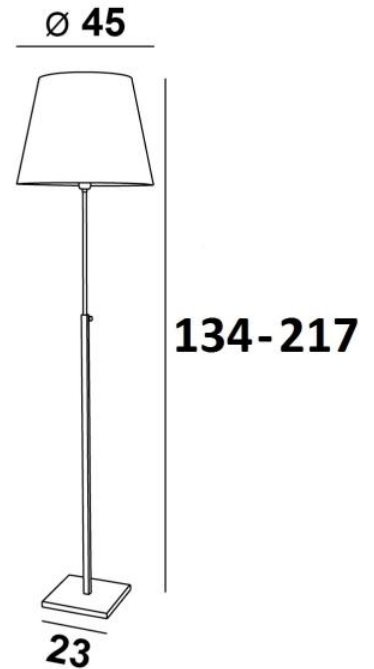

ZABARAH o

ZABARAH in brushed bronze with lampshade in Seta Vermillon (fabric from category 3)

ZABARAH o is a floor light with round conical lampshade

This magnificent floor light is very modern thanks to its timeless and sober design, and can be easily integrated into any decor. One of the main assets of this lamp is its height adjustment which allows it to be varied over a distance of more than 80cm, allowing different and unexpected atmospheres. Mounted on a solid and heavy base for exceptional stability, this lamp is made of solid brass, this floor light is endowed with remarkable finishes. To make the lampshade that will filter the light of the bulb while creating a beautiful warm atmosphere, we offer you a large choice of colours, fabrics and materials. This luminaire is presented with different shaped lampshades

OVERALL SIZES

H134→217cm Ø45cm

BASE : #23 x 2,5cm

TECHNICAL DATA

One E27 fitting with ring. Floor lamp adjustable in height

A foot switch on the cable (standard). A foot dimmer on the cable (option)

AVAILABLE METAL FINISHES AND CODES

28 - Light bronze - 3191 028

29 - Brushed bronze - 3191 029

32 - Brushed chrome - 3191 032

LAMPSHADE : SIZES & CODE

Ø30 - 45 - 35cm

Code: 3191 + fabric code

We propose more than 180 fabrics/materials/colors for lampshades