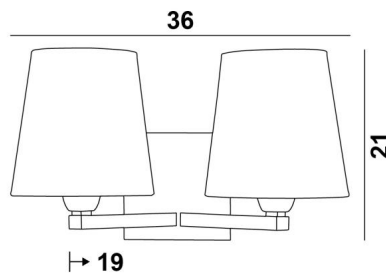

## SECHAT o

SECHAT in brushed bronze with lampshades in Parma Merisier (fabric from category 4)

**SECHAT o** is the result of an original and successful assembly of two wall lights **RAMOSE o** with round conical lampshades

### OVERALL SIZES

H21cm L36cm |→19cm

### BASE

Plate : #12cm

Box : #10 x 2cm

### LAMPSHADE : SIZES & CODE

Ø12 - 16 - 16cm (x2)

Code: 1102 + fabric code

We propose more than 150 materials/colors for lampshades.