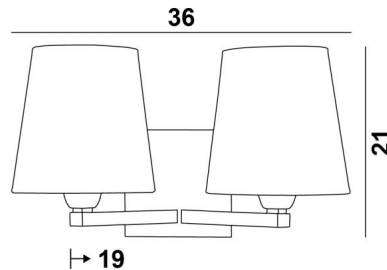

SECHAT o

SECHAT in brushed bronze with lampshades in Parma Merisier (fabric from category 4)

SECHAT o is the result of an original and successful assembly of two wall lights **RAMOSE o** with round conical lampshades

Made entirely from brass, with great care, she is available in remarkable finishes.

OVERALL SIZES

H21cm L36cm |→19cm

BASE

Plate : #12cm

Box : #10 x 2cm

TECHNICAL DATA

Two E27 fittings with ring

Dimmable wall light

A fixing plate for the wall box ([plan in PDF](#))

AVAILABLE METAL FINISHES AND CODES

29 - Brushed bronze - 1158 029

33 - Brushed nickel - 1158 033

LAMPSHADE : SIZES & CODE

Ø12 - 16 - 16cm (x2)