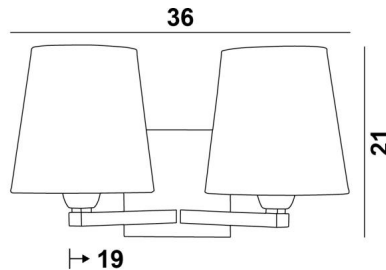

## SECHAT o

SECHAT in brushed bronze with lampshades in Parma Merisier (fabric from category 4)

**SECHAT o** is the result of an original and successful assembly of two wall lights **RAMOSE o** with round conical lampshades

### OVERALL SIZES

H21cm L36cm |→19cm

### BASE

Plate : #12cm

Box : #10 x 2cm

### LAMPSHADE : SIZES & CODE

Ø12 - 16 - 16cm (x2)

Code: 1102 + fabric code

We propose more than 150 materials/colors for lampshades.