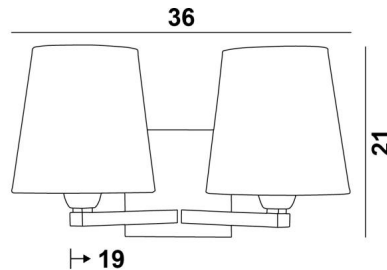

## SECHAT o

SECHAT in brushed bronze with lampshades in Parma Merisier (fabric from category 4)

**SECHAT o** is the result of an original and successful assembly of two wall lights **RAMOSE o** with round conical lampshades

### OVERALL SIZES

H21cm L36cm |→19cm

### BASE

Plate : #12cm

Box : #10 x 2cm

### LAMPSHADE : SIZES & CODE

Ø12 - 16 - 16cm (x2)

Code: 1102 + fabric code

We propose more than 180 fabrics/materials/colors for lampshades