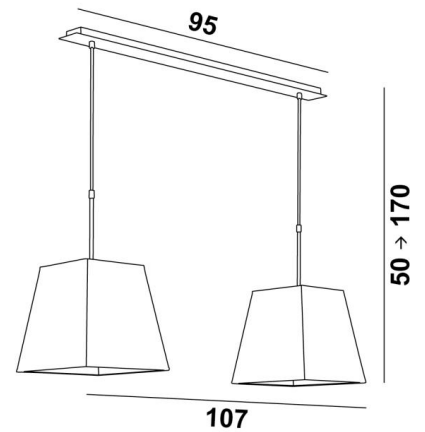

MEREROUKA 2

MEREROUKA 2 in brushed bronze with square lampshades in Trento Jute (fabric from category 3)

MEREROUKA 2 # is a beautiful suspension with two square lampshades

A long suspension lamp with a beautiful and imposing ceiling base consisting of a large box and a long, wide decorative plate. This base gives you a lot of freedom to place the luminaire on the electrical connection and in the middle of your table

Two sets of height-adjustable tubes allow for the placement of two square lampshades

A beautiful suspension lamp like the **MEREROUKA** is much more than just flipping a switch, it is about bringing color and warmth into an interior. Choose carefully from our wide range of fabrics or materials that will perfectly adorn this light and your home

Easy to install, this suspension lamp can be placed above a rectangular table or desk

Also available in a larger size with three identical lampshades

OVERALL SIZES

H50cm→170cm L107 x 28cm

BASE

Plate: 95 x 7,5cm Box: 91 x 6 x 2,2cm

TECHNICAL DATA

Two metal E27 fittings with ring

Dimmable suspension

Distance between fittings : 79cm

Suspension adjustable in height during the installation

On request : longer suspension tubes

A fixing plate for the ceiling base ([plan in PDF](#))