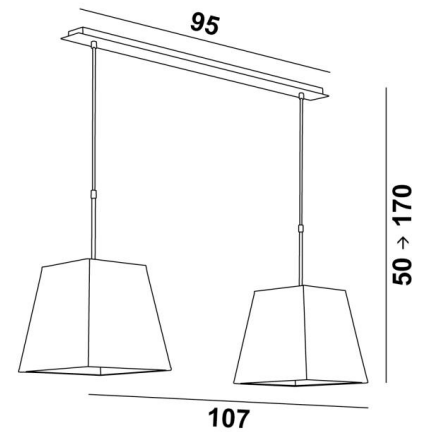

## MEREROUKA 2 #

MEREROUKA 2 in brushed bronze with square lampshades in Trento Jute (fabric from category 3)

**MEREROUKA 2 #** is a beautiful suspension with two square lampshades

A long suspension lamp with a beautiful and imposing ceiling base consisting of a large box and a long, wide decorative plate. This base gives you a lot of freedom to place the luminaire on the electrical connection and in the middle of your table

Easy to install, this suspension lamp can be placed above a rectangular table or desk

Also available in a larger size with three identical lampshades

### OVERALL SIZES

H50cm→170cm L107 x 28cm

### BASE

Plate: 95 x 7,5cm Box: 91 x 6 x 2,2cm