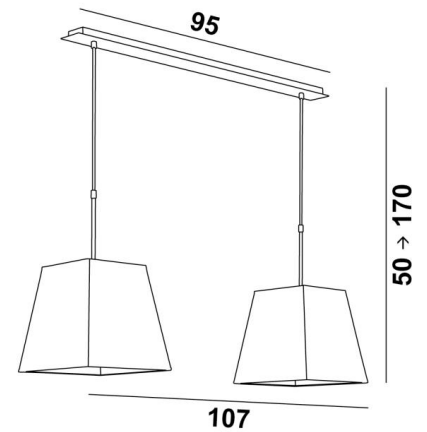

## MEREROUKA 2 #

MEREROUKA 2 in brushed bronze with square lampshades in Trento Jute (fabric from category 3)

**MEREROUKA 2 #** is a beautiful suspension with two square lampshades

A long suspension lamp with a beautiful and imposing ceiling base consisting of a large box and a long, wide decorative plate. This base gives you a lot of freedom to place the luminaire on the electrical connection and in the middle of your table

Easy to install, this suspension lamp can be placed above a rectangular table or desk

Also available in a larger size with three identical lampshades

### OVERALL SIZES

H50cm→170cm L107 x 28cm

### BASE

Plate : 95 x 7,5cm

Box : 91 x 6 x 2,2cm