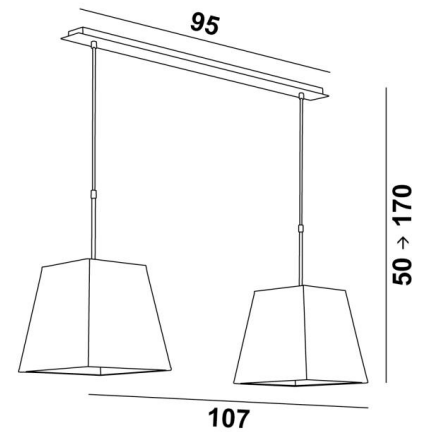

MEREROUKA 2

MEREROUKA 2 in brushed bronze with square lampshades in Trento Jute (fabric from category 3)

MEREROUKA 2 # is a beautiful suspension with two square lampshades

A long suspension lamp with a beautiful and imposing ceiling base consisting of a large box and a long, wide decorative plate. This base gives you a lot of freedom to place the luminaire on the electrical connection and in the middle of your table

Two sets of height-adjustable tubes allow for the placement of two square lampshades

A beautiful suspension lamp like the **MEREROUKA** is much more than just flipping a switch, it is about bringing color and warmth into an interior. Choose carefully from our wide range of fabrics or materials that will perfectly adorn this light and your home

Easy to install, this suspension lamp can be placed above a rectangular table or desk

Also available in a larger size with three identical lampshades

OVERALL SIZES

H50cm→170cm L107 x 28cm

BASE

Plate: 95 x 7,5cm Box: 91 x 6 x 2,2cm

TECHNICAL DATA

Two metal E27 fittings with ring

Dimmable suspension

Distance between fittings : 79cm

Suspension adjustable in height during the installation

On request : longer suspension tubes

A fixing plate for the ceiling base ([plan in PDF](#))