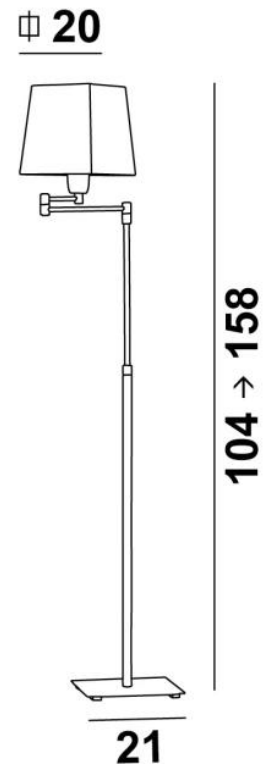

REKMARE #

REKMARE in brushed chrome with lampshade in Palmier Losanges (material from category 5)

**REKMARE** is a reading light to be placed at the end of the sofa and mounted on a square base. It is hyper-functional with its articulated and mobile arm and its adjustable height. With its contemporary and timeless look, **REKMARE** brings a *very decorative* touch to your home. Traditionally handcrafted by expert brassworkers, this reading light has a remarkable finish. To make the square lampshade that will filter the light of the bulb while creating a beautiful warm atmosphere, we offer you a large choice of fabrics, materials and colors. Choosing a **REKMARE** means choosing efficiency and originality.

#### OVERALL SIZES

H104→158cm L21→45cm

**MASSIEF MESSING BASIS** : #21 x 2,5cm

#### TECHNICAL DATA

- One E27 fitting with ring
- Adjustable arm through 360°
- Reading light adjustable in height
- A foot switch on the cable (standard)
- A foot dimmer on the cable (option)