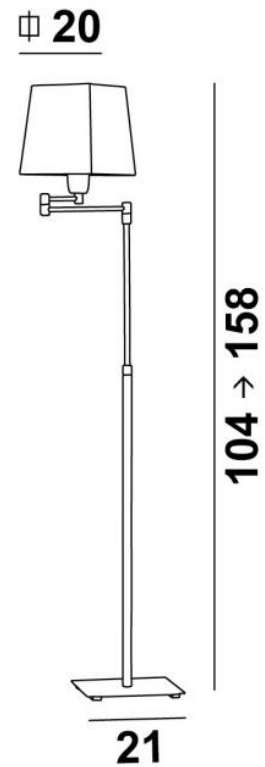

REKMARE #

REKMARE in brushed bronze with lampshade in Chinette ivoire (fabric from category 0)

REKMARE is a reading light to be placed at the end of the sofa and mounted on a square base. It is hyper-functional with its articulated and mobile arm and its adjustable height. With its contemporary and timeless look, **REKMARE** brings a *very decorative* touch to your home. Traditionally handcrafted by expert brassworkers, this reading light has a remarkable finish. To make the square lampshade that will filter the light of the bulb while creating a beautiful warm atmosphere, we offer you a large choice of fabrics, materials and colors. Choosing a **REKMARE** means choosing efficiency and originality.

OVERALL SIZES

H104→158cm L21→45cm

MASSIEF MESSING BASIS : #21 x 2,5cm

TECHNICAL DATA

One E27 fitting with ring
Adjustable arm through 360°
Reading light adjustable in height
A foot switch on the cable (standard)
A foot dimmer on the cable (option)

AVAILABLE METAL FINISHES AND CODES

29 - Brushed bronze - 3367 029

32 - Brushed chrome - 3367 032

LAMPSHADE : SIZES & CODE

#14 - 20 - 20cm

Code: 1308 + fabric code

We propose more than 150 materials/colors for lampshades.