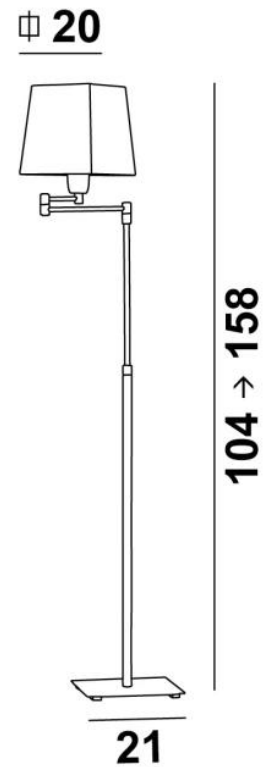

REKMARE #

REKMARE in brushed nickel with lampshade in Palmier Losanges
(material from category 5)

REKMARE is a reading light to be placed at the end of the sofa and mounted on a square base. It is hyper-functional with its articulated and mobile arm and its adjustable height. With its contemporary and timeless look, **REKMARE** brings a *very decorative* touch to your home. Traditionally handcrafted by expert brassworkers, this reading light has a remarkable finish. To make the square lampshade that will filter the light of the bulb while creating a beautiful warm atmosphere, we offer you a large choice of fabrics, materials and colors. Choosing a **REKMARE** means choosing efficiency and originality.

OVERALL SIZES

H104→158cm L21→45cm

MASSIEF MESSING BASIS : #21 x 2,5cm

TECHNICAL DATA

One E27 fitting with ring
Adjustable arm through 360°
Reading light adjustable in height
A foot switch on the cable (standard)
A foot dimmer on the cable (option)

AVAILABLE METAL FINISHES AND CODES

29 - Brushed bronze - 3367 029

LAMPSHADE : SIZES & CODE

#14 - 20 - 20cm

Code: 1308 + fabric code

We propose more than 180 fabrics/materials/colors for lampshades

LIGHTING COLLECTION