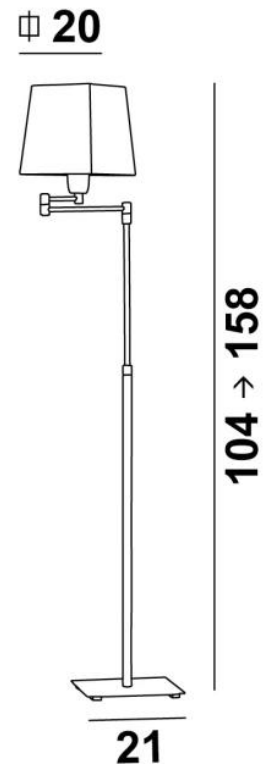

REKMARE #

REKMARE in brushed chrome with lampshade in Palmier Losanges (material from category 5)

REKMARE is a reading light to be placed at the end of the sofa and mounted on a square base. It is hyper-functional with its articulated and mobile arm and its adjustable height. With its contemporary and timeless look, **REKMARE** brings a *very decorative* touch to your home. Traditionally handcrafted by expert brassworkers, this reading light has a remarkable finish. To make the square lampshade that will filter the light of the bulb while creating a beautiful warm atmosphere, we offer you a large choice of fabrics, materials and colors. Choosing a **REKMARE** means choosing efficiency and originality.

OVERALL SIZES

H104→158cm L21→45cm

MASSIEF MESSING BASIS : #21 x 2,5cm

TECHNICAL DATA

- One E27 fitting with ring
- Adjustable arm through 360°
- Reading light adjustable in height
- A foot switch on the cable (standard)
- A foot dimmer on the cable (option)

AVAILABLE METAL FINISHES AND CODES

29 - Brushed bronze - 3367 029

32 - Brushed chrome - 3367 032

LAMPSHADE : SIZES & CODE

#14 - 20 - 20cm

Code: 1308 + fabric code

We propose more than 180 fabrics/materials/colors for lampshades