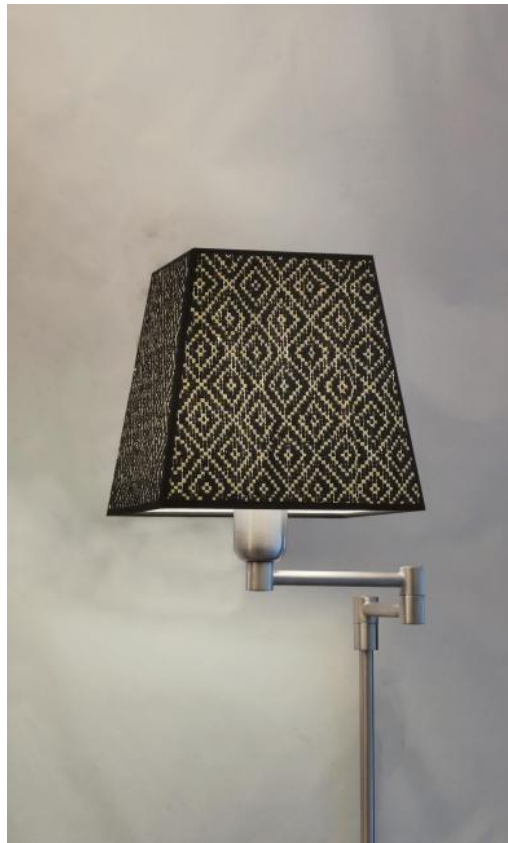

REKMARE #

REKMARE in brushed nickel with lampshade in Palmier Losanges
(material from category 5)

REKMARE is a reading light to be placed at the end of the sofa and mounted on a square base. It is hyper-functional with its articulated and mobile arm and its adjustable height. With its contemporary and timeless look, **REKMARE** brings a *very decorative* touch to your home. Traditionally handcrafted by expert brassworkers, this reading light has a remarkable finish. To make the square lampshade that will filter the light of the bulb while creating a beautiful warm atmosphere, we offer you a large choice of fabrics, materials and colors. Choosing a **REKMARE** means choosing efficiency and originality.

OVERALL SIZES

H104→158cm L21→45cm

MASSIEF MESSING BASIS : #21 x 2,5cm

TECHNICAL DATA

One E27 fitting with ring
Adjustable arm through 360°
Reading light adjustable in height
A foot switch on the cable (standard)
A foot dimmer on the cable (option)

AVAILABLE METAL FINISHES AND CODES

29 - Brushed bronze - 3367 029

LAMPSHADE : SIZES & CODE

#14 - 20 - 20cm

Code: 1308 + fabric code

We propose more than 180 fabrics/materials/colors for lampshades

LIGHTING COLLECTION