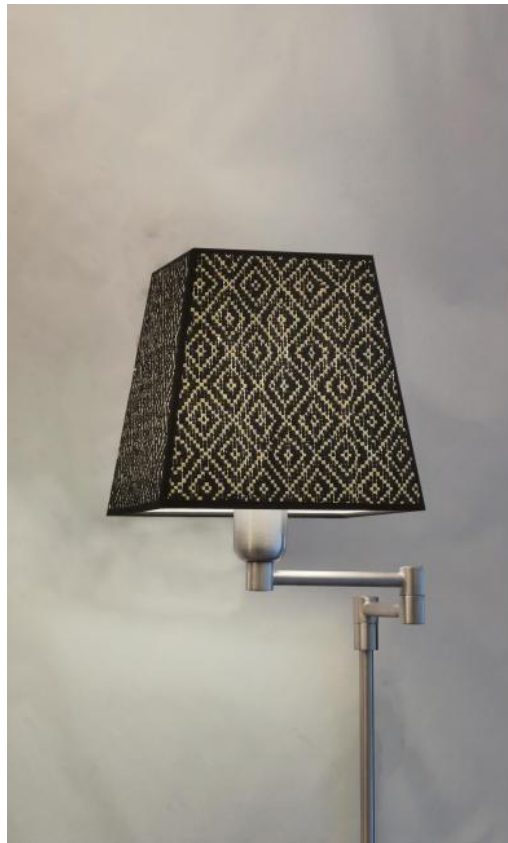

REKMARE #

REKMARE in brushed chrome with lampshade in Palmier Losanges (material from category 5)

REKMARE is a reading light to be placed at the end of the sofa and mounted on a square base. It is hyper-functional with its articulated and mobile arm and its adjustable height. With its contemporary and timeless look, **REKMARE** brings a *very decorative* touch to your home. Traditionally handcrafted by expert brassworkers, this reading light has a remarkable finish. To make the square lampshade that will filter the light of the bulb while creating a beautiful warm atmosphere, we offer you a large choice of fabrics, materials and colors. Choosing a **REKMARE** means choosing efficiency and originality.

OVERALL SIZES

H104→158cm L21→45cm

MASSIEF MESSING BASIS : #21 x 2,5cm

TECHNICAL DATA

- One E27 fitting with ring
- Adjustable arm through 360°
- Reading light adjustable in height
- A foot switch on the cable (standard)
- A foot dimmer on the cable (option)

AVAILABLE METAL FINISHES AND CODES

29 - Brushed bronze - 3367 029

32 - Brushed chrome - 3367 032

LAMPSHADE : SIZES & CODE

#14 - 20 - 20cm

Code: 1308 + fabric code

We propose more than 180 fabrics/materials/colors for lampshades