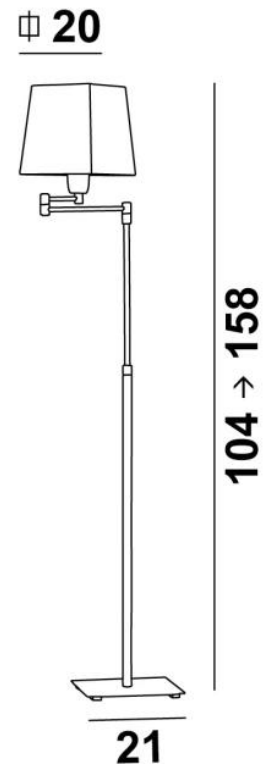

REKMARE #

REKMARE in brushed chrome with lampshade in Palmier Losanges (material from category 5)

REKMARE is a reading light to be placed at the end of the sofa and mounted on a square base. It is hyper-functional with its articulated and mobile arm and its adjustable height. With its contemporary and timeless look, **REKMARE** brings a *very decorative* touch to your home. Traditionally handcrafted by expert brassworkers, this reading light has a remarkable finish. To make the square lampshade that will filter the light of the bulb while creating a beautiful warm atmosphere, we offer you a large choice of fabrics, materials and colors. Choosing a **REKMARE** means choosing efficiency and originality.

OVERALL SIZES

H104→158cm L21→45cm

MASSIEF MESSING BASIS : #21 x 2,5cm

TECHNICAL DATA

One E27 fitting with ring
Adjustable arm through 360°
Reading light adjustable in height
A foot switch on the cable (standard)
A foot dimmer on the cable (option)

AVAILABLE METAL FINISHES AND CODES

29 - Brushed bronze - 3367 029

32 - Brushed chrome - 3367 032

LAMPSHADE : SIZES & CODE

#14 - 20 - 20cm

Code: 1308 + fabric code

We propose more than 150 materials/colors for lampshades.