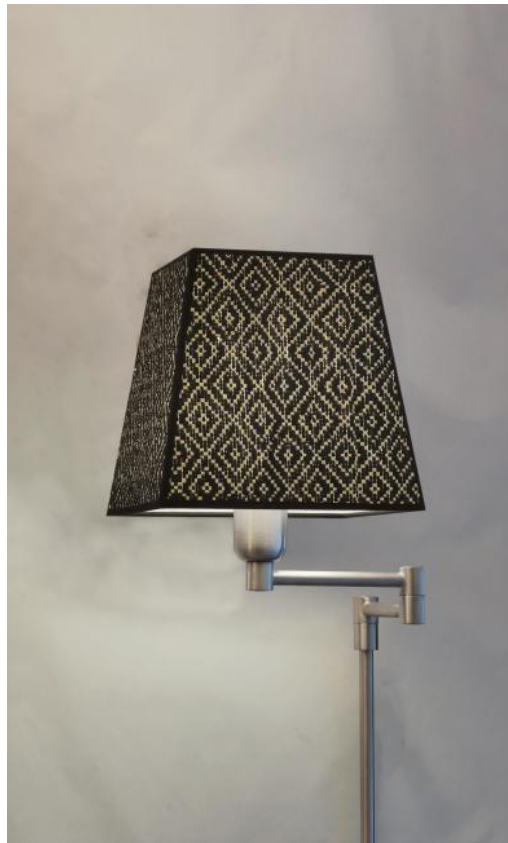

REKMARE #

REKMARE in brushed chrome with lampshade in Palmier Losanges (material from category 5)

**REKMARE** is a reading light to be placed at the end of the sofa and mounted on a square base. It is hyper-functional with its articulated and mobile arm and its adjustable height. With its contemporary and timeless look, **REKMARE** brings a *very decorative* touch to your home. Traditionally handcrafted by expert brassworkers, this reading light has a remarkable finish. To make the square lampshade that will filter the light of the bulb while creating a beautiful warm atmosphere, we offer you a large choice of fabrics, materials and colors. Choosing a **REKMARE** means choosing efficiency and originality.

#### OVERALL SIZES

H104→158cm L21→45cm

**MASSIEF MESSING BASIS** : #21 x 2,5cm

#### TECHNICAL DATA

- One E27 fitting with ring
- Adjustable arm through 360°
- Reading light adjustable in height
- A foot switch on the cable (standard)
- A foot dimmer on the cable (option)