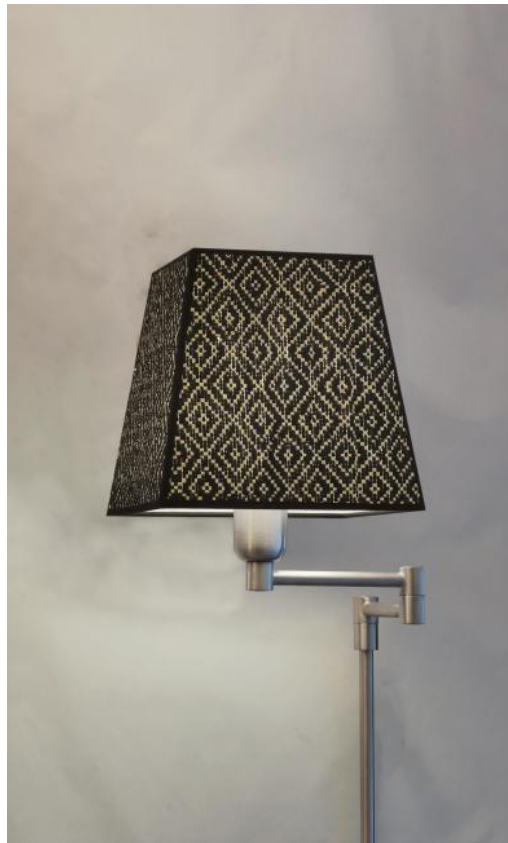

REKMARE #

REKMARE in brushed chrome with lampshade in Palmier Losanges (material from category 5)

REKMARE is a reading light to be placed at the end of the sofa and mounted on a square base. It is hyper-functional with its articulated and mobile arm and its adjustable height. With its contemporary and timeless look, **REKMARE** brings a *very decorative* touch to your home. Traditionally handcrafted by expert brassworkers, this reading light has a remarkable finish. To make the square lampshade that will filter the light of the bulb while creating a beautiful warm atmosphere, we offer you a large choice of fabrics, materials and colors. Choosing a **REKMARE** means choosing efficiency and originality.

OVERALL SIZES

H104→158cm L21→45cm

MASSIEF MESSING BASIS : #21 x 2,5cm

TECHNICAL DATA

One E27 fitting with ring
Adjustable arm through 360°
Reading light adjustable in height
A foot switch on the cable (standard)
A foot dimmer on the cable (option)

AVAILABLE METAL FINISHES AND CODES

29 - Brushed bronze - 3367 029

32 - Brushed chrome - 3367 032

LAMPSHADE : SIZES & CODE

#14 - 20 - 20cm

Code: 1308 + fabric code

We propose more than 150 materials/colors for lampshades.