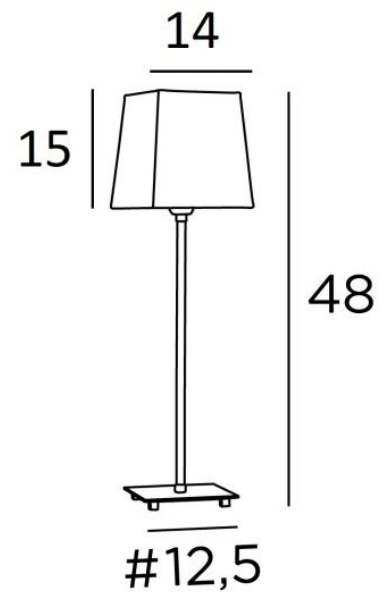

SENNEFER 1

SENNEFER 1 in brushed bronze with lampshade in Stone Kaolin (fabric from category 4)

Table light with a square lampshade

Unique and original, it is always up-to-date with its minimalist and sober design

OVERALL SIZES

H48cm #14cm

BASE

Solid brass base : #12,5 x 1,5cm

TECHNICAL DATA

E27 fitting with ring

Switch on the cable

AVAILABLE METAL FINISHES AND CODES

29 - Brushed bronze - 2373 029

32 - Brushed chrome - 2373 032

LAMPSHADE : SIZES & CODE

#11 - 14 - 15cm

Code: 1302 + fabric code

We propose more than 180 fabrics/materials/colors for lampshades

LIGHTING COLLECTION