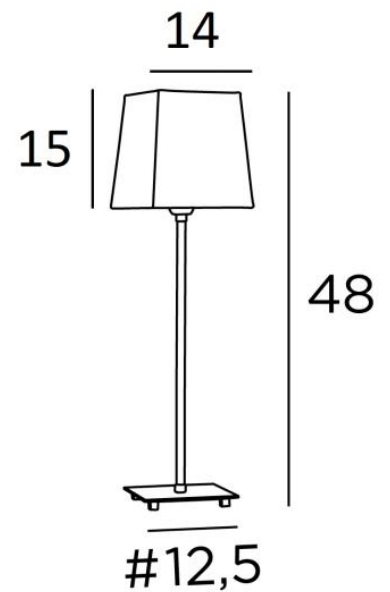

SENNEFER 1

SENNEFER 1 in brushed bronze with lampshade in Stone Kaolin (fabric from category 4)

Table light with a square lampshade

Unique and original, it is always up-to-date with its minimalist and sober design

SENNEFER 1 is a beautiful mood lighting to place on a piece of furniture or a bedside table and is very discreet and easy to complete a decoration

With the large choice of materials and colors we offer, you will have no trouble choosing the lampshade that will embellish your lamp and your decoration

OVERALL SIZES

H48cm #14cm

BASE

Solid brass base : #12,5 x 1,5cm

TECHNICAL DATA

E27 fitting with ring

Switch on the cable

AVAILABLE METAL FINISHES AND CODES

29 - Brushed bronze - 2373 029

32 - Brushed chrome - 2373 032

LAMPSHADE : SIZES & CODE

#11 - 14 - 15cm

Code: 1302 + fabric code

We propose more than 180 fabrics/materials/colors for lampshades

LIGHTING COLLECTION