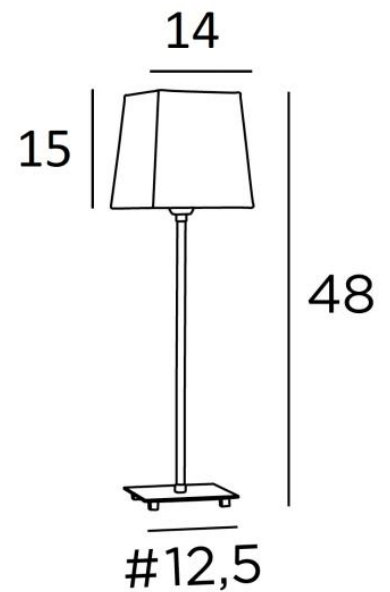

SENNEFER

SENNEFER in brushed bronze with lampshade in Stone Kaolin (fabric from category 4)

Table light with a square lampshade

Unique and original, it is always up-to-date with its minimalist and sober design

SENNEFER is a beautiful mood lighting to place on a piece of furniture or a bedside table and is very discreet and easy to complete a decoration

With the large choice of materials and colors we offer, you will have no trouble choosing the lampshade that will embellish your lamp and your decoration

OVERALL SIZES

H48cm #14cm

BASE

Solid brass base : #12,5 x 1,5cm

TECHNICAL DATA

E27 fitting with ring

Switch on the cable

AVAILABLE METAL FINISHES AND CODES

29 - Brushed bronze - 2373 029

33 - Brushed nickel - 2373 033

LAMPSHADE : SIZES & CODE

#11 - 14 - 15cm

Code: 1302 + fabric code

We propose more than 180 fabrics/materials/colors for lampshades

LIGHTING COLLECTION