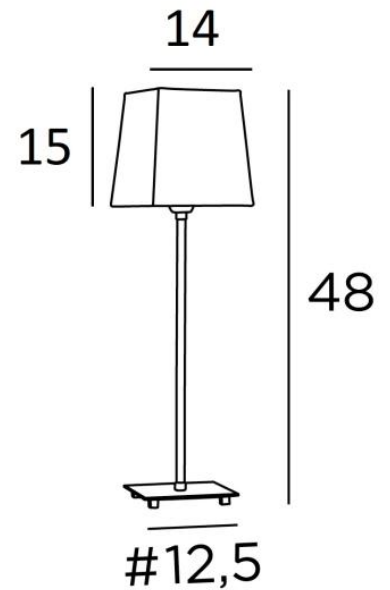

SENNEFER 1

SENNEFER 1 in brushed bronze with lampshade in Stone Kaolin (fabric from category 4)

Table light with a square lampshade

Unique and original, it is always up-to-date with its minimalist and sober design

SENNEFER 1 is a beautiful mood lighting to place on a piece of furniture or a bedside table and is very discreet and easy to complete a decoration

With the large choice of materials and colors we offer, you will have no trouble choosing the lampshade that will embellish your lamp and your decoration

OVERALL SIZES

H48cm #14cm

BASE

Solid brass base : #12,5 x 1,5cm

TECHNICAL DATA

E27 fitting with ring

Switch on the cable

AVAILABLE METAL FINISHES AND CODES

29 - Brushed bronze - 2373 029

32 - Brushed chrome - 2373 032

LAMPSHADE : SIZES & CODE

#11 - 14 - 15cm

Code: 1302 + fabric code

We propose more than 150 materials/colors for lampshades.

LIGHTING COLLECTION