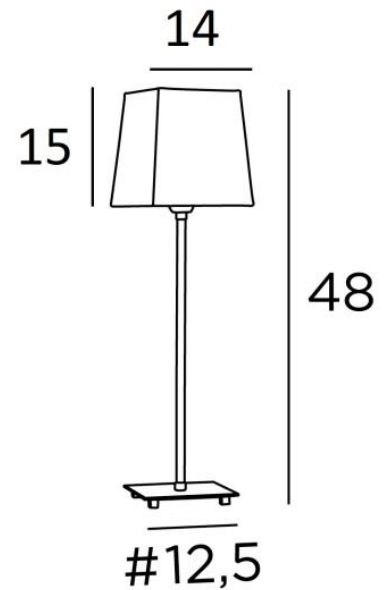

SENNEFER 1

SENNEFER 1 in brushed bronze with lampshade in Stone Kaolin (fabric from category 4)

Table light with a square lampshade

Unique and original, it is always up-to-date with its minimalist and sober design

OVERALL SIZES

H48cm #14cm

BASE

Solid brass base : #12,5 x 1,5cm

TECHNICAL DATA

E27 fitting with ring

Switch on the cable

AVAILABLE METAL FINISHES AND CODES

29 - Brushed bronze - 2373 029

32 - Brushed chrome - 2373 032

LAMPSHADE : SIZES & CODE

#11 - 14 - 15cm

Code: 1302 + fabric code

We propose more than 150 materials/colors for lampshades.

LIGHTING COLLECTION