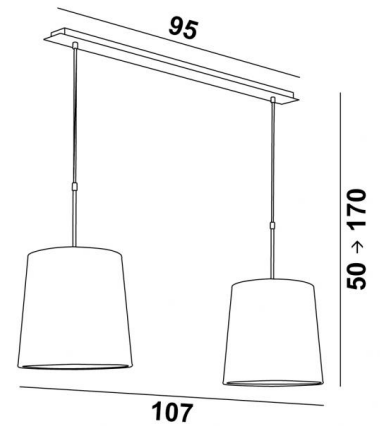

MEREROUKA 2 o28

MEREROUKA 2 in brushed bronze with lampshades in Chinette ivoire (fabric from category 0)

Suspension with two round conical lampshades. Also available with 3 lampshades. Adjustable in height when mounting. To be placed above a table or desk

OVERALL SIZES

H50cm→170cm L107 x 28cm

BASE

Plate : 95 x 7,5cm

Box : 91 x 6 x 2,2cm

TECHNICAL DATA

Two metal E27 fittings with ring

Dimmable suspension

Distance between fittings : 79cm

Suspension adjustable in height during the installation

On request : longer suspension tubes

A fixing plate for the ceiling base (plan in PDF)

AVAILABLE METAL FINISHES AND CODES

29 - Brushed bronze - 4154 029

33 - Brushed nickel - 4154 033

LAMPSHADE : SIZES & CODE

Ø23 - 28 - 28cm (x2)

Code: 4157 + fabric code

We offer more than 150 materials and colors