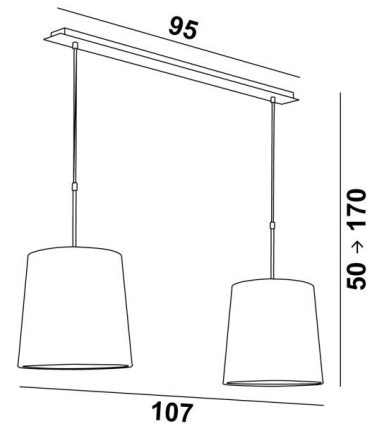

MEREROUKA 2 o28

MEREROUKA 2 in brushed bronze with two round lampshades in Stone Diorite (fabric from category 4)

MEREROUKA 2 o28 is a beautiful suspension with two round conical lampshades

A long suspension lamp with a beautiful and imposing ceiling base consisting of a large box and a long, wide decorative plate. This base gives you a lot of freedom to place the luminaire on the electrical connection and in the middle of your table

Easy to install, this suspension lamp can be placed above a rectangular table or desk

Also available in a larger size with three identical lampshades

OVERALL SIZES

H50cm→170cm L107 x 28cm

BASE

Plate: 95 x 7,5cm Box: 91 x 6 x 2,2cm

TECHNICAL DATA

Two metal E27 fittings with ring

Dimmable suspension

Distance between fittings : 79cm

Suspension adjustable in height during the installation

On request : longer suspension tubes

A fixing plate for the ceiling base ([plan in PDF](#))

AVAILABLE METAL FINISHES AND CODES

28 - Light bronze - 4154 028

29 - Brushed bronze - 4154 029

33 - Brushed nickel - 4154 033

LAMPSHADE : SIZES & CODE

Ø23 - 28 - 28cm (x2)

Code: 4157 + fabric code

We propose more than 150 materials/colors for lampshades.