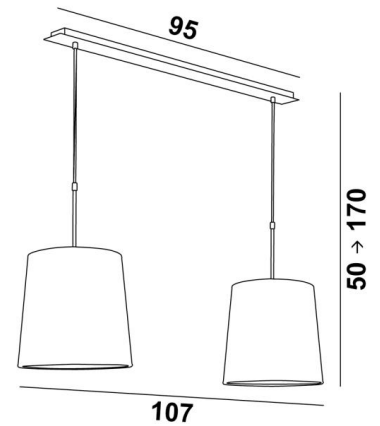

MEREROUKA 2 o28

MEREROUKA 2 in brushed bronze with two round lampshades in Stone Diorite (fabric from category 4)

MEREROUKA 2 o28 is a beautiful suspension with two round conical lampshades

A long suspension lamp with a beautiful and imposing ceiling base consisting of a large box and a long, wide decorative plate. This base gives you a lot of freedom to place the luminaire on the electrical connection and in the middle of your table

Two sets of height-adjustable tubes allow for the placement of lampshades

A beautiful suspension lamp like the **MEREROUKA** is much more than just flipping a switch, it is about bringing color and warmth into an interior. Choose carefully from our wide range of fabrics or materials that will perfectly adorn this light and your home

Easy to install, this suspension lamp can be placed above a rectangular table or desk

Also available in a larger size with three identical lampshades

OVERALL SIZES

H50cm→170cm L107 x 28cm

BASE

Plate : 95 x 7,5cm

Box : 91 x 6 x 2,2cm

TECHNICAL DATA

Two metal E27 fittings with ring

Dimmable suspension

Distance between fittings : 79cm

Suspension adjustable in height during the installation

On request : longer suspension tubes