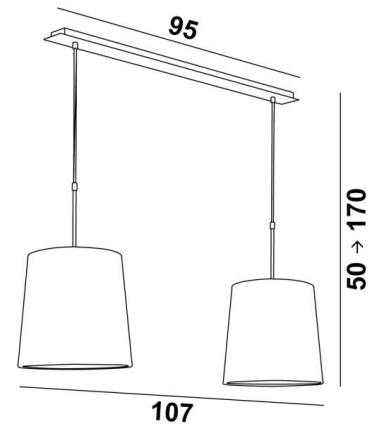

## MEREROUKA 2 o28

MEREROUKA 2 in brushed bronze with two round lampshades in Stone Diorite (fabric from category 4)

**MEREROUKA 2 o28** is a beautiful suspension with two round conical lampshades

A long suspension lamp with a beautiful and imposing ceiling base consisting of a large box and a long, wide decorative plate. This base gives you a lot of freedom to place the luminaire on the electrical connection and in the middle of your table

Easy to install, this suspension lamp can be placed above a rectangular table or desk

Also available in a larger size with three identical lampshades

### OVERALL SIZES

H50cm→170cm L107 x 28cm

### BASE

Plate: 95 x 7,5cm Box: 91 x 6 x 2,2cm