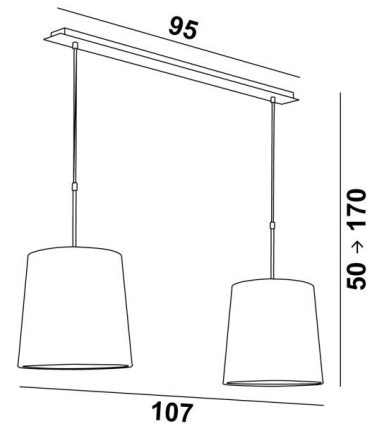

MEREROUKA 2 o28

MEREROUKA 2 in brushed bronze with two round lampshades in Stone Diorite (fabric from category 4)

MEREROUKA 2 o28 is a beautiful suspension with two round conical lampshades

A long suspension lamp with a beautiful and imposing ceiling base consisting of a large box and a long, wide decorative plate. This base gives you a lot of freedom to place the luminaire on the electrical connection and in the middle of your table

Easy to install, this suspension lamp can be placed above a rectangular table or desk

Also available in a larger size with three identical lampshades

OVERALL SIZES

H50cm→170cm L107 x 28cm

BASE

Plate: 95 x 7,5cm Box: 91 x 6 x 2,2cm

TECHNICAL DATA

Two metal E27 fittings with ring

Dimmable suspension

Distance between fittings : 79cm

Suspension adjustable in height during the installation

On request : longer suspension tubes

A fixing plate for the ceiling base ([plan in PDF](#))

AVAILABLE METAL FINISHES AND CODES

28 - Light bronze - 4154 028

29 - Brushed bronze - 4154 029

33 - Brushed nickel - 4154 033

LAMPSHADE : SIZES & CODE

Ø23 - 28 - 28cm (x2)

Code: 4157 + fabric code

We propose more than 180 fabrics/materials/colors for lampshades