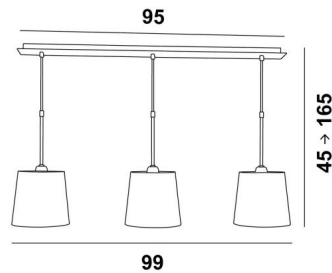

## ARSINOE o

ARSINOE in brushed bronze with lampshades in Coton Vert Prairie (fabric from category 1)

**ARSINOE o** is a suspension with three round conical lampshades

This suspension consists of a beautiful and imposing ceiling base, which consists of a casing and a large decorative plate. Three sets, height-adjustable tubes, for fitting lampshades.

### OVERALL SIZES

H45→165cm L99 x 20cm

**BASE :** Plate 95 x 7,5cm Box 91 x 6 x 2,2cm

### TECHNICAL DATA

Three metal E27 fittings with ring

Dimmable suspension

Distance between fittings : 39,5cm

Suspension adjustable in height during the installation

On request : longer suspension tubes

A fixing plate for the ceiling base ([plan in PDF](#))

### LAMPSHADE : SIZES & CODE

Ø16 - 20 - 19cm (x3)

Code: 4116 + fabric code

We propose more than 180 fabrics/materials/colors for lampshades

**LIGHTING COLLECTION**