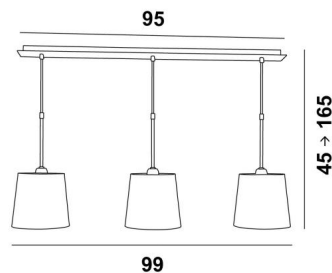

## ARSINOE o

ARSINOE in brushed bronze with lampshades in Coton Vert Prairie (fabric from category 1)

**ARSINOE o** is a suspension with three round conical lampshades

This suspension consists of a beautiful and imposing ceiling base, which consists of a casing and a large decorative plate. Three sets, height-adjustable tubes, for fitting lampshades.

### OVERALL SIZES

H45→165cm L99 x 20cm

**BASE :** Plate 95 x 7,5cm Box 91 x 6 x 2,2cm

### TECHNICAL DATA

Three metal E27 fittings with ring

Dimmable suspension

Distance between fittings : 39,5cm

Suspension adjustable in height during the installation

On request : longer suspension tubes

A fixing plate for the ceiling base ([plan in PDF](#))

### LAMP SHADE : SIZES & CODE

Ø16 - 20 - 19cm (x3)

Code: 4116 + fabric code

We propose more than 150 materials/colors for lampshades.