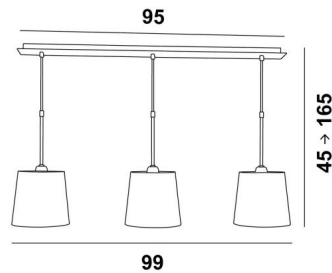

## ARSINOE o

ARSINOE in brushed bronze with lampshades in Coton Vert Prairie (fabric from category 1)

**ARSINOE o** is a suspension with three round conical lampshades

This suspension consists of a beautiful and imposing ceiling base, which consists of a casing and a large decorative plate. Three sets, height-adjustable tubes, for fitting lampshades.

### OVERALL SIZES

H45→165cm L99 x 20cm

**BASE :** Plate 95 x 7,5cm Box 91 x 6 x 2,2cm

### TECHNICAL DATA

Three metal E27 fittings with ring

Dimmable suspension

Distance between fittings : 39,5cm

Suspension adjustable in height during the installation

On request : longer suspension tubes

A fixing plate for the ceiling base ([plan in PDF](#))

### LAMPSHADE : SIZES & CODE

Ø16 - 20 - 19cm (x3)

Code: 4116 + fabric code

We propose more than 150 materials/colors for lampshades.

**LIGHTING COLLECTION**