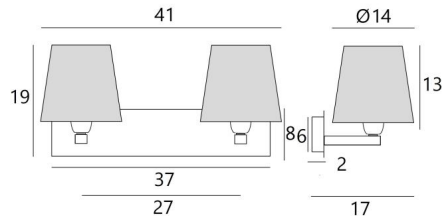

MONTOU o

MONTOU in brushed bronze with lampshades in Stone Granit (fabric from category 4)

MONTOU o is the equivalent of two small wall lights **RAMOSE 1 o**

With her pure and timeless design, she will be perfect to embellish your interior with more brightness, but always with sobriety and elegance

OVERALL SIZES

H19cm L41cm |→17cm

BASE

Plate : 37 x 8cm

Box : 31 x 6 x 2cm

TECHNICAL DATA

Two E27 fittings with ring

Distance between fittings: 27cm

Ø10 - 14 - 13cm (x2)

Code: 1101 + fabric code

We propose more than 180 fabrics/materials/colors for lampshades