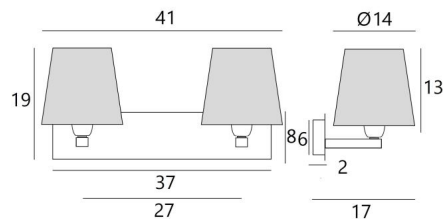

MONTOU in brushed bronze with lampshades in Stone Granit (fabric from category 4)