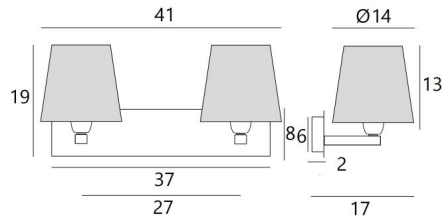

MONTOU o

MONTOU in brushed bronze with lampshades in Stone Granit (fabric from category 4)

MONTOU o is the equivalent of two small wall lights **RAMOSE 1 o**

With her pure and timeless design, she will be perfect to embellish your interior with more brightness, but always with sobriety and elegance

OVERALL SIZES

H19cm L41cm |→17cm

BASE

Plate : 37 x 8cm

Box : 31 x 6 x 2cm

TECHNICAL DATA

Two E27 fittings with ring

Distance between fittings: 27cm

Dimmable wall light

A fixing plate for the wall box ([plan in PDF](#))

AVAILABLE METAL FINISHES AND CODES

28 - Light bronze - 1133 028

29 - Brushed bronze - 1133 029

LAMPSHADE : SIZES & CODE

Ø10 - 14 - 13cm (x2)