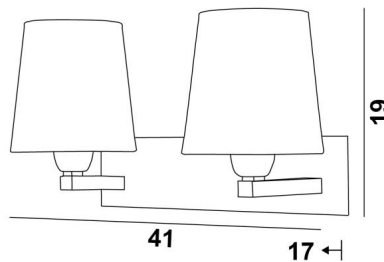

MONTOU o

MONTOU in brushed bronze with lampshades in Stone Granit (fabric from category 4)

MONTOU o is the equivalent of two small wall lights **RAMOSE 1 o**

With her pure and timeless design, she will be perfect to embellish your interior with more brightness, but always with sobriety and elegance

OVERALL SIZES

H19cm L41cm |→17cm

BASE

Plate : 37 x 8cm

Box : 31 x 6 x 2cm

TECHNICAL DATA

Two E27 fittings with ring

Dimmable wall light