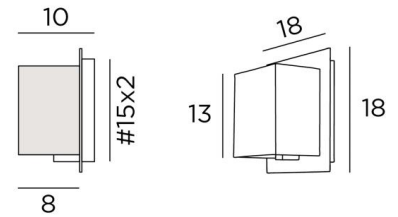

DEIR 1 #

DEIR 1 in brushed bronze with lampshade in Turda Blond (fabric from category 3)

**DEIR 1 #** is a small wall light with a rectangular screen lampshade

An original design, with its lampshade that seems to penetrate through a brass plate

#### OVERALL SIZES

H18cm L18cm |→10cm

#### BASE

Plate: #18cm Box: #15 x 2cm

#### LAMPSHADE : SIZES & CODE

9x13x9 - 9x13x9 - 13cm

Code: 1534 + fabric code

We propose more than 180 fabrics/materials/colors for lampshades

LIGHTING COLLECTION