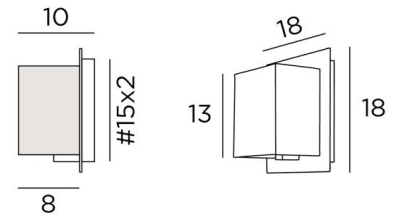

DEIR 1 #

DEIR 1 in brushed bronze with lampshade in Turda Blond (fabric from category 3)

**DEIR 1 #** is a small wall light with a rectangular screen lampshade

An original design, with its lampshade that seems to penetrate through a brass plate

#### OVERALL SIZES

H18cm L18cm |→10cm

#### BASE

Plate: #18cm Box: #15 x 2cm

#### LAMPSHADE : SIZES & CODE

9x13x9 - 9x13x9 - 13cm

Code: 1534 + fabric code

We propose more than 150 materials/colors for lampshades.

LIGHTING COLLECTION