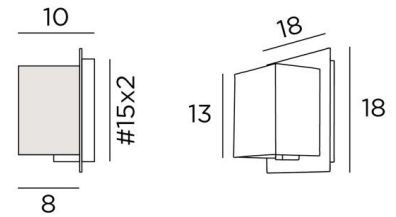

DEIR 1 #

DEIR 1 in brushed bronze with lampshade in Turda Blond (fabric from category 3)

DEIR 1 # is a small wall light with a rectangular screen lampshade

An original design, with its lampshade that seems to penetrate through a brass plate

DEIR 1 # is delivered with a LED bulb (G9) creating a warm and discreet lighting atmosphere

She can be placed on either side of a mirror or frame. In other places, she provides a discreet and subdued lighting atmosphere

With the large choice of fabrics, materials and colours that we offer, you will have no trouble finding the lampshade that will embellish your wall light and your interior

OVERALL SIZES

H18cm L18cm |→10cm

BASE

Plate: #18cm Box: #15 x 2cm

TECHNICAL DATA

One G9 fitting

Wall light delivered with one LED bulb :

consumption: 4W brightness: 470lm colour temperature: 2700°K anti-UV dimmable

A fixing plate for the wall box ([plan in PDF](#))