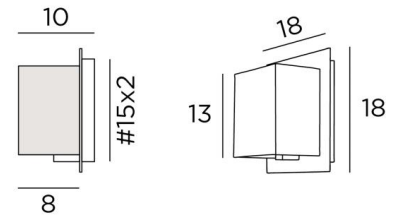

DEIR 1 #

DEIR 1 in brushed bronze with lampshade in Turda Blond (fabric from category 3)

DEIR 1 # is a small wall light with a rectangular screen lampshade

An original design, with its lampshade that seems to penetrate through a brass plate

DEIR 1 # is delivered with a LED bulb (G9) creating a warm and discreet lighting atmosphere

She can be placed on either side of a mirror or frame. In other places, she provides a discreet and subdued lighting atmosphere

With the large choice of fabrics, materials and colours that we offer, you will have no trouble finding the lampshade that will embellish your wall light and your interior

OVERALL SIZES

H18cm L18cm |→10cm

BASE

Plate: #18cm Box: #15 x 2cm

TECHNICAL DATA

One G9 fitting

Wall light delivered with one LED bulb :

consumption: 4W brightness: 470lm colour temperature: 2700°K anti-UV dimmable

A fixing plate for the wall box ([plan in PDF](#))