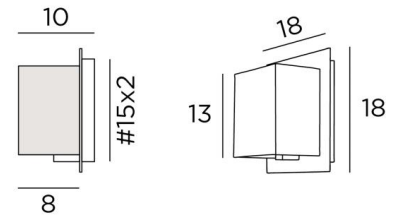

DEIR 1 #

DEIR 1 in brushed bronze with lampshade in Turda Blond (fabric from category 3)

DEIR 1 # is a small wall light with a rectangular screen lampshade

An original design, with its lampshade that seems to penetrate through a brass plate

DEIR 1 # is delivered with a LED bulb (G9) creating a warm and discreet lighting atmosphere

She can be placed on either side of a mirror or frame. In other places, she provides a discreet and subdued lighting atmosphere

With the large choice of fabrics, materials and colors that we offer, you will have no trouble finding the lampshade that will embellish your wall light and your interior

OVERALL SIZES

H18cm L18cm |→10cm

BASE

Plate : #18cm

Box : #15 x 2cm

TECHNICAL DATA

One G9 fitting

Wall light delivered with one LED bulb :

consumption : 4W

brightness : 470lm