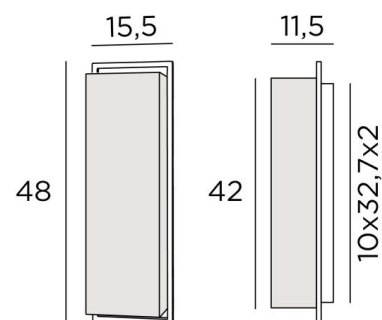

HEBY 1

HEBY 1 in brushed bronze with lampshade in Bobby (fabric from category 3)

HEBY 1 is a rectangular, full-height screen that is inserted into a wall light, encircled by a solid brass frame

Not visible are two E27 fittings that diffuses a powerful light in all directions

To personalise this prestigious wall light, a wide choice of fabrics, materials and colors is available to create a beautiful, warm atmosphere with lots of light to enhance your decor

OVERALL SIZES

H48cm L15,5cm |→11,5cm

BASE

Plate : 15,5 x 48cm

Box : 10 x 32,7 x 2cm

TECHNICAL DATA

Two E27 fittings

Dimmable wall light

A fixing plate for the wall box ([plan in PDF](#))

AVAILABLE METAL FINISHES AND CODES

28 - Light bronze - 1542 028

29 - Brushed bronze - 1542 029

32 - Brushed chrome - 1542 032

LAMPSHADE : SIZES & CODE

9x13x9 - 9x13x9 - 42cm

Code: 1542 + fabric code

We propose more than 180 fabrics/materials/colors for lampshades