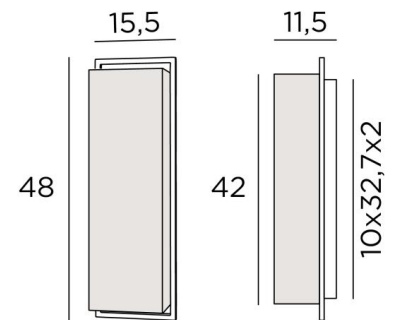

HEBY

HEBY in brushed bronze with lampshade in Bobby (fabric from category 3)

HEBY is a rectangular, full-height screen that is inserted into a wall light, encircled by a solid brass frame. Not visible are two E27 fittings that diffuse a powerful light in all directions. To personalise this prestigious wall light, a wide choice of fabrics, materials and colors is available to create a beautiful, warm atmosphere with lots of light to enhance your decor.

OVERALL SIZES

H48cm L15,5cm |→11,5cm

BASE

Plate : 15,5 x 48cm

Box : 10 x 32,7 x 2cm

TECHNICAL DATA

Two E27 fittings

Dimmable wall light

A fixing plate for the wall box ([plan in PDF](#))

AVAILABLE METAL FINISHES AND CODES

28 - Light bronze - 1542 028

29 - Brushed bronze - 1542 029

LAMPSHADE : SIZES & CODE

9x13x9 - 9x13x9 - 42cm

Code: 1542 + fabric code