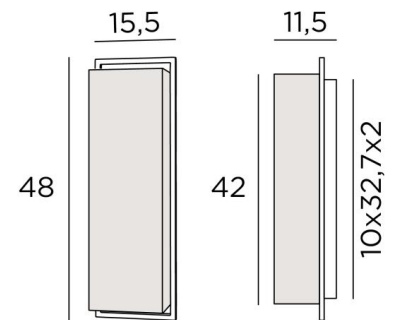

HEBY 1

HEBY 1 in brushed bronze with lampshade in Bobby (fabric from category 3)

HEBY 1 is a rectangular, full-height screen that is inserted into a wall light, encircled by a solid brass frame

Not visible are two E27 fittings that diffuses a powerful light in all directions

To personalise this prestigious wall light, a wide choice of fabrics, materials and colors is available to create a beautiful, warm atmosphere with lots of light to enhance your decor

OVERALL SIZES

H48cm L15,5cm |→11,5cm

BASE

Plate : 15,5 x 48cm

Box : 10 x 32,7 x 2cm

TECHNICAL DATA

Two E27 fittings

Dimmable wall light

A fixing plate for the wall box ([plan in PDF](#))

AVAILABLE METAL FINISHES AND CODES

29 - Brushed bronze - 1542 029

LAMPSHADE : SIZES & CODE

9x13x9 - 9x13x9 - 42cm

Code: 1542 + fabric code

We propose more than 150 materials/colors for lampshades.