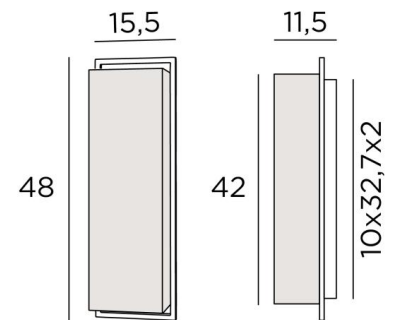

HEBY 1

HEBY 1 in brushed bronze with lampshade in Bobby (fabric from category 3)

HEBY 1 is a rectangular, full-height screen that is inserted into a wall light, encircled by a solid brass frame

Not visible are two E27 fittings that diffuses a powerful light in all directions

To personalise this prestigious wall light, a wide choice of fabrics, materials and colors is available to create a beautiful, warm atmosphere with lots of light to enhance your decor

OVERALL SIZES

H48cm L15,5cm |→11,5cm

BASE

Plate : 15,5 x 48cm

Box : 10 x 32,7 x 2cm

TECHNICAL DATA

Two E27 fittings

Dimmable wall light

A fixing plate for the wall box ([plan in PDF](#))

AVAILABLE METAL FINISHES AND CODES

28 - Light bronze - 1542 028

29 - Brushed bronze - 1542 029

32 - Brushed chrome - 1542 032

LAMPSHADE : SIZES & CODE

9x13x9 - 9x13x9 - 42cm

Code: 1542 + fabric code

We propose more than 180 fabrics/materials/colors for lampshades