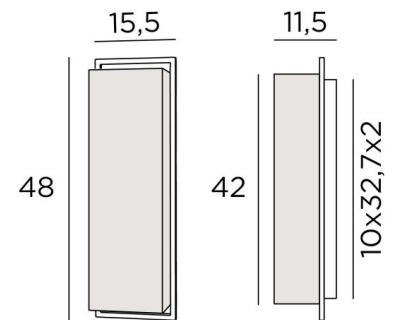

HEBY

HEBY in brushed bronze with lampshade in Bobby (fabric from category 3)

**HEBY** is a rectangular, full-height screen that is inserted into a wall light, encircled by a solid brass frame. Not visible are two E27 fittings that diffuse a powerful light in all directions. To personalise this prestigious wall light, a wide choice of fabrics, materials and colors is available to create a beautiful, warm atmosphere with lots of light to enhance your decor.

#### OVERALL SIZES

H48cm L15,5cm |→11,5cm

#### BASE

Plate : 15,5 x 48cm

Box : 10 x 32,7 x 2cm

#### LAMPSHADE : SIZES & CODE

9x13x9 - 9x13x9 - 42cm

Code: 1542 + fabric code

We propose more than 180 fabrics/materials/colors for lampshades