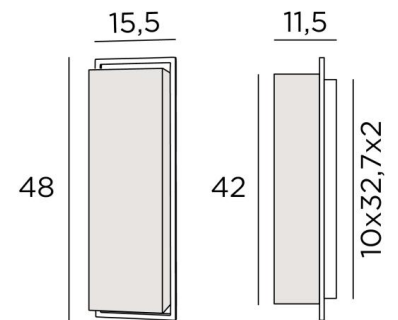

## HEBY 1

HEBY 1 in brushed bronze with lampshade in Bobby (fabric from category 3)

**HEBY 1** is a rectangular, full-height screen that is inserted into a wall light, encircled by a solid brass frame

Not visible are two E27 fittings that diffuses a powerful light in all directions

### OVERALL SIZES

H48cm L15,5cm |→11,5cm

### BASE

Plate : 15,5 x 48cm

Box : 10 x 32,7 x 2cm

### LAMPSHADE : SIZES & CODE

9x13x9 - 9x13x9 - 42cm

Code: 1542 + fabric code

We propose more than 180 fabrics/materials/colors for lampshades

**LIGHTING COLLECTION**