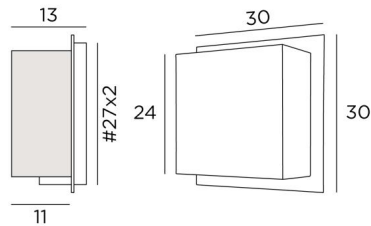

## DEIR 2 #

DEIR 2 in brushed bronze with lampshade in Jacinthe Naturelle (material from category 5)

**DEIR 2 #** is a large wall light with a rectangular screen lampshade

An original design, with its lampshade that seems to penetrate through a brass plate

### OVERALL SIZES

H30cm L30cm |→13cm

### BASE

Plate : #30cm

Box : #27 x 2cm

### LAMPSHADE : SIZES & CODE

11x24x11 - 11x24x11 - 24cm

Code: 1536 + fabric code

We propose more than 150 materials/colors for lampshades.