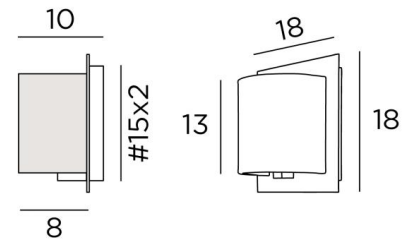

DEIR 1 o

DEIR 1 in brushed bronze with lampshade in Turda Abricot (fabric from category 3)

**DEIR 1 o** is a small wall light with a half-round screen lampshade

An original design, with its lampshade that seems to penetrate through a brass plate

**DEIR 1 o** is delivered with a LED bulb (G9) creating a warm and discreet lighting atmosphere

She can be placed on either side of a mirror or frame. In other places, she provides a discreet and subdued lighting atmosphere

#### OVERALL SIZES

H18cm L18cm |→10cm

#### BASE

Plate : #18cm Box : #15 x 2cm