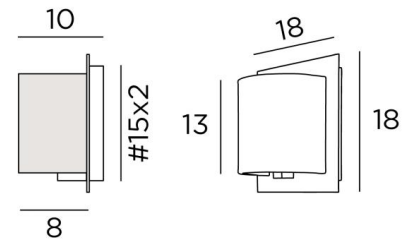

DEIR 1 o

DEIR 1 in brushed bronze with lampshade in Turda Abricot (fabric from category 3)

DEIR 1 o is a small wall light with a half-round screen lampshade

An original design, with its lampshade that seems to penetrate through a brass plate

DEIR 1 o is delivered with a LED bulb (G9) creating a warm and discreet lighting atmosphere

She can be placed on either side of a mirror or frame. In other places, she provides a discreet and subdued lighting atmosphere

With the large choice of fabrics, materials and colours that we offer, you will have no trouble finding the lampshade that will embellish your wall light and your interior

OVERALL SIZES

H18cm L18cm |→10cm

BASE

Plate : #18cm Box : #15 x 2cm

TECHNICAL DATA

One G9 fitting

Wall light delivered with one LED bulb :

consumption : 4W brightness : 470lm colour temperature : 2700°K anti -UV dimmable

Without transformer