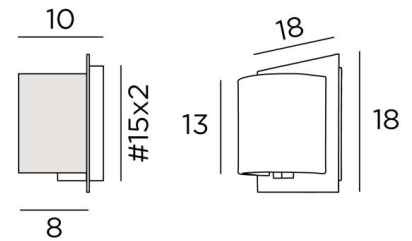

DEIR 1 o

DEIR 1 in brushed bronze with lampshade in Turda Abricot (fabric from category 3)

DEIR 1 o is a small wall light with a half-round screen lampshade

An original design, with its lampshade that seems to penetrate through a brass plate

DEIR 1 o is delivered with a LED bulb (G9) creating a warm and discreet lighting atmosphere

She can be placed on either side of a mirror or frame. In other places, she provides a discreet and subdued lighting atmosphere

With the large choice of fabrics, materials and colors that we offer, you will have no trouble finding the lampshade that will embellish your wall light and your interior

OVERALL SIZES

H18cm L18cm |→10cm

BASE

Plate : #18cm

Box : #15 x 2cm

TECHNICAL DATA

One G9 fitting

Wall light delivered with one LED bulb :

consumption : 4W

brightness : 470lm