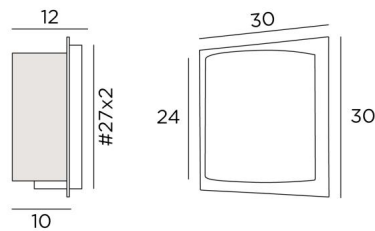

## DEIR 2 o

DEIR 2 in brushed bronze with lampshade in Jacinthe Miel Noir (material from category 5)

**DEIR 2 o** is a large wall light with a half-round screen lampshade

An original design, with its lampshade that seems to penetrate through a brass plate

### OVERALL SIZES

H30cm L30cm |→12cm

### BASE

Plate : #30cm

Box : #27 x 2cm

### LAMPSHADE : SIZES & CODE

Ø24x11 - 24x11 - 24cm

Code: 1535 + fabric code

We propose more than 180 fabrics/materials/colors for lampshades

**LIGHTING COLLECTION**