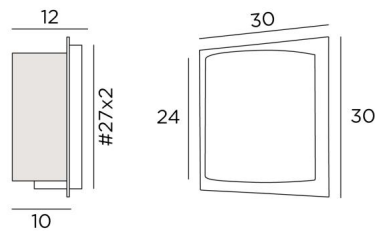

DEIR 2 o

DEIR 2 in brushed bronze with lampshade in Jacinthe Miel Noir (material from category 5)

DEIR 2 o is a large wall light with a half-round screen lampshade

An original design, with its lampshade that seems to penetrate through a brass plate

OVERALL SIZES

H30cm L30cm |→12cm

BASE

Plate : #30cm

Box : #27 x 2cm

TECHNICAL DATA

One E27 fitting

Dimmable wall light

A fixing plate for the wall box ([plan in PDF](#))

AVAILABLE METAL FINISHES AND CODES

28 - Light bronze - 1535 028

29 - Brushed bronze - 1535 029

LAMPSHADE : SIZES & CODE

Ø24x11 - 24x11 - 24cm

Code: 1535 + fabric code