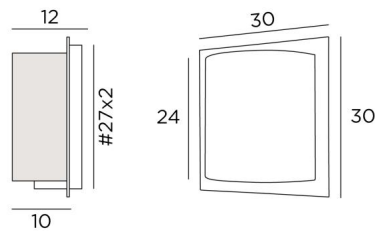

## DEIR 2 o

DEIR 2 in brushed bronze with lampshade in Jacinthe Miel Noir (material from category 5)

**DEIR 2 o** is a large wall light with a half-round screen lampshade

An original design, with its lampshade that seems to penetrate through a brass plate

### OVERALL SIZES

H30cm L30cm |→12cm

### BASE

Plate : #30cm

Box : #27 x 2cm

### LAMPSHADE : SIZES & CODE

Ø24x11 - 24x11 - 24cm

Code: 1535 + fabric code

We propose more than 180 fabrics/materials/colors for lampshades