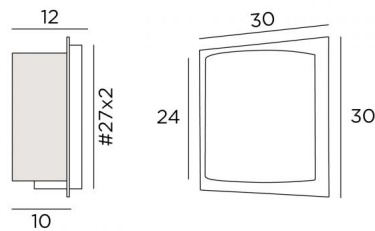

DEIR 2 o

DEIR 2 in brushed bronze with lampshade in Chinette ivoire (fabric from category 0)

Wall lamp with lampshade (round screen). Very sober and efficient. Very bright and can therefore be used as main lighting

OVERALL SIZES

H30cm L30cm |→12cm

BASE

Plate : #30cm

Box : #27 x 2cm

TECHNICAL DATA

One E27 fitting

Dimmable wall lamp

A fixing plate for the wall box ([plan in PDF](#))

AVAILABLE METAL FINISHES AND CODES

29 - Brushed bronze - 1535 029

LAMPSHADE : SIZES & CODE

Ø24x11 - 24x11 - 24cm

Code: 1535 + fabric code

We propose more than 150 materials/colors for lampshades.