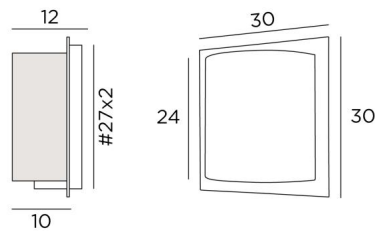

DEIR 2 o

DEIR 2 in brushed bronze with lampshade in Jacinthe Miel Noir (material from category 5)

DEIR 2 o is a large wall light with a half-round screen lampshade

An original design, with its lampshade that seems to penetrate through a brass plate

OVERALL SIZES

H30cm L30cm |→12cm

BASE

Plate : #30cm

Box : #27 x 2cm

TECHNICAL DATA

One E27 fitting

Dimmable wall light

A fixing plate for the wall box ([plan in PDF](#))

AVAILABLE METAL FINISHES AND CODES

29 - Brushed bronze - 1535 029

LAMPSHADE : SIZES & CODE

Ø24x11 - 24x11 - 24cm

Code: 1535 + fabric code

We propose more than 150 materials/colors for lampshades.