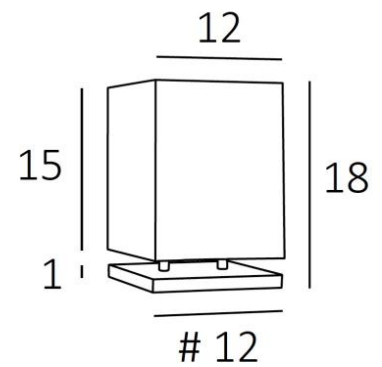

## NAOS 1

NAOS 1 in brushed bronze with lampshade in Lin Pompéi (fabric from category 2)

**NAOS 1** is a small table light with square lampshade

A nice light ambiance to put in a bookcase or on a shelf

With the large choice of materials and colors we offer, you will have no trouble choosing the lampshade that will embellish your lamp and your interior

### OVERALL SIZES

H18cm #12cm

### BASE

Solid brass base : #12 x 1cm