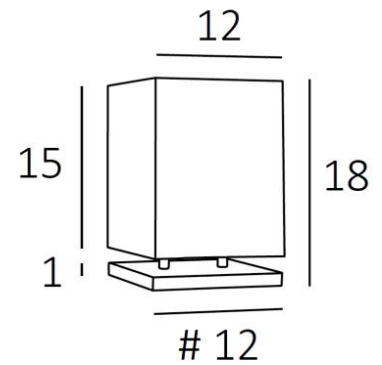

## NAOS 1

NAOS 1 in brushed bronze with lampshade in Lin Pompéi (fabric from category 2)

**NAOS 1** is a small table light with square lampshade

A nice light ambiance to put in a bookcase or on a shelf

With the large choice of materials and colors we offer, you will have no trouble choosing the lampshade that will embellish your lamp and your interior

### OVERALL SIZES

H18cm #12cm

### BASE

Solid brass base : #12 x 1cm