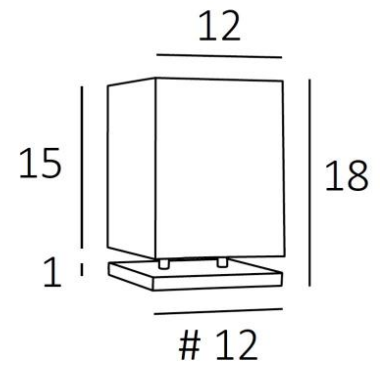

NAOS 1

NAOS 1 in brushed bronze with lampshade in Lin Pompéi (fabric from category 2)

NAOS 1 is a small table light with square lampshade

A nice light ambiance to put in a bookcase or on a shelf

With the large choice of materials and colors we offer, you will have no trouble choosing the lampshade that will embellish your lamp and your interior

This luminaire is also available in a larger model, see [NAOS 2](#)

OVERALL SIZES

H18cm #12cm

BASE

Solid brass base : #12 x 1cm

TECHNICAL DATA

E27 fitting with ring

Switch on the cable