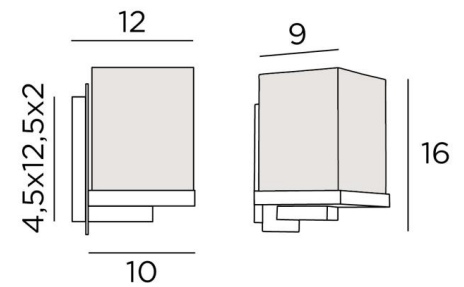

DAKKA

DAKKA in brushed chrome with lampshade in Maille Fumée (fabric from category 1)