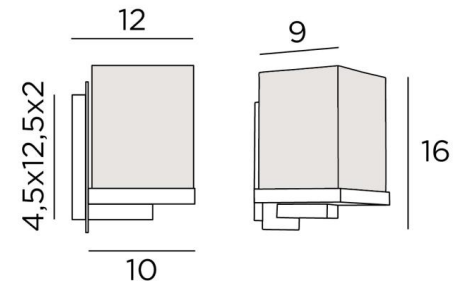

DAKKA

DAKKA in brushed nickel with lampshade in Maille Fumée (fabric from category 1)