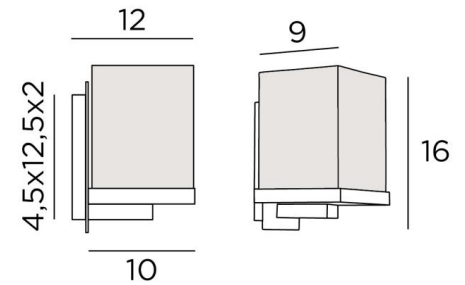

DAKKA

DAKKA creates a sober and subdued lighting atmosphere

A thin metal box elegantly encircles a small square lampshade

This wall light gives off a brightness that will bring a discreet atmosphere next to a mirror or a picture

With the large choice of fabrics, materials and colors we offer, you will have no trouble finding the lampshade that will embellish your wall light and your interior

OVERALL SIZES

H16cm L10cm |→12cm

BASE

Plate : 6,5 x 14,5cm

Box : 4,5 x 12,5 x 2cm

TECHNICAL DATA

One G9 fitting

Wall light delivered with one LED bulb :

consumption : 4,5W

brightness : 500lm

colour temperature : 2700°K

anti -UV and dimmable

Without transformer

A fixing plate for the wall box ([plan in PDF](#))

Mandatory use of a LED bulb (safety)

AVAILABLE METAL FINISHES AND CODES

28 - Light bronze - 1330 028

29 - Brushed bronze - 1330 029

32 - Brushed chrome - 1330 032

LAMP SHADE : SIZES & CODE

#9 - 9 - 13cm

Code: 1330 + fabric code

We propose more than 180 fabrics/materials/colors for lampshades

LIGHTING COLLECTION