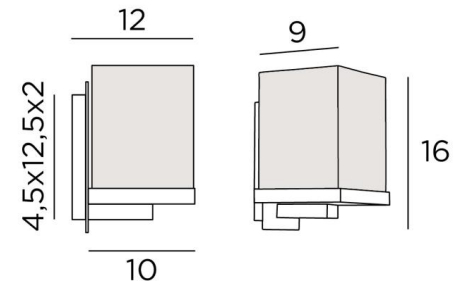

DAKKA

DAKKA creates a sober and subdued lighting atmosphere

A thin metal box elegantly encircles a small square lampshade

This wall light gives off a brightness that will bring a discreet atmosphere next to a mirror or a picture

With the large choice of fabrics, materials and colors we offer, you will have no trouble finding the lampshade that will embellish your wall light and your interior

OVERALL SIZES

H16cm L10cm |→12cm

BASE

Plate : 6,5 x 14,5cm

Box : 4,5 x 12,5 x 2cm

TECHNICAL DATA

One G9 fitting

Wall light delivered with one LED bulb :

consumption : 4,5W

brightness : 500lm

colour temperature : 2700°K

anti -UV and dimmable

Without transformer

A fixing plate for the wall box ([plan in PDF](#))

Mandatory use of a LED bulb (safety)

AVAILABLE METAL FINISHES AND CODES

28 - Light bronze - 1330 028

29 - Brushed bronze - 1330 029

32 - Brushed chrome - 1330 032

LAMP SHADE : SIZES & CODE

#9 - 9 - 13cm

Code: 1330 + fabric code

We propose more than 150 materials/colors for lampshades.

LIGHTING COLLECTION