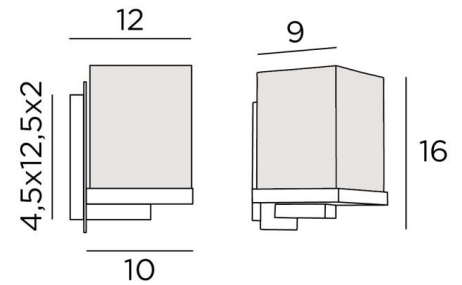

DAKKA

DAKKA creates a sober and subdued lighting atmosphere

A thin metal box elegantly encircles a small square lampshade

This wall light gives off a brightness that will bring a discreet atmosphere next to a mirror or a picture

With the large choice of fabrics, materials and colors we offer, you will have no trouble finding the lampshade that will embellish your wall light and your interior

OVERALL SIZES

H16cm L10cm |→12cm

BASE

Plate : 6,5 x 14,5cm

Box : 4,5 x 12,5 x 2cm

TECHNICAL DATA

One G9 fitting

Wall light delivered with one LED bulb :

consumption : 4,5W

brightness : 500lm

colour temperature : 2700°K

anti -UV and dimmable

Without transformer

A fixing plate for the wall box ([plan in PDF](#))

Mandatory use of a LED bulb (safety)

AVAILABLE METAL FINISHES AND CODES

28 - Light bronze - 1330 028

29 - Brushed bronze - 1330 029

32 - Brushed chrome - 1330 032

LAMP SHADE : SIZES & CODE

#9 - 9 - 13cm

Code: 1330 + fabric code

We propose more than 180 fabrics/materials/colors for lampshades

LIGHTING COLLECTION