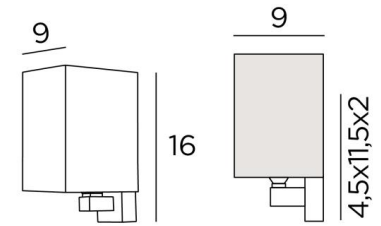

## FAYOUM

FAYOUM in brushed bronze with lampshade in Lin Pirée (fabric from category 2)

Small wall lamp with a square screen. She can be placed on either side of a mirror or frame  
In other places, she creates a discreet and subdued lighting atmosphere

### OVERALL SIZES

H16cm L9cm |→9cm

### BASE

4,5 x 11,5 x 2cm

### LAMPSHADE : SIZES & CODE

9x9x9 - 9x9x9 - 13cm

Code: 1538 + fabric code

We propose more than 180 fabrics/materials/colors for lampshades