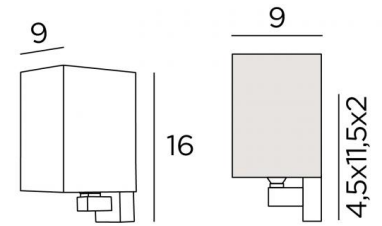

FAYOUM

FAYOUM in brushed bronze with lampshade in Lin Pompéi (fabric from category 3)

Small wall lamp with lampshade (square screen). In pair, it's placed on either side of a mirror or a painting. In other places, it creates a discreet ambient lighting

OVERALL SIZES

H16cm L9cm |→9cm

BASE

4,5 x 11,5 x 2cm

TECHNICAL DATA

One G9 fitting

Wall lamp delivered with one LED bulb :

consumption : 4,5W

32 - Brushed chrome - 1538 032

LAMPSHADE : SIZES & CODE

9x9x9 - 9x9x9 - 13cm

Code: 1538 + fabric code

We offer more than 150 materials and colors