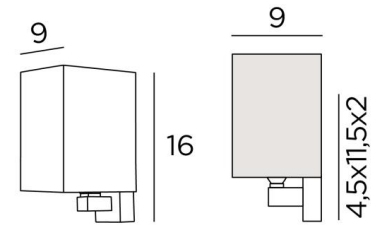

## FAYOUM

FAYOUM in brushed bronze with lampshade in Lin Pirée (fabric from category 2)

Small wall lamp with a square screen. She can be placed on either side of a mirror or frame

In other places, she creates a discreet and subdued lighting atmosphere

### OVERALL SIZES

H16cm L9cm |→9cm

### BASE

4,5 x 11,5 x 2cm

### LAMPSHADE : SIZES & CODE

9x9x9 - 9x9x9 - 13cm

Code: 1538 + fabric code

We propose more than 180 fabrics/materials/colors for lampshades