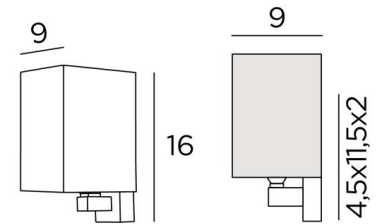

FAYOUM

FAYOUM in brushed bronze with lampshade in Lin Pirée (fabric from category 2)

Small wall lamp with a square screen. She can be placed on either side of a mirror or frame

In other places, she creates a discreet and subdued lighting atmosphere

To produce the lampshade, which will filter the light of the bulb while creating a nice warm atmosphere, we offer you a large choice of fabrics, colors and materials

OVERALL SIZES

H16cm L9cm |→9cm

BASE

4,5 x 11,5 x 2cm

TECHNICAL DATA

One G9 fitting

Wall lamp delivered with one LED bulb :

consumption : 4,5W

brightness : 500lm

color temperature : 2700°K

anti UV and dimmable

Without transformer