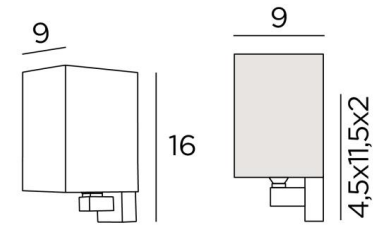

FAYOUM

FAYOUM in brushed bronze with lampshade in Lin Pirée (fabric from category 2)

Small wall lamp with a square screen. She can be placed on either side of a mirror or frame

In other places, she creates a discreet and subdued lighting atmosphere

To produce the lampshade, which will filter the light of the bulb while creating a nice warm atmosphere, we offer you a large choice of fabrics, colours and materials

OVERALL SIZES

H16cm L9cm |→9cm

BASE

4,5 x 11,5 x 2cm

LAMPSHADE : SIZES & CODE

9x9x9 - 9x9x9 - 13cm

Code: 1538 + fabric code

We propose more than 150 materials/colors for lampshades.