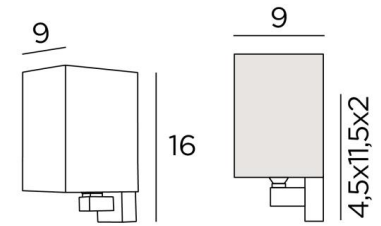

FAYOUM

FAYOUM in brushed bronze with lampshade in Lin Pirée (fabric from category 2)

Small wall lamp with a square screen. She can be placed on either side of a mirror or frame

In other places, she creates a discreet and subdued lighting atmosphere

To produce the lampshade, which will filter the light of the bulb while creating a nice warm atmosphere, we offer you a large choice of fabrics, colours and materials

OVERALL SIZES

H16cm L9cm |→9cm

BASE

4,5 x 11,5 x 2cm

LAMPSHADE : SIZES & CODE

9x9x9 - 9x9x9 - 13cm

Code: 1538 + fabric code

We propose more than 180 fabrics/materials/colors for lampshades