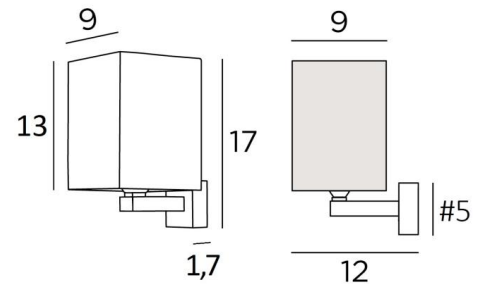

SPEOS

SPEOS in brushed chrome with lampshade in Gabala platinum (fabric from category 3)

Small wall light with square lampshade

SPEOS creates a discreet lighting atmosphere

She can be placed on either side of a mirror or frame

With the large choice of fabrics, materials and colors that we offer, you will have no trouble finding the lampshade that will embellish your wall light and your interior

OVERALL SIZES

H17cm L9cm |→12cm

BASE

5 x 1,7cm

TECHNICAL DATA

One G9 fitting with ring

Wall light delivered with one LED bulb :

consumption : 4,5W

brightness : 500lm

color temperature : 2700°K