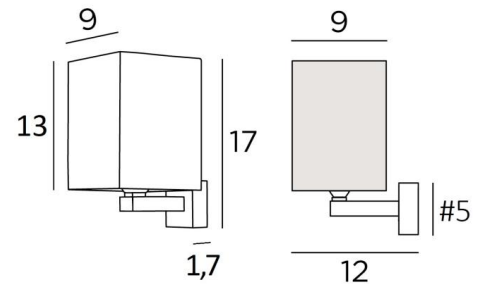

SPEOS

SPEOS in brushed chrome with lampshade in Gabala platinum (fabric from category 3)

Small wall light with square lampshade

**SPEOS** creates a discreet lighting atmosphere

She can be placed on either side of a mirror or frame

#### OVERALL SIZES

H17cm L9cm |→12cm

# 5 x 1,7cm