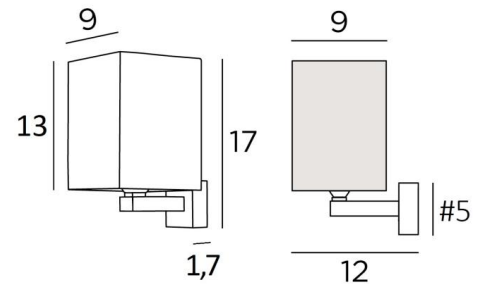

SPEOS

SPEOS in brushed chrome with lampshade in Gabala platinum (fabric from category 3)

Small wall light with square lampshade

SPEOS creates a discreet lighting atmosphere

She can be placed on either side of a mirror or frame

With the large choice of fabrics, materials and colors that we offer, you will have no trouble finding the lampshade that will embellish your wall light and your interior

OVERALL SIZES

H17cm L9cm |→12cm

BASE

5 x 1,7cm

TECHNICAL DATA

One G9 fitting with ring

Wall light delivered with one LED bulb :

consumption : 4,5W

brightness : 500lm

colour temperature : 2700°K