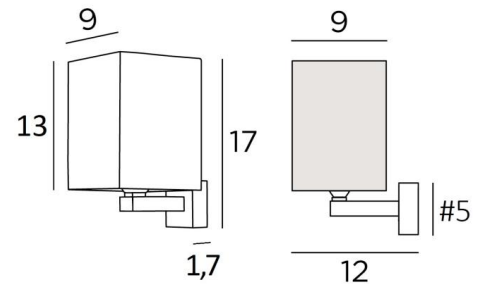

SPEOS

SPEOS in brushed nickel with lampshade in Gabala platinum (fabric from category 3)

Small wall light with square lampshade

**SPEOS** creates a discreet lighting atmosphere

She can be placed on either side of a mirror or frame

#### OVERALL SIZES

H17cm L9cm |→12cm

# 5 x 1,7cm