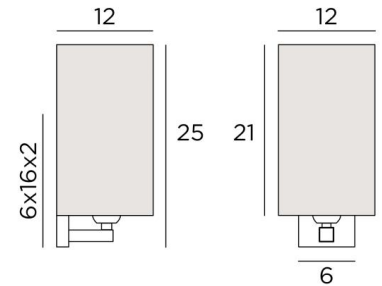

AMADA #

AMADA in brushed bronze with lampshade in Raphia Nature (cat.3)