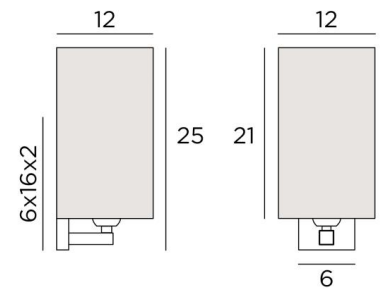

AMADA #

AMADA in brushed bronze with lampshade in Raphia Nature (cat.3)