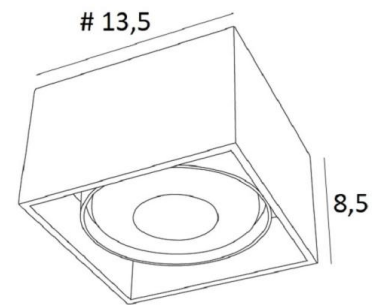

ATRIA 1 FIXE

ATRIA 1 FIXE in structured white. Metal finish code: 01

ATRIA 1 FIXE is a large square ceiling light for a 111mm diameter bulb, non-directional

This ceiling light is discreet and easy to install and very useful to add more brightness to your interior, thanks to the light power of an AR111 bulb. This bulb works with 12V current, which is supplied by a transformer, integrated in the base of the luminaire

OVERALL SIZES

#13,5cm H9cm

TECHNICAL DATA

Ceiling spotlight suitable for one AR111 Ø111mm bulb G53 base

Spotlight powered in 12V by a transformer, designed for LED bulb :

12-230V 50-60Hz 3-60W

The bulb is not adjustable