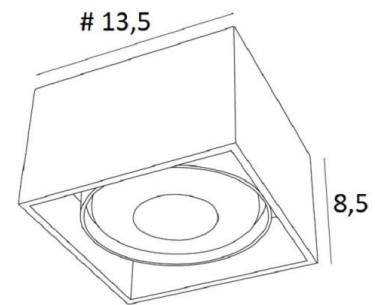

ATRIA 1 FIXE

ATRIA 1 FIXE in structured white

ATRIA 1 FIXE is a large square ceiling light for a 111mm diameter bulb, non-directional

This ceiling light is discreet and easy to install and very useful to add more brightness to your interior, thanks to the light power of an AR111 bulb. This bulb works with 12V current, which is supplied by a transformer, integrated in the base of the luminaire

OVERALL SIZES

#13,5cm H9cm

TECHNICAL DATA

Ceiling spotlight suitable for one AR111 Ø111mm bulb G53 base

Spotlight powered in 12V by a transformer, designed for LED bulb :

12-230V 50-60Hz 3-60W

The bulb is not adjustable