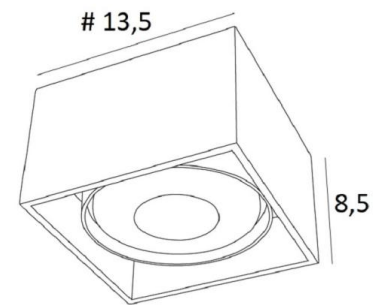

## ATRIA 1 FIXE

ATRIA 1 FIXE in structured white. Metal finish code: 01

**ATRIA 1 FIXE** is a large square ceiling light for a 111mm diameter bulb, non-directional

This ceiling light is discreet and easy to install and very useful to add more brightness to your interior, thanks to the light power of an AR111 bulb. This bulb works with 12V current, which is supplied by a transformer, integrated in the base of the luminaire

### OVERALL SIZES

#13,5cm H9cm