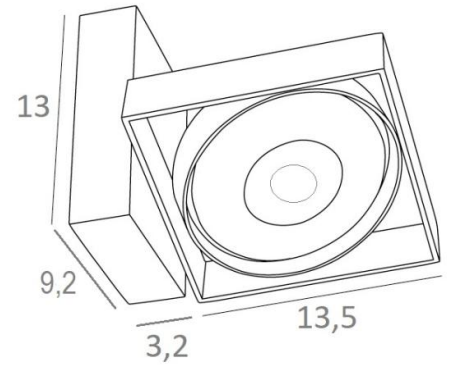

## SARGAS 1

SARGAS 1 in brushed bronze

**SARGAS 1** is a ceiling light, composed of a spotlight with a 111mm diameter bulb

The originality of the **SARGAS** spotlight lies in its design, where the square, round and rectangular shapes are mixed with harmony and balance. This superb contemporary spotlight, with its modern design, is available in a beautiful range of one to four spots, with an extraordinary mobility

### OVERALL SIZES

L16,8 x 13,5cm H13 → 16cm

### BASE

9,2 x 3,2cm H13cm

### TECHNICAL DATA

Ceiling spotlight suitable for one AR111 Ø111mm bulb G53 base

Spotlight powered in 12V by a transformer, designed for LED bulb :

12-230V 50-60Hz 3-60W

180° adjustable spotlight

Spotlight dimensions : #13,5cm H3cm