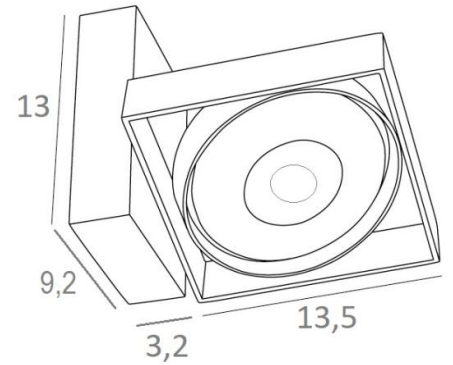

SARGAS 1

SARGAS 1 in brushed bronze

SARGAS 1 is a ceiling light, composed of a spotlight with a 111mm diameter bulb

The originality of the **SARGAS** spotlight lies in its design, where the square, round and rectangular shapes are mixed with harmony and balance. This superb contemporary spotlight, with its modern design, is available in a beautiful range of one to four spots, with an extraordinary mobility

OVERALL SIZES

L16,8 x 13,5cm H13 → 16cm

BASE

9,2 x 3,2cm H13cm

TECHNICAL DATA

Ceiling spotlight suitable for one AR111 Ø111mm bulb G53 base

Spotlight powered in 12V by a transformer, designed for LED bulb :

12-230V 50-60Hz 3-60W

180° adjustable spotlight

Spotlight dimensions : #13,5cm H3cm

Dimmable ceiling spotlight

A fixing plate for the ceiling box ([plan in PDF](#))

AVAILABLE METAL FINISHES AND CODES

 01 - Structured white - 5471 001