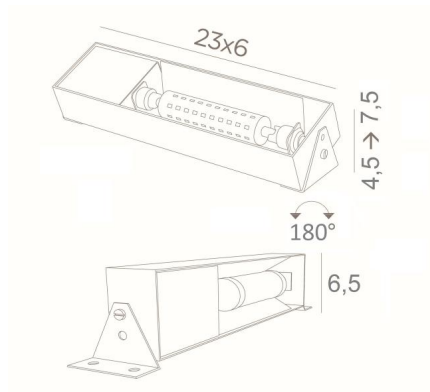

## UP 25

UP 25 in brushed bronze. Metal finish code: 29

Uplight, powerful indirect lighting, to be placed invisibly in a rail or on the top of a wall, a piece of furniture or beam

This luminaire is equipped with two mounting brackets allowing it to be adjusted upwards and in all directions (180°)

R7s fittings

No transformer required

**UP 25** is supplied with a high-intensity LED lamp

### OVERALL SIZES

H4,5 → 7,5cm

### TECHNICAL DATA

R7s fittings

Uplight delivered with one LED bulb:

consumption 15W brightness 2000lm color temperature 2700°K

No transformer

Dimmable luminaire

The reflector can be rotated to 180°

Reflector dimensions: 23 x 6cm H3,5cm