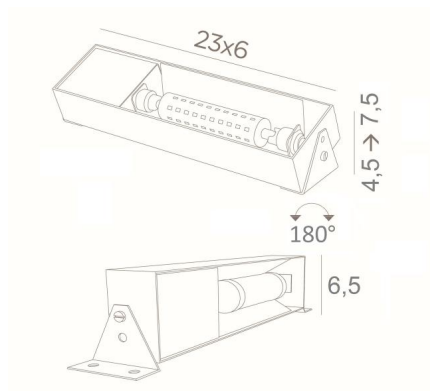

UP 25

UP 25 in brushed bronze

Uplight, powerful indirect lighting, to be placed invisibly in a rail or on the top of a wall, a piece of furniture or beam

This luminaire is equipped with two mounting brackets allowing it to be adjusted upwards and in all directions (180°)

R7s fittings

No transformer required

UP 25 is supplied with a high-intensity LED lamp

OVERALL SIZES

H4,5 → 7,5cm

TECHNICAL DATA

R7s fittings

Uplight delivered with one LED bulb:

consumption 15W brightness 2000lm color temperature 2700°K

No transformer

Dimmable luminaire

The reflector can be rotated to 180°

Reflector dimensions: 23 x 6cm H3,5cm

AVAILABLE METAL FINISHES AND CODES

01 - Structured white - 6085 001