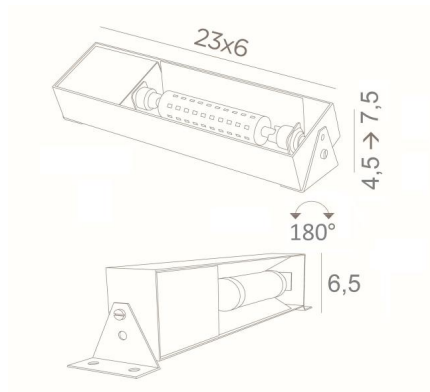

UP 25

UP 25 in brushed bronze

Uplight, powerful indirect lighting, to be placed invisibly in a rail or on the top of a wall, a piece of furniture or beam

This luminaire is equipped with two mounting brackets allowing it to be adjusted upwards and in all directions (180°)

R7s fittings

No transformer required

UP 25 is supplied with a high-intensity LED lamp

OVERALL SIZES

H4,5 → 7,5cm

TECHNICAL DATA

R7s fittings

Uplight delivered with one LED bulb:

consumption 15W brightness 2000lm color temperature 2700°K

No transformer

Dimmable luminaire

The reflector can be rotated to 180°

Reflector dimensions: 23 x 6cm H3,5cm

AVAILABLE METAL FINISHES AND CODES

01 - Structured white - 6085 001