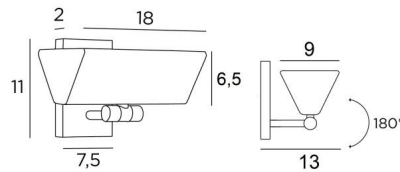

C 17

C 17 in brushed bronze

C17 is a beautiful wall light with traditional and elegant shapes

This wall light with indirect lighting and a 180° rotatable dome is equipped with a powerful, warm and generous LED bulb (R7s), supplied with the luminaire
She is dimmable by means of a simple external dimmer

OVERALL SIZES

H11cm L18cm |→13cm

BASE : 7,5 x 11 x 2cm

TECHNICAL DATA

R7s fittings

Wall light delivered with one LED bulb :

consumption 15W brightness 2000lm color temperature 2700°K

No transformer

Dimmable wall light

The reflector is adjustable trough 180°

Reflector dimensions : L18 x 9cm H6,5cm

A fixing plate for the wall box ([plan in PDF](#))

AVAILABLE METAL FINISHES AND CODES

| | | |
|---|------------------------|------------|
|  | 20 - Polished brass | - 1717 020 |
|  | 25 - Brushed brass - | 1717 025 |
|  | 28 - Light bronze - | 1717 028 |
|  | 29 - Brushed bronze - | 1717 029 |
|  | 32 - Brushed chrome - | 1717 032 |