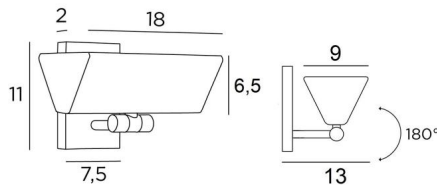

C 17

C 17 in brushed bronze. Metal finish code: 29

C17 is a beautiful wall light with traditional and elegant shapes

This wall light with indirect lighting and a 180° rotatable dome is equipped with a powerful, warm and generous LED bulb (R7s), supplied with the luminaire
She is dimmable by means of a simple external dimmer

OVERALL SIZES

H11cm L18cm |→13cm

BASE : 7,5 x 11 x 2cm

TECHNICAL DATA

R7s fittings

Wall light delivered with one LED bulb :

consumption 15W brightness 2000lm color temperature 2700°K

No transformer

Dimmable wall light

The reflector is adjustable trough 180°

Reflector dimensions : L18 x 9cm H6,5cm

A fixing plate for the wall box ([plan in PDF](#))

AVAILABLE METAL FINISHES AND CODES

29 - Brushed bronze - 1717 029