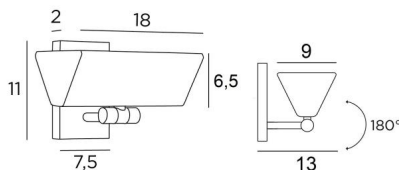

C 17

C 17 in brushed bronze

C17 is a beautiful wall light with traditional and elegant shapes

This wall light with indirect lighting and a 180° rotatable dome is equipped with a powerful, warm and generous LED bulb (R7s), supplied with the luminaire
She is dimmable by means of a simple external dimmer

OVERALL SIZES

H11cm L18cm |→13cm

BASE : 7,5 x 11 x 2cm

TECHNICAL DATA

R7s fittings

Wall light delivered with one LED bulb :

consumption 15W brightness 2000lm color temperature 2700°K

No transformer

Dimmable wall light

The reflector is adjustable trough 180°

Reflector dimensions : L18 x 9cm H6,5cm

A fixing plate for the wall box ([plan in PDF](#))

AVAILABLE METAL FINISHES AND CODES

 20 - Polished brass - 1717 020