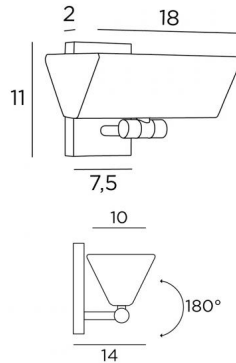

C 17

C 17 in brushed bronze

Wall lamp with indirect lighting. The reflector is adjustable through 180°. It can illuminate upwards or downwards

#### OVERALL SIZES

H11cm L18cm |→14cm

#### BASE

7,5 x 11 x 2cm

The reflector is adjustable through 180°

A fixing plate for the wall box (plan in PDF)