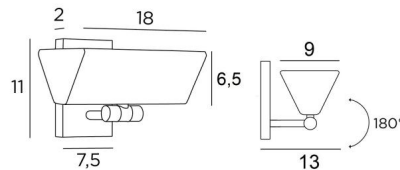

C 17

C 17 in brushed bronze

C17 is a beautiful wall light with traditional and elegant shapes

This wall light with indirect lighting and a 180° rotatable dome is equipped with a powerful, warm and generous LED bulb (R7s), supplied with the luminaire
She is dimmable by means of a simple external dimmer

OVERALL SIZES

H11cm L18cm |→13cm

BASE : 7,5 x 11 x 2cm

TECHNICAL DATA

R7s fittings

Wall light delivered with one LED bulb :

consumption 15W brightness 2000lm color temperature 2700°K

No transformer

Dimmable wall light

The reflector is adjustable trough 180°

Reflector dimensions : L18 x 9cm H6,5cm

A fixing plate for the wall box ([plan in PDF](#))

AVAILABLE METAL FINISHES AND CODES

	20 - Polished brass	- 1717 020
	25 - Brushed brass -	1717 025
	28 - Light bronze -	1717 028
	29 - Brushed bronze -	1717 029
	32 - Brushed chrome -	1717 032