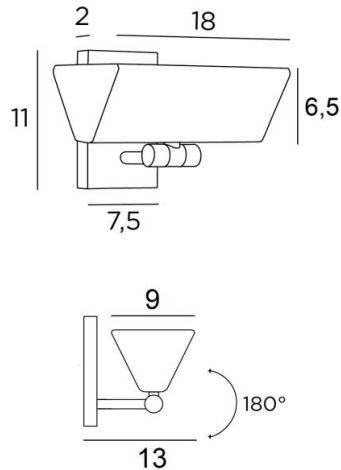

C 17

C 17 in brushed bronze

C17 is a beautiful wall light with traditional and elegant shapes

This wall light with indirect lighting and a 180° rotatable dome is equipped with a powerful, warm and generous LED bulb (R7s), supplied with the luminaire
She is dimmable by means of a simple external dimmer

OVERALL SIZES

H11cm L18cm |→13cm

BASE

7,5 x 11 x 2cm

TECHNICAL DATA

R7s fittings

Wall light delivered with one LED bulb :

consumption 15W brightness 2000lm color temperature 2700°K

No transformer

Dimmable wall light

The reflector is adjustable trough 180°

Reflector dimensions : L18 x 9cm H6,5cm

A fixing plate for the wall box ([plan in PDF](#))

AVAILABLE METAL FINISHES AND CODES

29 - Brushed bronze - 1717 029