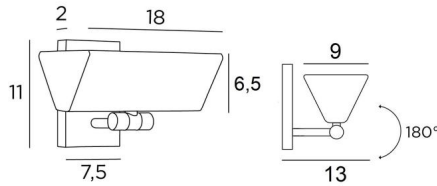

C 17

C 17 in brushed bronze. Metal finish code: 29

C17 is a beautiful wall light with traditional and elegant shapes

This wall light with indirect lighting and a 180° rotatable dome is equipped with a powerful, warm and generous LED bulb (R7s), supplied with the luminaire
She is dimmable by means of a simple external dimmer

OVERALL SIZES

H11cm L18cm |→13cm

BASE : 7,5 x 11 x 2cm

TECHNICAL DATA

R7s fittings

Wall light delivered with one LED bulb :

consumption 15W brightness 2000lm color temperature 2700°K

No transformer

Dimmable wall light

The reflector is adjustable trough 180°

Reflector dimensions : L18 x 9cm H6,5cm

A fixing plate for the wall box ([plan in PDF](#))

AVAILABLE METAL FINISHES AND CODES

29 - Brushed bronze - 1717 029