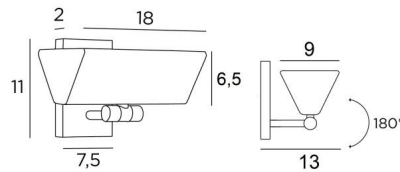

C 17

C 17 in brushed bronze

C17 is a beautiful wall light with traditional and elegant shapes

This wall light with indirect lighting and a 180° rotatable dome is equipped with a powerful, warm and generous LED bulb (R7s), supplied with the luminaire
She is dimmable by means of a simple external dimmer

OVERALL SIZES

H11cm L18cm |→13cm

BASE : 7,5 x 11 x 2cm

TECHNICAL DATA

R7s fittings

Wall light delivered with one LED bulb :

consumption 15W brightness 2000lm color temperature 2700°K

No transformer

Dimmable wall light

The reflector is adjustable trough 180°

Reflector dimensions : L18 x 9cm H6,5cm

A fixing plate for the wall box ([plan in PDF](#))

AVAILABLE METAL FINISHES AND CODES

	20 - Polished brass	- 1717 020
	25 - Brushed brass	- 1717 025
	28 - Light bronze	- 1717 028
	29 - Brushed bronze	- 1717 029
	32 - Brushed chrome	- 1717 032