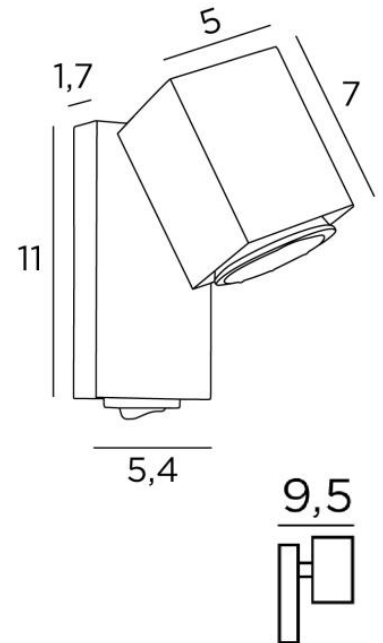

GAMMA MOBILE

GAMMA MOBILE in brushed chrome

Wall light with articulated spotlight and switch (without transformer). Suitable for a bed light

OVERALL SIZES

H11cm L5,4cm |→9,5cm

BASE

5,4 x 11 x 1,7cm

TECHNICAL DATA

One dimmable spotlight mounted on a 360° adjustable joint

One GU10 fitting without transformer

A rocker switch at the bottom of the box

A fixing plate for the wall box ([plan in PDF](#))

Mandatory use of a LED bulb (safety)