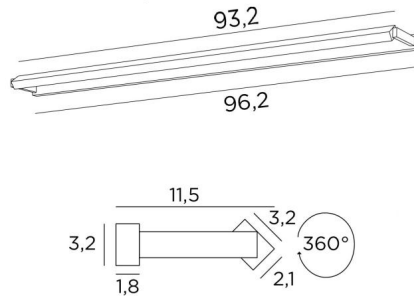

ERATO 95

ERATO 95 in brushed chrome (option). Metal finish code: 32

Light to be placed at the top of a bookcase, he can also be used as picture light

ERATO 95, overall length: 96,2cm

A LED module is integrated in the reflector, 360° rotatable

This fixture is available in two other lengths

OVERALL SIZES

H3,2cm L96,2cm |→11,5cm

BASE

96,2 x 3,2 x 1,8cm

TECHNICAL DATA

LED module integrated in the reflector :

consumption 22,2W brightness 2340lm colour temperature 2700°K

No driver, this module works directly on 230V

Not dimmable picture light

The reflector is adjustable trough 360°

Reflector dimensions: L93,2 x 3,2cm H2,1cm

One fixing plate for the wall box ([plan in PDF](#))