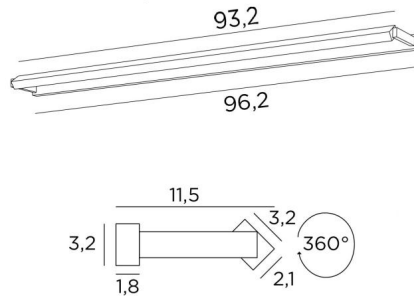

## ERATO 95

ERATO 95 in brushed chrome (option). Metal finish code: 32

Light to be placed at the top of a bookcase, he can also be used as picture light

**ERATO 95**, overall length: 96,2cm

A LED module is integrated in the reflector, 360° rotatable

### OVERALL SIZES

H3,2cm L96,2cm |→11,5cm

### BASE

96,2 x 3,2 x 1,8cm

Reflector dimensions: L93,2 x 3,2cm H2,1cm

One fixing plate for the wall box ([plan in PDF](#))