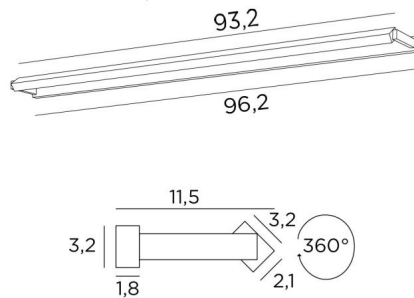

ERATO 95

ERATO 95 in brushed chrome (option). Metal finish code: 32

Light to be placed at the top of a bookcase, he can also be used as picture light

ERATO 95, overall length: 96,2cm

A LED module is integrated in the reflector, 360° rotatable

This fixture is available in two other lengths

OVERALL SIZES

H3,2cm L96,2cm |→11,5cm

BASE

96,2 x 3,2 x 1,8cm

TECHNICAL DATA

LED module integrated in the reflector :

consumption 22,2W brightness 2340lm colour temperature 2700°K

No driver, this module works directly on 230V

Not dimmable picture light

The reflector is adjustable trough 360°

Reflector dimensions: L93,2 x 3,2cm H2,1cm

One fixing plate for the wall box ([plan in PDF](#))