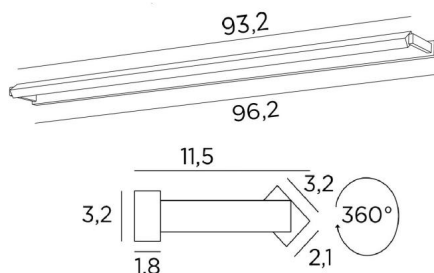

## ERATO 95

ERATO 95 in brushed nickel (option). Metal finish code: 33

Light to be placed at the top of a bookcase, he can also be used as picture light

**ERATO 95**, overall length: 96,2cm

A LED strip is integrated in the reflector, 360° rotatable

### OVERALL SIZES

H3,2cm L96,2cm |→11,5cm

### BASE

96,2 x 3,2 x 1,8cm

Reflector dimensions: L93,2 x 3,2cm H2,1cm

One fixing plate for the wall box ([plan in PDF](#))