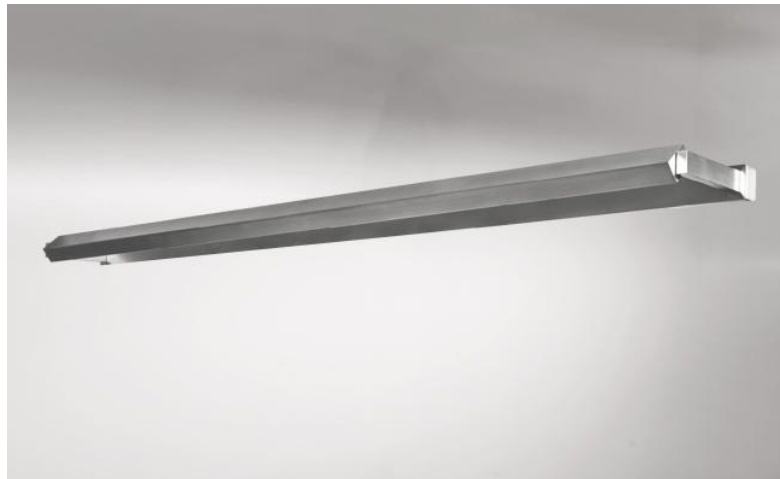

ERATO 95

ERATO 95 in brushed chrome (option). Metal finish code: 32

Light to be placed at the top of a bookcase, he can also be used as picture light

ERATO 95, overall length: 96,2cm

A LED module is integrated in the reflector, 360° rotatable

Warm, powerful and generous light, which has regular continuity over the entire length of the fixture

This fixture is made of solid brass by experienced craftsmen and the finishes offered are more than remarkable

This fixture is available in two other lengths

OVERALL SIZES

H3,2cm L96,2cm |→11,5cm

BASE

96,2 x 3,2 x 1,8cm

TECHNICAL DATA

LED module integrated in the reflector :

consumption 22,2W brightness 2340lm colour temperature 2700°K

No driver, this module works directly on 230V

Not dimmable picture light

The reflector is adjustable trough 360°

Reflector dimensions: L93,2 x 3,2cm H2,1cm

One fixing plate for the wall box ([plan in PDF](#))