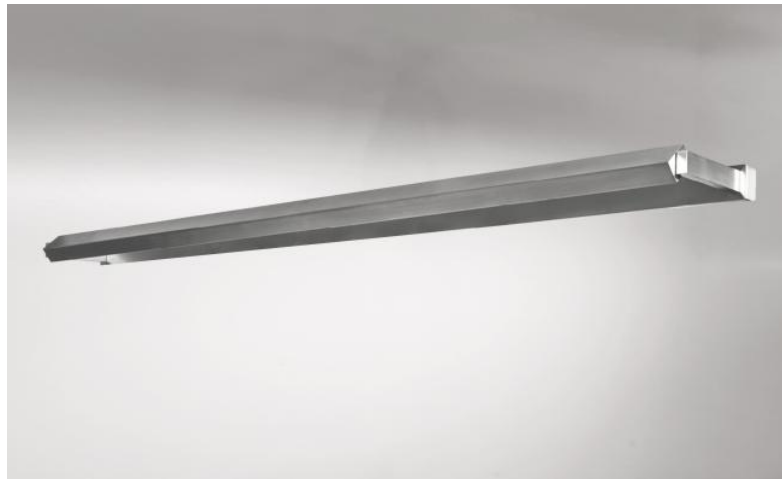

ERATO 95

ERATO 95 in brushed chrome (option). Metal finish code: 32

Light to be placed at the top of a bookcase, he can also be used as picture light

ERATO 95, overall length: 96,2cm

A LED module is integrated in the reflector, 360° rotatable

Warm, powerful and generous light, which has regular continuity over the entire length of the fixture

This fixture is made of solid brass by experienced craftsmen and the finishes offered are more than remarkable

This fixture is available in two other lengths

OVERALL SIZES

H3,2cm L96,2cm |→11,5cm

BASE

96,2 x 3,2 x 1,8cm

TECHNICAL DATA

LED module integrated in the reflector :

consumption 22,2W brightness 2340lm colour temperature 2700°K

No driver, this module works directly on 230V

Not dimmable picture light

The reflector is adjustable trough 360°

Reflector dimensions: L93,2 x 3,2cm H2,1cm

One fixing plate for the wall box ([plan in PDF](#))