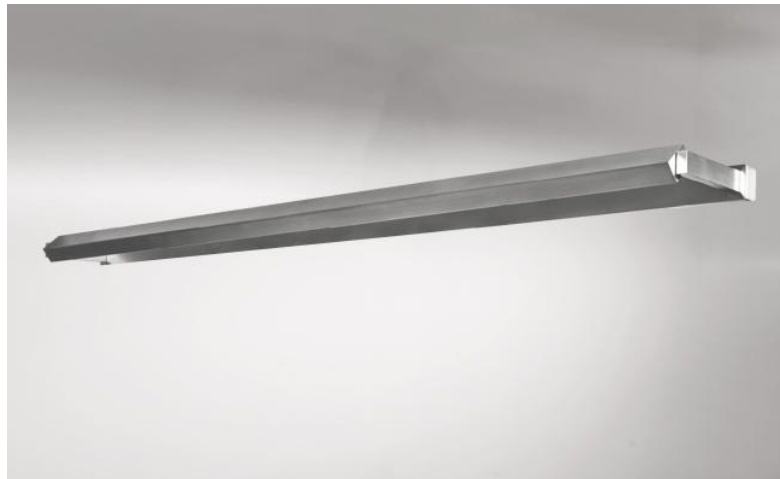

## ERATO 95

ERATO 95 in brushed chrome (option). Metal finish code: 32

Light to be placed at the top of a bookcase, he can also be used as picture light

**ERATO 95**, overall length: 96,2cm

A LED module is integrated in the reflector, 360° rotatable

Warm, powerful and generous light, which has regular continuity over the entire length of the fixture

This fixture is made of solid brass by experienced craftsmen and the finishes offered are more than remarkable

### OVERALL SIZES

H3,2cm L96,2cm |→11,5cm

### BASE

96,2 x 3,2 x 1,8cm