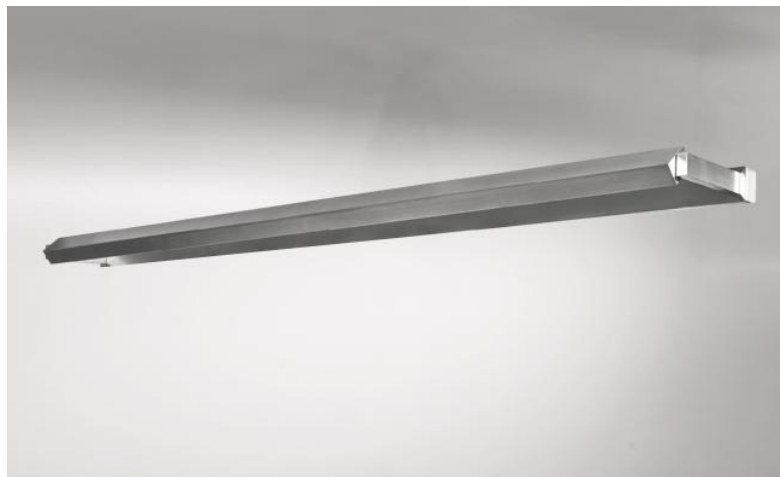

## ERATO 95

ERATO 95 in brushed nickel (option). Metal finish code: 33

Light to be placed at the top of a bookcase, he can also be used as picture light

**ERATO 95**, overall length: 96,2cm

A LED strip is integrated in the reflector, 360° rotatable

Warm, powerful and generous light, which has regular continuity over the entire length of the fixture

This fixture is made of solid brass by experienced craftsmen and the finishes offered are more than remarkable

### OVERALL SIZES

H3,2cm L96,2cm |→11,5cm

### TECHNICAL DATA

LED strip integrated into the reflector:

consumption 12.6W brightness 1350lm colour temperature 2700°K

No converter, this LED strip operates directly on 230V

Can be dimmed with TRIAC

The reflector is adjustable trough 360°