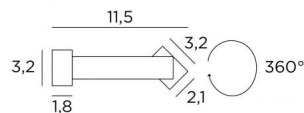

## ERATO 65

ERATO 65 in brushed bronze

Bookcase or painting light with integrated LED without driver. The reflector is rotated to 360°. Warm light

This model is available in 3 different sizes

### OVERALL SIZES

H3,2cm L66,2cm |→11,5cm

### BASE

66,2 x 3,2 x 1,8cm