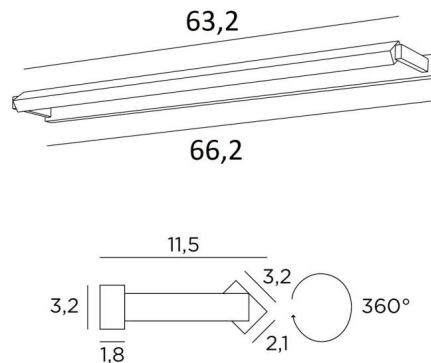

ERATO 65

ERATO 65 in brushed bronze. Metal finish code : 29

Light to be placed at the top of a bookcase, he can also be used as picture light

ERATO 65, overall length: 66,2cm

A LED module is integrated in the reflector, 360° rotatable

OVERALL SIZES

H3,2cm L66,2cm |→11,5cm

BASE

66,2 x 3,2 x 1,8cm

TECHNICAL DATA

LED module integrated in the reflector :

consumption 14,8W brightness 1560lm colour temperature 2700°K

No driver, this module works directly on 230V

Not dimmable picture light

The reflector is adjustable trough 360°

Reflector dimensions: L63,2 x 3,2cm H2,1cm

One fixing plate for the wall box ([plan in PDF](#))

AVAILABLE METAL FINISHES AND CODES

25 - Brushed brass - 1836 025