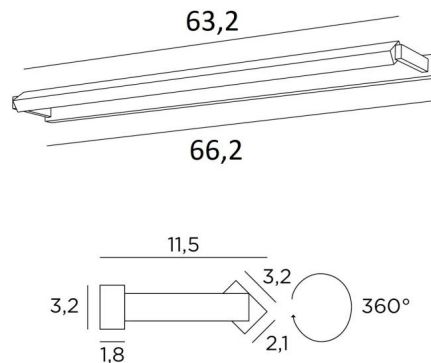

ERATO 65

ERATO 65 in brushed bronze. Metal finish code : 29

Light to be placed at the top of a bookcase, he can also be used as picture light

ERATO 65, overall length: 66,2cm

A LED module is integrated in the reflector, 360° rotatable

OVERALL SIZES

H3,2cm L66,2cm |→11,5cm

BASE

66,2 x 3,2 x 1,8cm

TECHNICAL DATA

LED module integrated in the reflector :

consumption 14,8W brightness 1560lm colour temperature 2700°K

No driver, this module works directly on 230V

Not dimmable picture light

The reflector is adjustable trough 360°

Reflector dimensions: L63,2 x 3,2cm H2,1cm

One fixing plate for the wall box ([plan in PDF](#))

AVAILABLE METAL FINISHES AND CODES

	25 - Brushed brass - 1836 025
	28 - Light bronze - 1836 028
	29 - Brushed bronze - 1836 029
	32 - Brushed chrome - 1836 032