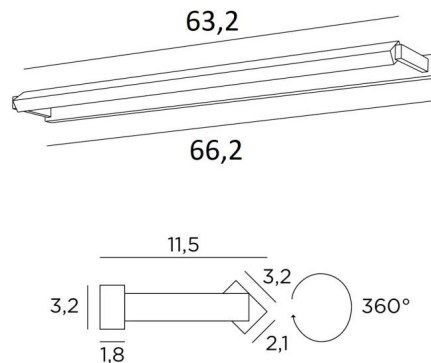

## ERATO 65

ERATO 65 in brushed bronze. Metal finish code : 29

Light to be placed at the top of a bookcase, he can also be used as picture light

**ERATO 65**, overall length: 66,2cm

A LED module is integrated in the reflector, 360° rotatable

### OVERALL SIZES

H3,2cm L66,2cm |→11,5cm

### BASE

66,2 x 3,2 x 1,8cm

Reflector dimensions: L63,2 x 3,2cm H2,1cm

One fixing plate for the wall box ([plan in PDF](#))