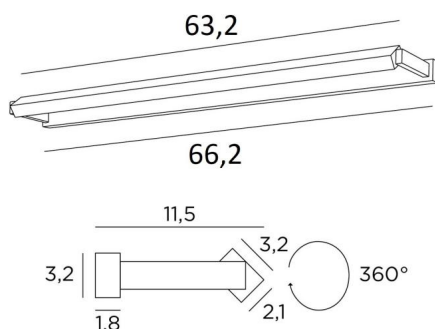

ERATO 65

ERATO 65 in brushed bronze. Metal finish code: 29

Light to be placed at the top of a bookcase, he can also be used as picture light

ERATO 65, overall length: 66,2cm

A LED strip is integrated in the reflector, 360° rotatable

OVERALL SIZES

H3,2cm L66,2cm |→11,5cm

BASE

66,2 x 3,2 x 1,8cm

TECHNICAL DATA

LED strip integrated into the reflector:

consumption 8.4W brightness 900lm colour temperature 2700°K

No converter, this LED strip operates directly on 230V

Can be dimmed with TRIAC

The reflector is adjustable trough 360°

Reflector dimensions: L63,2 x 3,2cm H2,1cm

One fixing plate for the wall box ([plan in PDF](#))

AVAILABLE METAL FINISHES AND CODES

28 - Light bronze - 1836 028