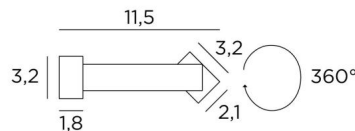

## ERATO 35

ERATO 35 in brushed bronze. Metal finish code : 29

Lighting to be placed at the top of a bookcase, he can also be used as picture light

**ERATO 65**, overall length: 36,2cm

A LED module is integrated in the reflector, 360° rotatable

### OVERALL SIZES

H3,2cm L36,2cm |→11,5cm

### BASE

36,2 x 3,2 x 1,8cm

Reflector dimensions: L33,2 x 3,2cm H2,1cm

One fixing plate for the wall box ([plan in PDF](#))