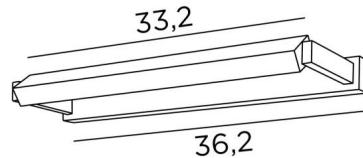

## ERATO 35

ERATO 35 in brushed bronze. Metal finish code : 29

Lighting to be placed at the top of a bookcase, he can also be used as picture light

**ERATO 65**, overall length: 36,2cm

A LED module is integrated in the reflector, 360° rotatable

### OVERALL SIZES

H3,2cm L36,2cm |→11,5cm

### BASE

36,2 x 3,2 x 1,8cm

Reflector dimensions: L33,2 x 3,2cm H2,1cm

One fixing plate for the wall box ([plan in PDF](#))