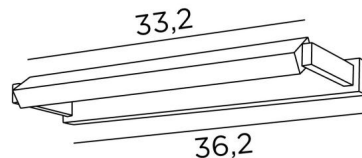

## ERATO 35

ERATO 35 in brushed bronze. Metal finish code : 29

Lighting to be placed at the top of a bookcase, he can also be used as picture light

**ERATO 65**, overall length: 36,2cm

A LED module is integrated in the reflector, 360° rotatable

### OVERALL SIZES

H3,2cm L36,2cm |→11,5cm

### BASE

36,2 x 3,2 x 1,8cm

Reflector dimensions: L33,2 x 3,2cm H2,1cm

One fixing plate for the wall box ([plan in PDF](#))