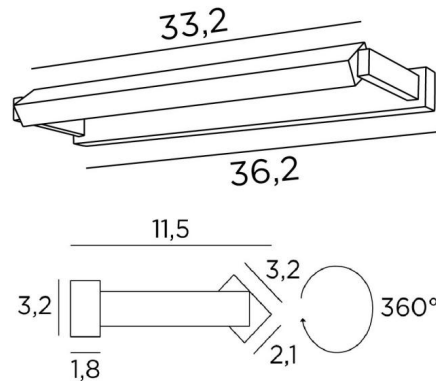

ERATO 35

ERATO 35 in brushed bronze. Metal finish code: 29

Lighting to be placed at the top of a bookcase, he can also be used as picture light

ERATO 65, overall length: 36,2cm

A LED strip is integrated in the reflector, 360° rotatable

This fixture is available in two other lengths

OVERALL SIZES

H3,2cm L36,2cm |→11,5cm

BASE

36,2 x 3,2 x 1,8cm

TECHNICAL DATA

LED strip integrated into the reflector:

consumption 4.2W brightness 450lm colour temperature 2700°K

No converter, this LED strip operates directly on 230V

Can be dimmed with TRIAC

The reflector is adjustable trough 360°

Reflector dimensions: L33,2 x 3,2cm H2,1cm

One fixing plate for the wall box ([plan in PDF](#))