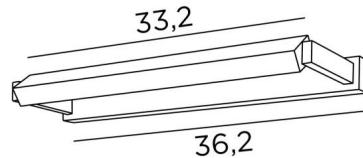

ERATO 35

ERATO 35 in brushed bronze. Metal finish code : 29

Lighting to be placed at the top of a bookcase, he can also be used as picture light

ERATO 65, overall length: 36,2cm

A LED module is integrated in the reflector, 360° rotatable

This fixture is available in two other lengths

OVERALL SIZES

H3,2cm L36,2cm |→11,5cm

BASE

36,2 x 3,2 x 1,8cm

TECHNICAL DATA

LED module integrated in the reflector :

consumption 7,4W brightness 780lm colour temperature 2700°K

No driver, this module works directly on 230V

Not dimmable picture light

The reflector is adjustable trough 360°

Reflector dimensions: L33,2 x 3,2cm H2,1cm

One fixing plate for the wall box ([plan in PDF](#))