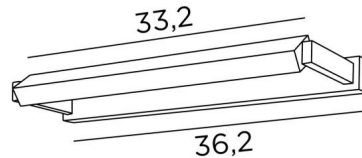

ERATO 35

ERATO 35 in brushed bronze. Metal finish code : 29

Lighting to be placed at the top of a bookcase, he can also be used as picture light

ERATO 65, overall length: 36,2cm

A LED module is integrated in the reflector, 360° rotatable

This fixture is available in two other lengths

OVERALL SIZES

H3,2cm L36,2cm |→11,5cm

BASE

36,2 x 3,2 x 1,8cm

TECHNICAL DATA

LED module integrated in the reflector :

consumption 7,4W brightness 780lm colour temperature 2700°K

No driver, this module works directly on 230V

Not dimmable picture light

The reflector is adjustable trough 360°

Reflector dimensions: L33,2 x 3,2cm H2,1cm

One fixing plate for the wall box ([plan in PDF](#))