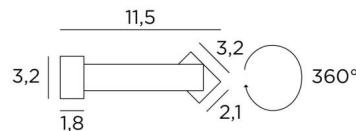

ERATO 35

ERATO 35 in brushed bronze. Metal finish code : 29

Lighting to be placed at the top of a bookcase, he can also be used as picture light

ERATO 65, overall length: 36,2cm

A LED module is integrated in the reflector, 360° rotatable

This fixture is available in two other lengths

OVERALL SIZES

H3,2cm L36,2cm |→11,5cm

BASE

36,2 x 3,2 x 1,8cm

TECHNICAL DATA

LED module integrated in the reflector :

consumption 7,4W brightness 780lm colour temperature 2700°K

No driver, this module works directly on 230V

Not dimmable picture light

The reflector is adjustable trough 360°

Reflector dimensions: L33,2 x 3,2cm H2,1cm

One fixing plate for the wall box ([plan in PDF](#))