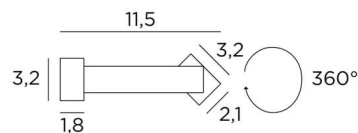

## ERATO 35

ERATO 35 in brushed bronze. Metal finish code : 29

Lighting to be placed at the top of a bookcase, he can also be used as picture light

**ERATO 65**, overall length: 36,2cm

A LED module is integrated in the reflector, 360° rotatable

### OVERALL SIZES

H3,2cm L36,2cm |→11,5cm

### BASE

36,2 x 3,2 x 1,8cm

Reflector dimensions: L33,2 x 3,2cm H2,1cm

One fixing plate for the wall box ([plan in PDF](#))