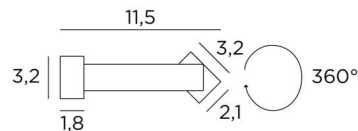

ERATO 35

ERATO 35 in brushed bronze. Metal finish code : 29

Lighting to be placed at the top of a bookcase, he can also be used as picture light

ERATO 65, overall length: 36,2cm

A LED module is integrated in the reflector, 360° rotatable

This fixture is available in two other lengths

OVERALL SIZES

H3,2cm L36,2cm |→11,5cm

BASE

36,2 x 3,2 x 1,8cm

TECHNICAL DATA

LED module integrated in the reflector :

consumption 7,4W brightness 780lm colour temperature 2700°K

No driver, this module works directly on 230V

Not dimmable picture light

The reflector is adjustable trough 360°

Reflector dimensions: L33,2 x 3,2cm H2,1cm

One fixing plate for the wall box ([plan in PDF](#))