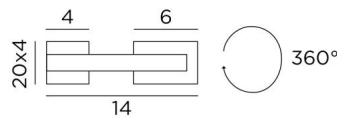

THOUERIS

THOUERIS is a beautiful wall light with rectangular shapes that brings a beautiful contemporary design to your interior

This wall light with indirect lighting and 360° rotatable dome is equipped with a powerful, warm and generous LED bulb (R7s), supplied with the luminaire

She can very well light up or down and she is dimmable by a simple external dimmer

OVERALL SIZES

H4cm L23cm |→14cm

BASE : 20 x 4 x 4cm

TECHNICAL DATA

R7s fittings

Wall light delivered with one LED bulb :

consumption 15W brightness 2000lm colour temperature 2700°K

No transformer. Dimmable wall light

The reflector is adjustable trough 360°

Reflector dimensions : L20 x 6cm H4cm

A fixing plate for the wall box ([plan in PDF](#))

AVAILABLE METAL FINISHES AND CODES

01 - Structured white - 1784 001

20 - Polished
- 1784 020
brass

25 - Brushed brass - 1784 025

28 - Light bronze - 1784 028

29 - Brushed bronze - 1784 029

32 - Brushed chrome - 1784 032