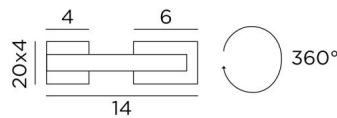

THOUERIS

THOUERIS is a beautiful wall light with rectangular shapes that brings a beautiful contemporary design to your interior

This wall light with indirect lighting and 360° rotatable dome is equipped with a powerful, warm and generous LED bulb (R7s), supplied with the luminaire

She can very well light up or down and she is dimmable by a simple external dimmer

OVERALL SIZES

H4cm L23cm |→14cm

BASE : 20 x 4 x 4cm

TECHNICAL DATA

R7s fittings

Wall light delivered with one LED bulb :

consumption 15W brightness 2000lm colour temperature 2700°K

No transformer. Dimmable wall light

The reflector is adjustable trough 360°

Reflector dimensions : L20 x 6cm H4cm

A fixing plate for the wall box ([plan in PDF](#))

AVAILABLE METAL FINISHES AND CODES

01 - Structured white - 1784 001

29 - Brushed bronze - 1784 029

33 - Brushed nickel - 1784 033