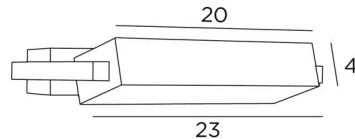

## THOUERIS

THOUERIS in brushed bronze. Metal finish code: 29

**THOUERIS** is a beautiful wall light with rectangular shapes that brings a beautiful contemporary design to your interior

This wall light with indirect lighting and 360° rotatable dome is equipped with a powerful, warm and generous LED bulb (R7s), supplied with the luminaire

### OVERALL SIZES

H4cm L23cm |→14cm

**BASE :** 20 x 4 x 4cm

Reflector dimensions : L20 x 6cm H4cm

A fixing plate for the wall box ([plan in PDF](#))