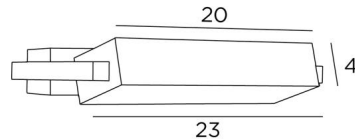

## THOUERIS

THOUERIS in brushed bronze

**THOUERIS** is a beautiful wall light with rectangular shapes that brings a beautiful contemporary design to your interior

This wall light with indirect lighting and 360° rotatable dome is equipped with a powerful, warm and generous LED bulb (R7s), supplied with the luminaire

### OVERALL SIZES

H4cm L23cm |→14cm

**BASE :** 20 x 4 x 4cm

Reflector dimensions : L20 x 6cm H4cm

A fixing plate for the wall box ([plan in PDF](#))