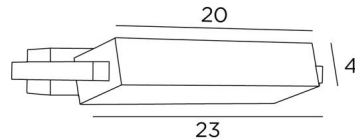

THOUERIS

THOUERIS in brushed bronze

THOUERIS is a beautiful wall light with rectangular shapes that brings a beautiful contemporary design to your interior

This wall light with indirect lighting and 360° rotatable dome is equipped with a powerful, warm and generous LED bulb (R7s), supplied with the luminaire

She can very well light up or down and she is dimmable by a simple external dimmer

OVERALL SIZES

H4cm L23cm |→14cm

BASE : 20 x 4 x 4cm

TECHNICAL DATA

R7s fittings

Wall light delivered with one LED bulb :

consumption 15W brightness 2000lm colour temperature 2700°K

No transformer. Dimmable wall light

The reflector is adjustable trough 360°

Reflector dimensions : L20 x 6cm H4cm

A fixing plate for the wall box ([plan in PDF](#))

AVAILABLE METAL FINISHES AND CODES

01 - Structured white - 1784 001