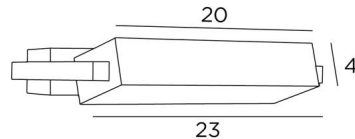

THOUERIS

THOUERIS in brushed bronze

THOUERIS is a beautiful wall light with rectangular shapes that brings a beautiful contemporary design to your interior

This wall light with indirect lighting and 360° rotatable dome is equipped with a powerful, warm and generous LED bulb (R7s), supplied with the luminaire

She can very well light up or down and she is dimmable by a simple external dimmer

OVERALL SIZES

H4cm L23cm |→14cm

BASE : 20 x 4 x 4cm

TECHNICAL DATA

R7s fittings

Wall light delivered with one LED bulb :

consumption 15W brightness 2000lm colour temperature 2700°K

No transformer. Dimmable wall light

The reflector is adjustable through 360°

Reflector dimensions : L20 x 6cm H4cm

A fixing plate for the wall box ([plan in PDF](#))

AVAILABLE METAL FINISHES AND CODES

01 - Structured white - 1784 001