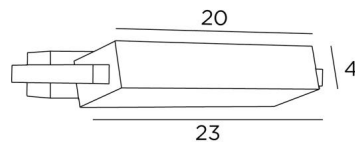

THOUERIS

THOUERIS in brushed bronze

THOUERIS is a beautiful wall light with rectangular shapes that brings a beautiful contemporary design to your interior

This wall light with indirect lighting and 360° rotatable dome is equipped with a powerful, warm and generous LED bulb (R7s), supplied with the luminaire

She can very well light up or down and she is dimmable by a simple external dimmer

OVERALL SIZES

H4cm L23cm |→14cm

BASE : 20 x 4 x 4cm

TECHNICAL DATA

R7s fittings

Wall light delivered with one LED bulb :

consumption 15W brightness 2000lm colour temperature 2700°K

No transformer. Dimmable wall light

The reflector is adjustable trough 360°

Reflector dimensions : L20 x 6cm H4cm

A fixing plate for the wall box ([plan in PDF](#))

AVAILABLE METAL FINISHES AND CODES

01 - Structured white - 1784 001