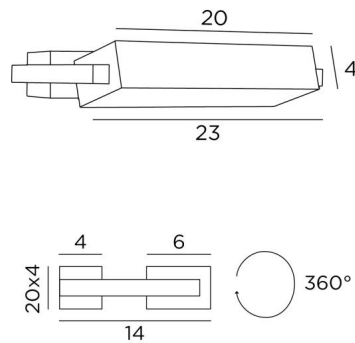

THOUERIS in brushed bronze