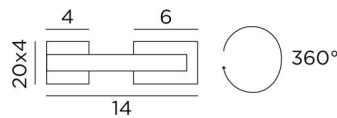

THOUERIS

THOUERIS is a beautiful wall light with rectangular shapes that brings a beautiful contemporary design to your interior

This wall light with indirect lighting and 360° rotatable dome is equipped with a powerful, warm and generous LED bulb (R7s), supplied with the luminaire

She can very well light up or down and she is dimmable by a simple external dimmer

OVERALL SIZES

H4cm L23cm |→14cm

BASE : 20 x 4 x 4cm

TECHNICAL DATA

R7s fittings

Wall light delivered with one LED bulb :

consumption 15W brightness 2000lm colour temperature 2700°K

No transformer. Dimmable wall light

The reflector is adjustable through 360°

Reflector dimensions : L20 x 6cm H4cm

A fixing plate for the wall box ([plan in PDF](#))

AVAILABLE METAL FINISHES AND CODES

01 - Structured white - 1784 001

20 - Polished
brass - 1784 020

25 - Brushed brass - 1784 025

28 - Light bronze - 1784 028

29 - Brushed bronze - 1784 029

32 - Brushed chrome - 1784 032