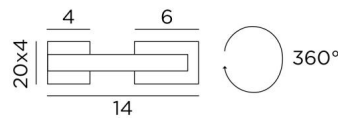

THOUERIS

THOUERIS is a beautiful wall light with rectangular shapes that brings a beautiful contemporary design to your interior

This wall light with indirect lighting and 360° rotatable dome is equipped with a powerful, warm and generous LED bulb (R7s), supplied with the luminaire

She can very well light up or down and she is dimmable by a simple external dimmer

OVERALL SIZES

H4cm L23cm |→14cm

BASE : 20 x 4 x 4cm

TECHNICAL DATA

R7s fittings

Wall light delivered with one LED bulb :

consumption 15W brightness 2000lm colour temperature 2700°K

No transformer. Dimmable wall light

The reflector is adjustable trough 360°

Reflector dimensions : L20 x 6cm H4cm

A fixing plate for the wall box ([plan in PDF](#))

AVAILABLE METAL FINISHES AND CODES

01 - Structured white - 1784 001

20 - Polished
brass - 1784 020

25 - Brushed brass - 1784 025

28 - Light bronze - 1784 028

29 - Brushed bronze - 1784 029

32 - Brushed chrome - 1784 032