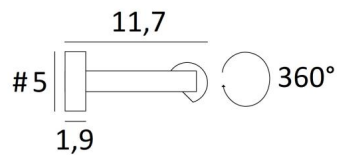

CREMONE 125

CREMONE 125 in brushed bronze. Metal finish code : 29

CREMONE 125 is a picture light to place on the top of a bookcase. Overall length: 130,5cm
A LED module is integrated in the reflector, 360° rotatable. Warm, powerful and generous light, which has regular continuity over the entire length of the fixture
This fixture is made of solid brass by experienced craftsmen and the finishes offered are more than remarkable. This luminaire is available in two other lengths

OVERALL SIZES

H5cm L130,5cm |→11,7cm

BASES : #5 x 1,9cm (x2)

TECHNICAL DATA

LED module integrated in the reflector :
consumption 29,6W brightness 3120lm colour temperature : 2700°K
No driver, this module works directly on 230V
Not dimmable picture light
The reflector is adjustable trough 360°
Reflector dimensions: L124cm Ø3,2cm H2,5cm
The power supply is provided in one of the two wall bases
Two fixing plates for the wall bases ([plan in PDF](#))