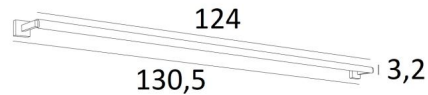

CREMONE 125

CREMONE 125 in brushed bronze. Metal finish code : 29

CREMONE 125 is a picture light to place on the top of a bookcase. Overall length: 130,5cm
A LED module is integrated in the reflector, 360° rotatable. Warm, powerful and generous light, which has regular continuity over the entire length of the fixture
This fixture is made of solid brass by experienced craftsmen and the finishes offered are more than remarkable. This luminaire is available in two other lengths

OVERALL SIZES

H5cm L130,5cm |→11,7cm

BASES : #5 x 1,9cm (x2)

TECHNICAL DATA

LED module integrated in the reflector :
consumption 29,6W brightness 3120lm colour temperature : 2700°K
No driver, this module works directly on 230V
Not dimmable picture light
The reflector is adjustable trough 360°
Reflector dimensions: L124cm Ø3,2cm H2,5cm
The power supply is provided in one of the two wall bases
Two fixing plates for the wall bases ([plan in PDF](#))