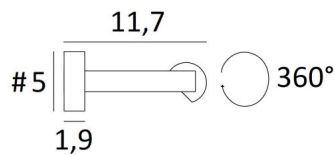

CREMONE 125

CREMONE 125 in brushed bronze. Metal finish code : 29

CREMONE 125 is a picture light to place on the top of a bookcase. Overall length: 130,5cm
A LED module is integrated in the reflector, 360° rotatable. Warm, powerful and generous light, which has regular continuity over the entire length of the fixture
This fixture is made of solid brass by experienced craftsmen and the finishes offered are more than remarkable. This luminaire is available in two other lengths

OVERALL SIZES

H5cm L130,5cm |→11,7cm

BASES : #5 x 1,9cm (x2)

TECHNICAL DATA

LED module integrated in the reflector :
consumption 29,6W brightness 3120lm colour temperature : 2700°K
No driver, this module works directly on 230V
Not dimmable picture light
The reflector is adjustable trough 360°
Reflector dimensions: L124cm Ø3,2cm H2,5cm
The power supply is provided in one of the two wall bases
Two fixing plates for the wall bases ([plan in PDF](#))