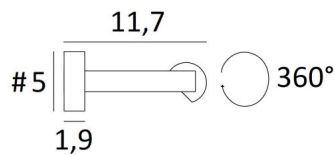

## CREMONE 125

CREMONE 125 in brushed bronze. Metal finish code : 29

**CREMONE 125** is a picture light to place on the top of a bookcase. Overall length: 130,5cm  
A LED module is integrated in the reflector, 360° rotatable. Warm, powerful and generous light, which has regular continuity over the entire length of the fixture  
This fixture is made of solid brass by experienced craftsmen and the finishes offered are more than remarkable. This luminaire is available in two other lengths

### OVERALL SIZES

H5cm L130,5cm |→11,7cm

**BASES** : #5 x 1,9cm (x2)

### TECHNICAL DATA

LED module integrated in the reflector :  
consumption 29,6W brightness 3120lm colour temperature : 2700°K  
No driver, this module works directly on 230V  
Not dimmable picture light  
The reflector is adjustable trough 360°  
Reflector dimensions: L124cm Ø3,2cm H2,5cm  
The power supply is provided in one of the two wall bases  
Two fixing plates for the wall bases ([plan in PDF](#))