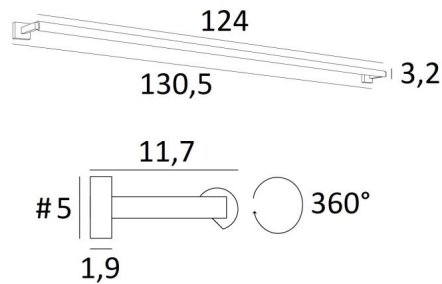

## CREMONE 125

CREMONE 125 in brushed bronze. Metal finish code: 29

**CREMONE 125** is a picture light to place on the top of a bookcase. Overall length: 130,5cm  
A LED strip is integrated in the reflector, 360° rotatable. Warm, powerful and generous light, which has regular continuity over the entire length of the fixture  
This fixture is made of solid brass by experienced craftsmen and the finishes offered are more than remarkable. This luminaire is available in two other lengths

### OVERALL SIZES

H5cm L130,5cm |→11,7cm

### BASE

#5 x 1,9cm (x2)

The reflector is adjustable through 360°

Reflector dimensions: L124cm Ø3,2cm H2,5cm

The power supply is provided in one of the two wall bases

Two fixing plates for the wall bases ([plan in PDF](#))