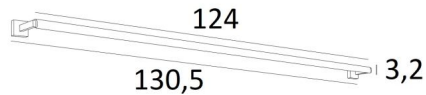

## CREMONE 125

CREMONE 125 in brushed bronze. Metal finish code : 29

**CREMONE 125** is a picture light to place on the top of a bookcase. Overall length: 130,5cm  
A LED module is integrated in the reflector, 360° rotatable. Warm, powerful and generous light, which has regular continuity over the entire length of the fixture  
This fixture is made of solid brass by experienced craftsmen and the finishes offered are more than remarkable. This luminaire is available in two other lengths

### OVERALL SIZES

H5cm L130,5cm |→11,7cm

**BASES** : #5 x 1,9cm (x2)

### TECHNICAL DATA

LED module integrated in the reflector :  
consumption 29,6W brightness 3120lm colour temperature : 2700°K  
No driver, this module works directly on 230V  
Not dimmable picture light  
The reflector is adjustable trough 360°  
Reflector dimensions: L124cm Ø3,2cm H2,5cm  
The power supply is provided in one of the two wall bases  
Two fixing plates for the wall bases ([plan in PDF](#))