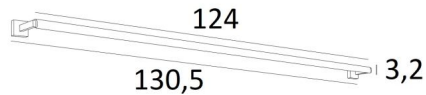

CREMONE 125

CREMONE 125 in brushed bronze. Metal finish code : 29

CREMONE 125 is a picture light to place on the top of a bookcase. Overall length: 130,5cm
A LED module is integrated in the reflector, 360° rotatable. Warm, powerful and generous light, which has regular continuity over the entire length of the fixture
This fixture is made of solid brass by experienced craftsmen and the finishes offered are more than remarkable. This luminaire is available in two other lengths

OVERALL SIZES

H5cm L130,5cm |→11,7cm

BASES : #5 x 1,9cm (x2)

TECHNICAL DATA

LED module integrated in the reflector :
consumption 29,6W brightness 3120lm colour temperature : 2700°K
No driver, this module works directly on 230V
Not dimmable picture light
The reflector is adjustable trough 360°
Reflector dimensions: L124cm Ø3,2cm H2,5cm
The power supply is provided in one of the two wall bases
Two fixing plates for the wall bases ([plan in PDF](#))