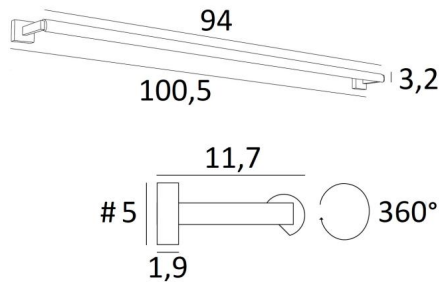

CREMONE 95

CREMONE 95 in brushed bronze. Metal finish code: 29

CREMONE 95, overall length: 90,5cm

Picture light to place on the top of a bookcase

A LED strip is integrated in the reflector, 360° rotatable. Warm, powerful and generous light, which has regular continuity over the entire length of the fixture

This fixture is made of solid brass by experienced craftsmen and the finishes offered are more than remarkable. This luminaire is available in two other lengths

OVERALL SIZES

H5cm L100,5cm |→11,7cm

BASE

#5 x 1,9cm (x2)

TECHNICAL DATA

LED strip integrated into the reflector:

power consumption 12.6W brightness 1350lm colour temperature 2700°K

No converter required, this LED strip operates directly on 230V

Possibility of dimming with a TRIAC gradation

The reflector is adjustable trough 360°

Reflector dimensions: L94cm Ø3,2cm H2,5cm

The power supply is provided in one of the two wall bases

Two fixing plates for the wall bases ([plan in PDF](#))

AVAILABLE METAL FINISHES AND CODES