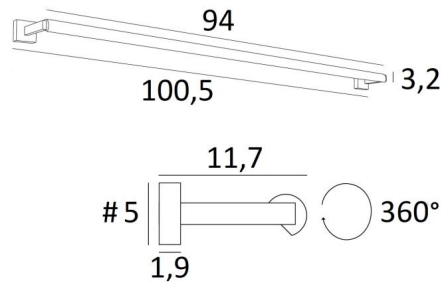

## CREMONE 95

CREMONE 95 in brushed bronze. Metal finish code : 29

**CREMONE 95**, overall length: 90,5cm

Picture light to place on the top of a bookcase

A LED module is integrated in the reflector, 360° rotatable. Warm, powerful and generous light, which has regular continuity over the entire length of the fixture

### OVERALL SIZES

H5cm L100,5cm |→11,7cm

**BASES** : #5 x 1,9cm (x2)

### TECHNICAL DATA

LED module integrated in the reflector :

consumption 22,2W brightness 2340lm colour temperature : 2700°K

No driver, this module works directly on 230V

Not dimmable picture light

The reflector is adjustable trough 360°

Reflector dimensions: L94cm Ø3,2cm H2,5cm

The power supply is provided in one of the two wall bases

Two fixing plates for the wall bases ([plan in PDF](#))