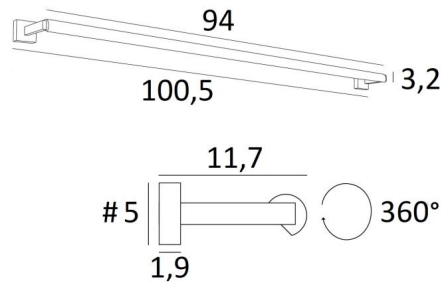

CREMONE 95

CREMONE 95 in brushed bronze. Metal finish code : 29

CREMONE 95, overall length: 90,5cm

Picture light to place on the top of a bookcase

A LED module is integrated in the reflector, 360° rotatable. Warm, powerful and generous light, which has regular continuity over the entire length of the fixture

This fixture is made of solid brass by experienced craftsmen and the finishes offered are more than remarkable. This luminaire is available in two other lengths

OVERALL SIZES

H5cm L100,5cm |→11,7cm

BASES : #5 x 1,9cm (x2)

TECHNICAL DATA

LED module integrated in the reflector :

consumption 22,2W brightness 2340lm colour temperature : 2700°K

No driver, this module works directly on 230V

Not dimmable picture light

The reflector is adjustable trough 360°

Reflector dimensions: L94cm Ø3,2cm H2,5cm

The power supply is provided in one of the two wall bases

Two fixing plates for the wall bases ([plan in PDF](#))

AVAILABLE METAL FINISHES AND CODES

	02 - Structured black - 1827 002
	25 - Brushed brass - 1827 025
	28 - Light bronze - 1827 028
	29 - Brushed bronze - 1827 029
	33 - Brushed nickel - 1827 033