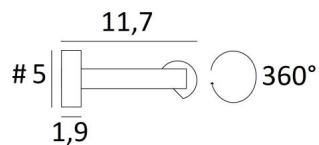

CREMONE 65

CREMONE 65 in brushed bronze. Metal finish code : 29

CREMONE 65, overall length: 70,5cm

Picture light to place on the top of a bookcase

A LED module is integrated in the reflector, 360° rotatable

OVERALL SIZES

H5cm L70,5cm |→11,7cm

BASES : #5 x 1,9cm (x2)

TECHNICAL DATA

LED module integrated in the reflector :

consumption 14,8W brightness 1560lm colour temperature : 2700°K

No driver, this module works directly on 230V

Not dimmable picture light

The reflector is adjustable trough 360°

Reflector dimensions: L64cm Ø3,2cm H2,5cm

The power supply is provided in one of the two wall bases

Two fixing plates for the wall bases ([plan in PDF](#))