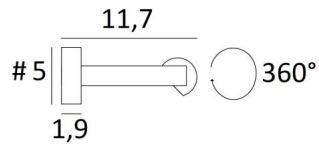

CREMONE 65

CREMONE 65 in brushed bronze. Metal finish code : 29

CREMONE 65, overall length: 70,5cm

Picture light to place on the top of a bookcase

A LED module is integrated in the reflector, 360° rotatable

OVERALL SIZES

H5cm L70,5cm |→11,7cm

BASES : #5 x 1,9cm (x2)

TECHNICAL DATA

LED module integrated in the reflector :

consumption 14,8W brightness 1560lm colour temperature : 2700°K

No driver, this module works directly on 230V

Not dimmable picture light

The reflector is adjustable trough 360°

Reflector dimensions: L64cm Ø3,2cm H2,5cm

The power supply is provided in one of the two wall bases

Two fixing plates for the wall bases ([plan in PDF](#))