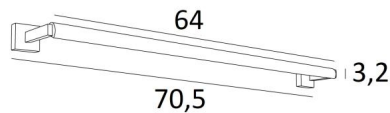

## CREMONE 65

CREMONE 65 in brushed bronze. Metal finish code : 29

**CREMONE 65**, overall length: 70,5cm

Picture light to place on the top of a bookcase

A LED module is integrated in the reflector, 360° rotatable

### OVERALL SIZES

H5cm L70,5cm |→11,7cm

**BASES** : #5 x 1,9cm (x2)

Reflector dimensions: L64cm Ø3,2cm H2,5cm

The power supply is provided in one of the two wall bases

Two fixing plates for the wall bases ([plan in PDF](#))