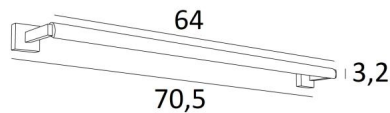

CREMONE 65

CREMONE 65 in brushed bronze. Metal finish code : 29

CREMONE 65, overall length: 70,5cm

Picture light to place on the top of a bookcase

A LED module is integrated in the reflector, 360° rotatable

OVERALL SIZES

H5cm L70,5cm |→11,7cm

BASES : #5 x 1,9cm (x2)

TECHNICAL DATA

LED module integrated in the reflector :

consumption 14,8W brightness 1560lm colour temperature : 2700°K

No driver, this module works directly on 230V

Not dimmable picture light

The reflector is adjustable trough 360°

Reflector dimensions: L64cm Ø3,2cm H2,5cm

The power supply is provided in one of the two wall bases

Two fixing plates for the wall bases ([plan in PDF](#))