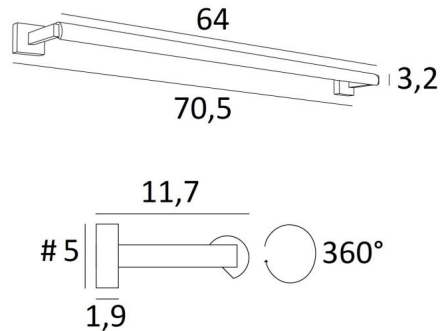

CREMONE 65

CREMONE 65 in brushed bronze. Metal finish code: 29

CREMONE 65, overall length: 70,5cm

Picture light to place on the top of a bookcase

A LED strip is integrated in the reflector, 360° rotatable

OVERALL SIZES

H5cm L70,5cm |→11,7cm

BASE

#5 x 1,9cm (x2)

TECHNICAL DATA

LED strip integrated into the reflector:

power consumption 8.4W brightness 900lm colour temperature 2700°K

No converter required, this LED strip operates directly on 230V

Possibility of dimming with a TRIAC gradation

The reflector is adjustable trough 360°

Reflector dimensions: L64cm Ø3,2cm H2,5cm

The power supply is provided in one of the two wall bases

Two fixing plates for the wall bases ([plan in PDF](#))