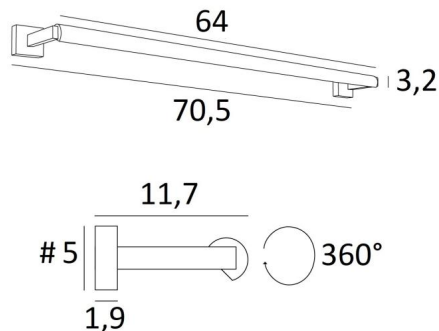

CREMONE 65

CREMONE 65 in brushed bronze. Metal finish code: 29

CREMONE 65, overall length: 70,5cm

Picture light to place on the top of a bookcase

A LED strip is integrated in the reflector, 360° rotatable

OVERALL SIZES

H5cm L70,5cm |→11,7cm

BASE

#5 x 1,9cm (x2)

TECHNICAL DATA

LED strip integrated into the reflector:

power consumption 8.4W brightness 900lm colour temperature 2700°K

No converter required, this LED strip operates directly on 230V

Possibility of dimming with a TRIAC gradation

The reflector is adjustable trough 360°

Reflector dimensions: L64cm Ø3,2cm H2,5cm

The power supply is provided in one of the two wall bases

Two fixing plates for the wall bases ([plan in PDF](#))