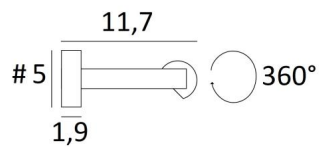

## CREMONE 65

CREMONE 65 in brushed bronze. Metal finish code : 29

**CREMONE 65**, overall length: 70,5cm

Picture light to place on the top of a bookcase

A LED module is integrated in the reflector, 360° rotatable

### OVERALL SIZES

H5cm L70,5cm |→11,7cm

**BASES** : #5 x 1,9cm (x2)

### TECHNICAL DATA

LED module integrated in the reflector :

consumption 14,8W brightness 1560lm colour temperature : 2700°K

No driver, this module works directly on 230V

Not dimmable picture light

The reflector is adjustable trough 360°

Reflector dimensions: L64cm Ø3,2cm H2,5cm

The power supply is provided in one of the two wall bases

Two fixing plates for the wall bases ([plan in PDF](#))