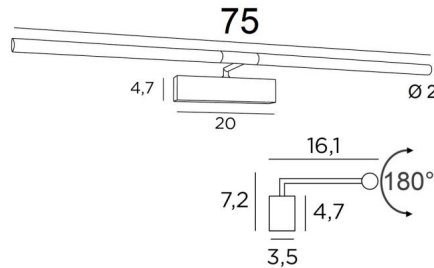

MEIDOU M 75

MEIDOU M 75 in brushed nickel. Metal finish code: 33

Simple and robust, he has all the qualities to highlight your picture: reliability, sobriety, discretion and efficiency. Length of this picture light: 75cm

Strips LED: warm, powerful and generous light, which has a regular continuity over its entire length

The two reflectors can be rotated through 180° to better channel the light onto the picture

This fixture is manufactured of solid brass by experienced craftsmen and the finishes offered are more than remarkable

This picture light is available in two other lengths

OVERALL SIZES

H7,2cm L75cm |→16,1cm

BASE

20 x 4,7 x 3,5cm

TECHNICAL DATA

LED strips integrated:

consumption 11,4W brightness 972lm colour temperature 2700°K

Driver: 24-230V 18W 0,3A not dimmable

Dimming with TRIAC (TRIAC driver in option)

The two reflectors are adjustable trough 180°

Reflector dimensions: Ø2cm L35,5cm (x2)

A fixing plate for the wall box ([plan in PDF](#))