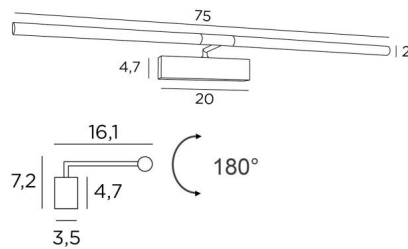

MEIDOU M 75

MEIDOU M 75 in brushed nickel. Metal finish code : 33

Simple and robust, he has all the qualities to highlight your picture: reliability, sobriety, discretion and efficiency. Length of this picture light: 75cm

Strips LED: warm, powerful and generous light, which has a regular continuity over its entire length

The two reflectors can be rotated through 180° to better channel the light onto the picture

This fixture is manufactured of solid brass by experienced craftsmen and the finishes offered are more than remarkable

This picture light is available in two other lengths

OVERALL SIZES

H7,2cm L75cm |→16,1cm

BASE

20 x 4,7 x 3,5cm

TECHNICAL DATA

LED strips integrated :

consumption 2x6,18W, brightness 1x1053lm, colour temperature 2700°K

Driver : 24-230V 18W 0,3A, not dimmable

The two reflectors are adjustable trough 180°

Reflector dimensions : Ø2,5cm L35,5cm (x2)

A fixing plate for the wall box ([plan in PDF](#))

AVAILABLE METAL FINISHES AND CODES