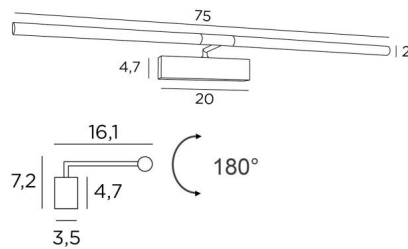

MEIDOUM 75

MEIDOUM 75 in brushed nickel. Metal finish code : 33

Simple and robust, he has all the qualities to highlight your picture: reliability, sobriety, discretion and efficiency. Length of this picture light: 75cm

Strips LED: warm, powerful and generous light, which has a regular continuity over its entire length

The two reflectors can be rotated through 180° to better channel the light onto the picture

This fixture is manufactured of solid brass by experienced craftsmen and the finishes offered are more than remarkable

This picture light is available in two other lengths

OVERALL SIZES

H7,2cm L75cm |→16,1cm

BASE

20 x 4,7 x 3,5cm

TECHNICAL DATA

LED strips integrated :

consumption 2x6,18W, brightness 1x1053lm, colour temperature 2700°K

Driver : 24-230V 18W 0,3A, not dimmable

The two reflectors are adjustable trough 180°

Reflector dimensions : Ø2,5cm L35,5cm (x2)

A fixing plate for the wall box ([plan in PDF](#))

AVAILABLE METAL FINISHES AND CODES